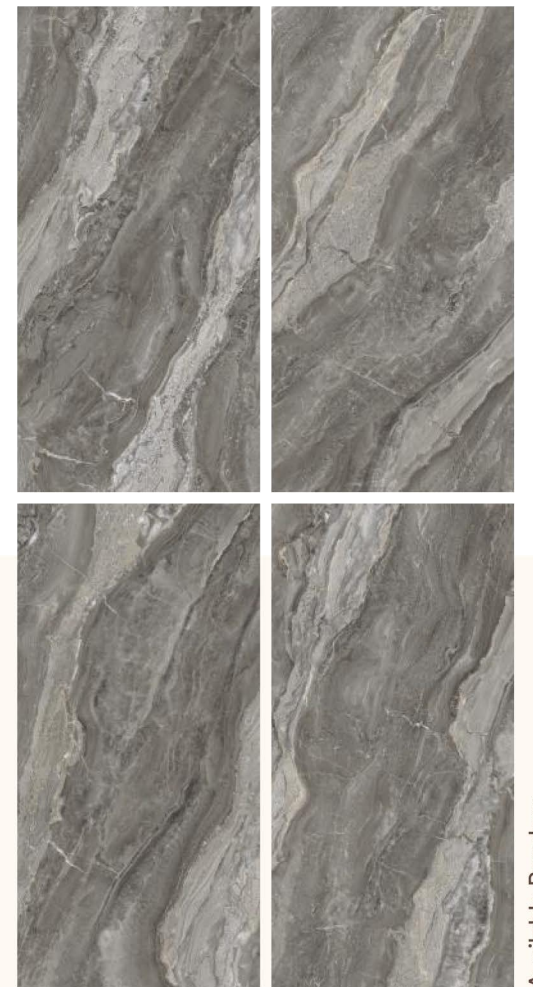

OFFICE

HOTEL

BATHROOM

KESTER BIANCO
600x1200mm

Finish: Glossy

Available Random

KESTER GRIS
600x1200mm

Finish: Glossy