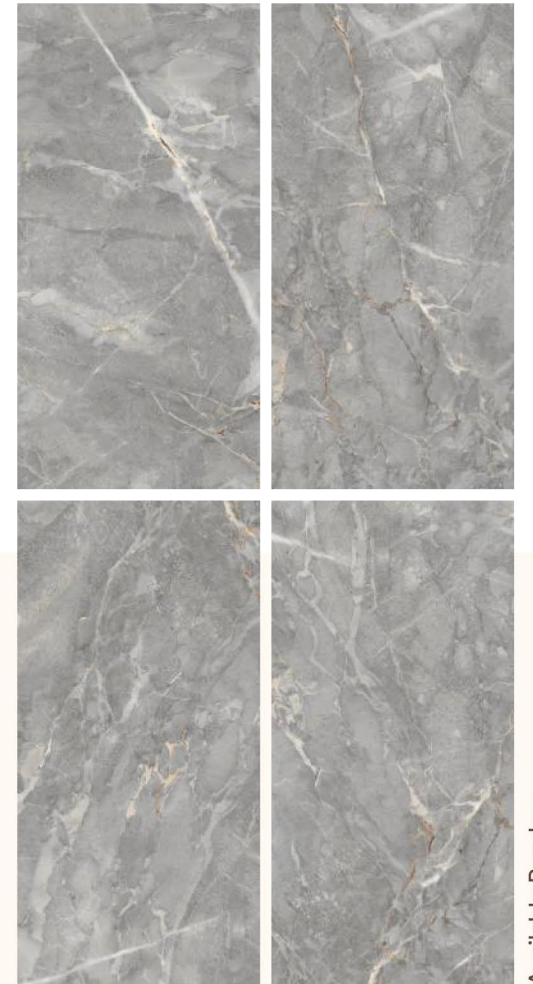

Finish: Glossy