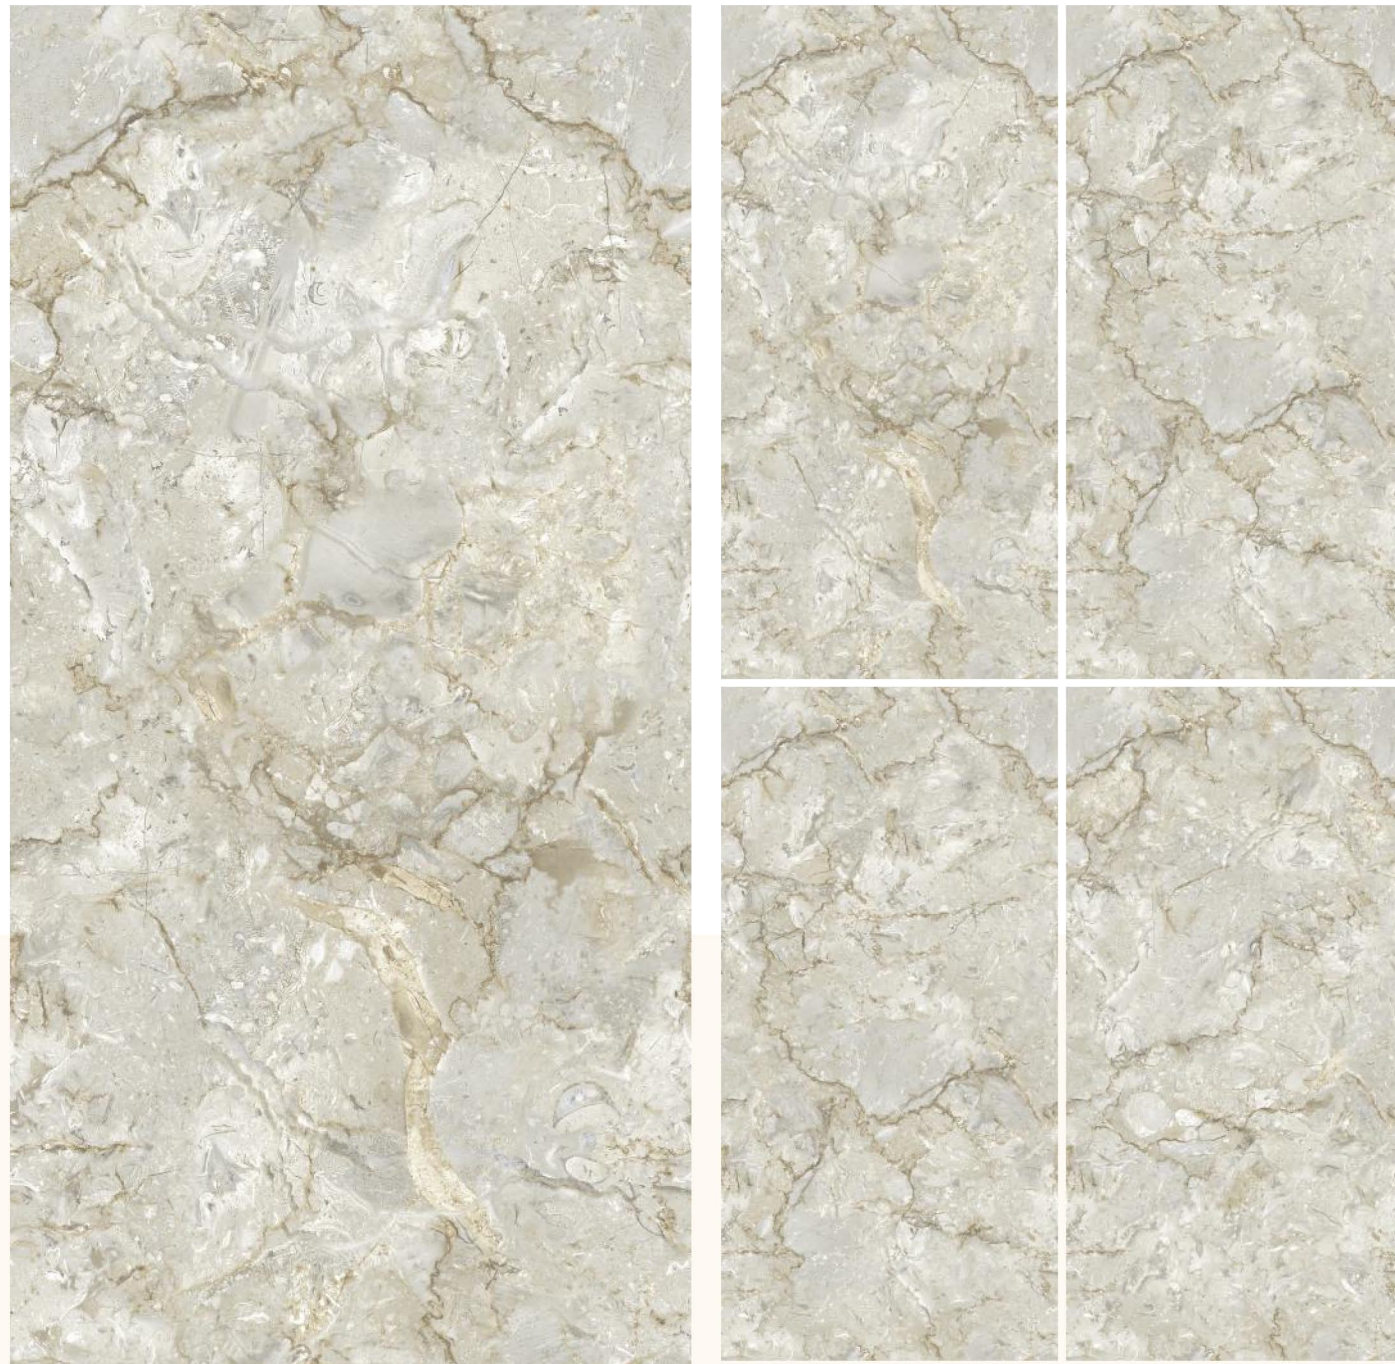

OFFICE

HOTEL

BATHROOM

ALMOND NATURAL
600x1200mm

Finish: Glossy

Available Random

PULIDO GREY
600x1200mm

Finish: Glossy