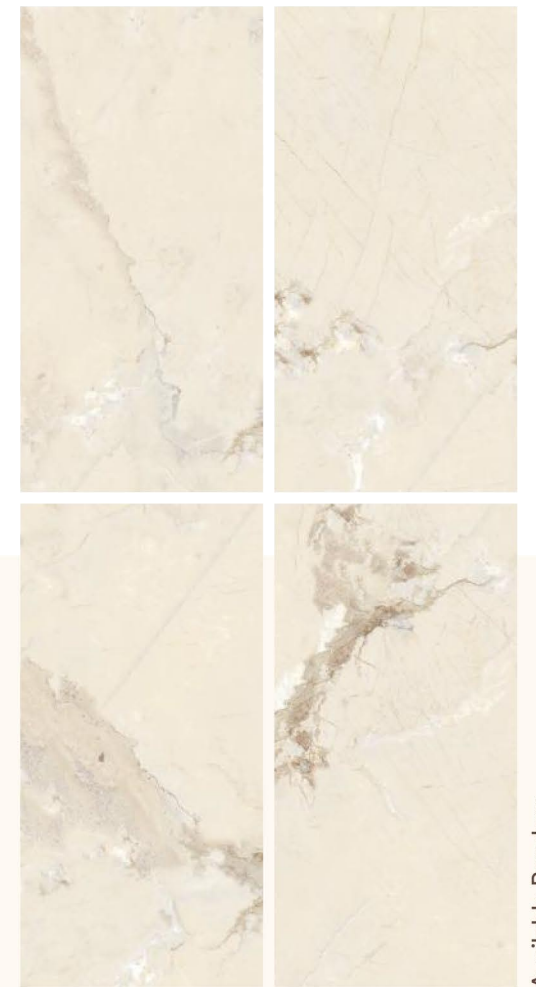

HOTEL

BATHROOM

LEVITA BIANCO
600x1200mm

Finish: Glossy

Available Random

LEVITA CREMA
600x1200mm

Finish: Glossy

Available Random