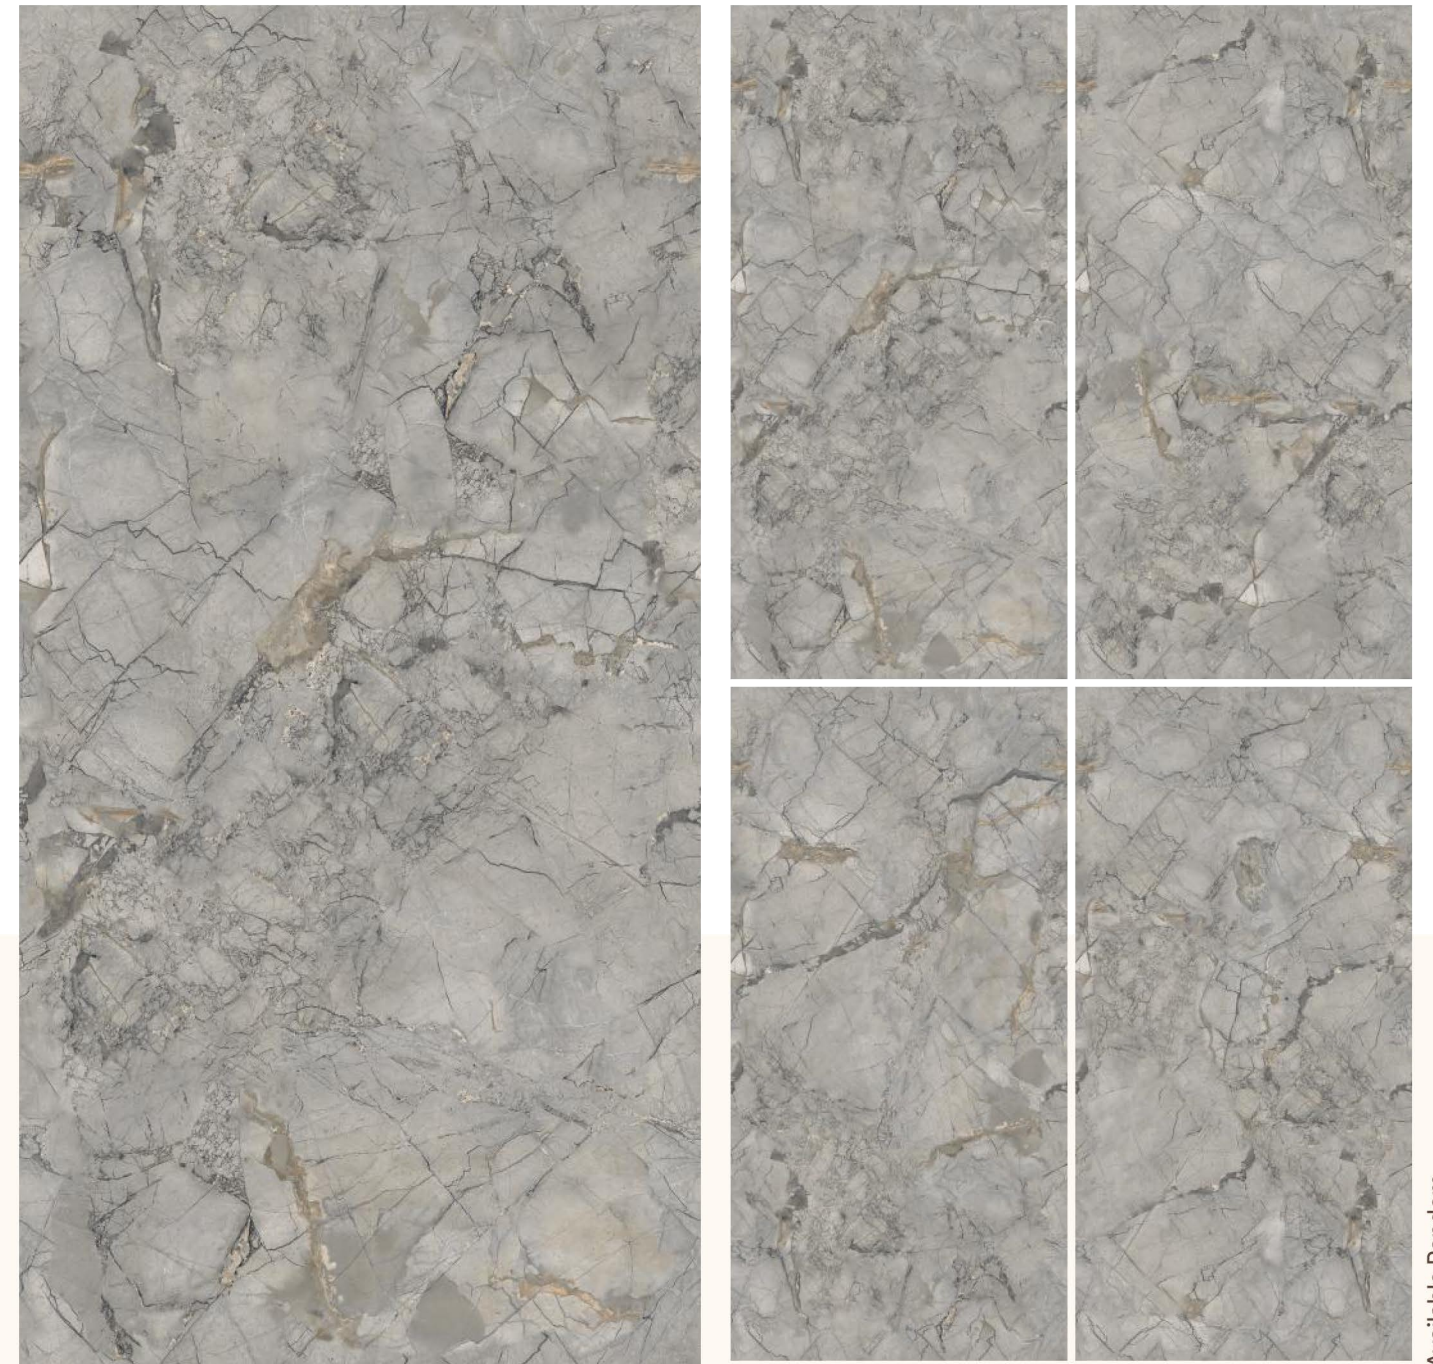

OFFICE

HOTEL

BATHROOM

ALMOND NATURAL
600x1200mm

Finish: Glossy

Available Random

PULIDO GREY
600x1200mm

Finish: Glossy