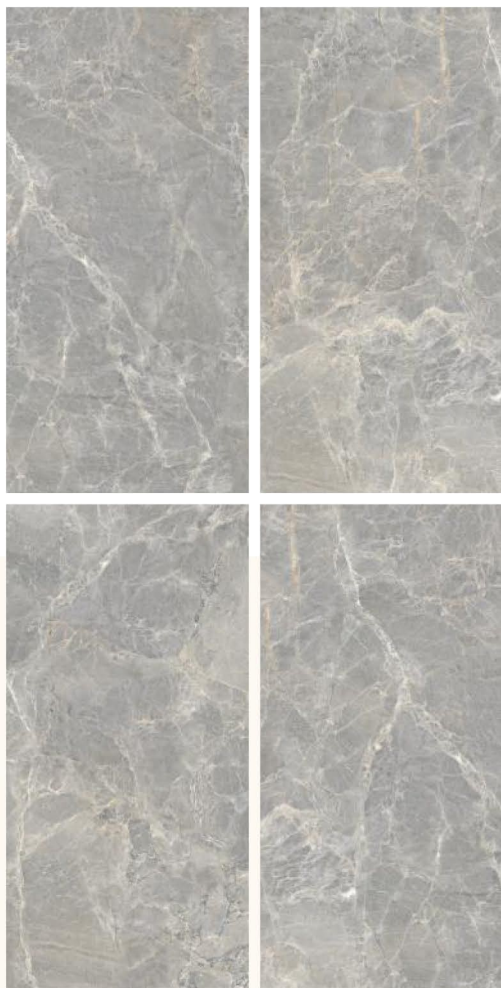

Floor
Tiles

ANTICATO NATURAL

ALEXINA GREY
600x1200mm

Finish: Glossy

Available Random

ALEXINA NATURAL
600x1200mm

Finish: Glossy

Available Random