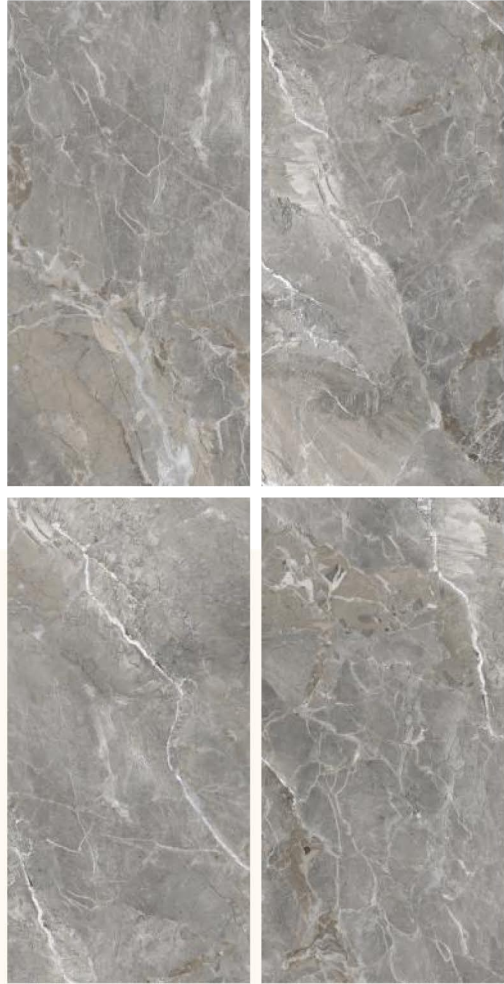

CARBON WHITE
600x1200mm

Finish: Glossy

Available Random

CARBON GREY
600x1200mm

Finish: Glossy

Available Random

LIVING

OFFICE