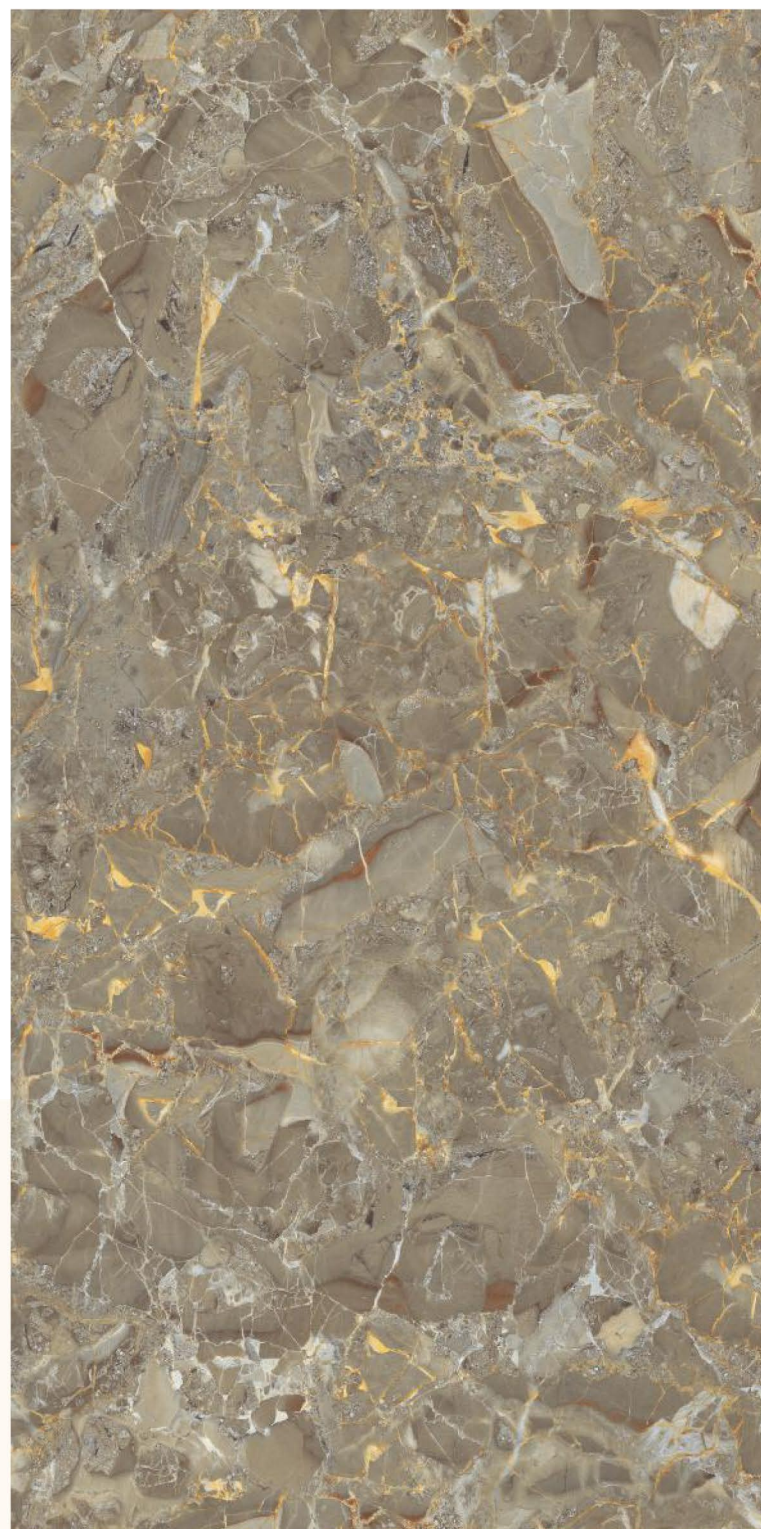

BATHROOM

KARON CREMA
600x1200mm

Finish: Glossy

Available Random

KARON NATURAL
600x1200mm

Finish: Glossy

Available Random

LIVING