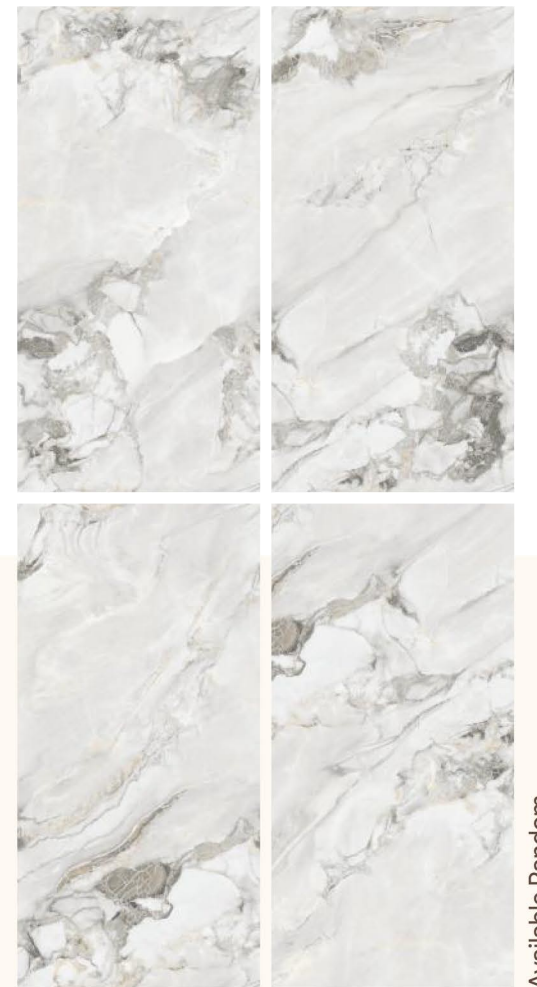

HOTEL

BATHROOM

PRISA WHITE
600x1200mm

Finish: Glossy

Available Random

PORTLAND ICE
600x1200mm

Finish: Glossy

Available Random