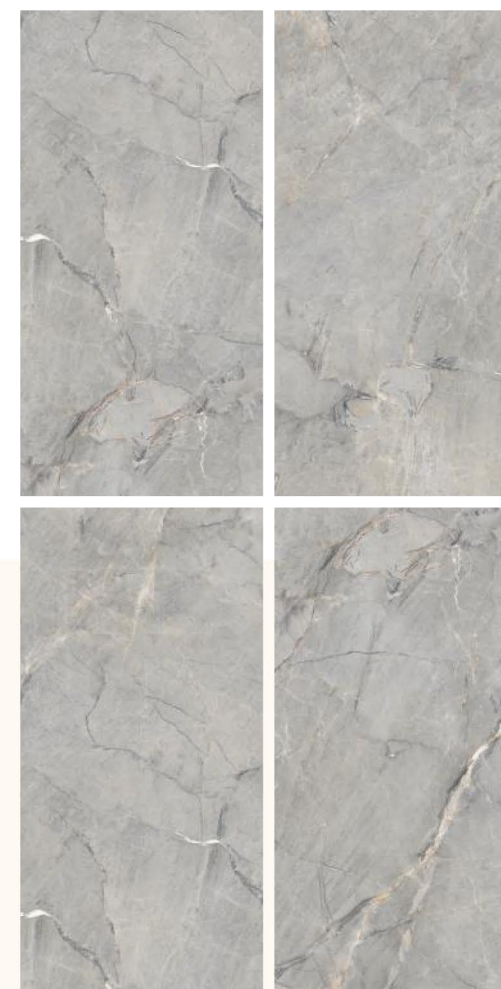

Finish: Glossy