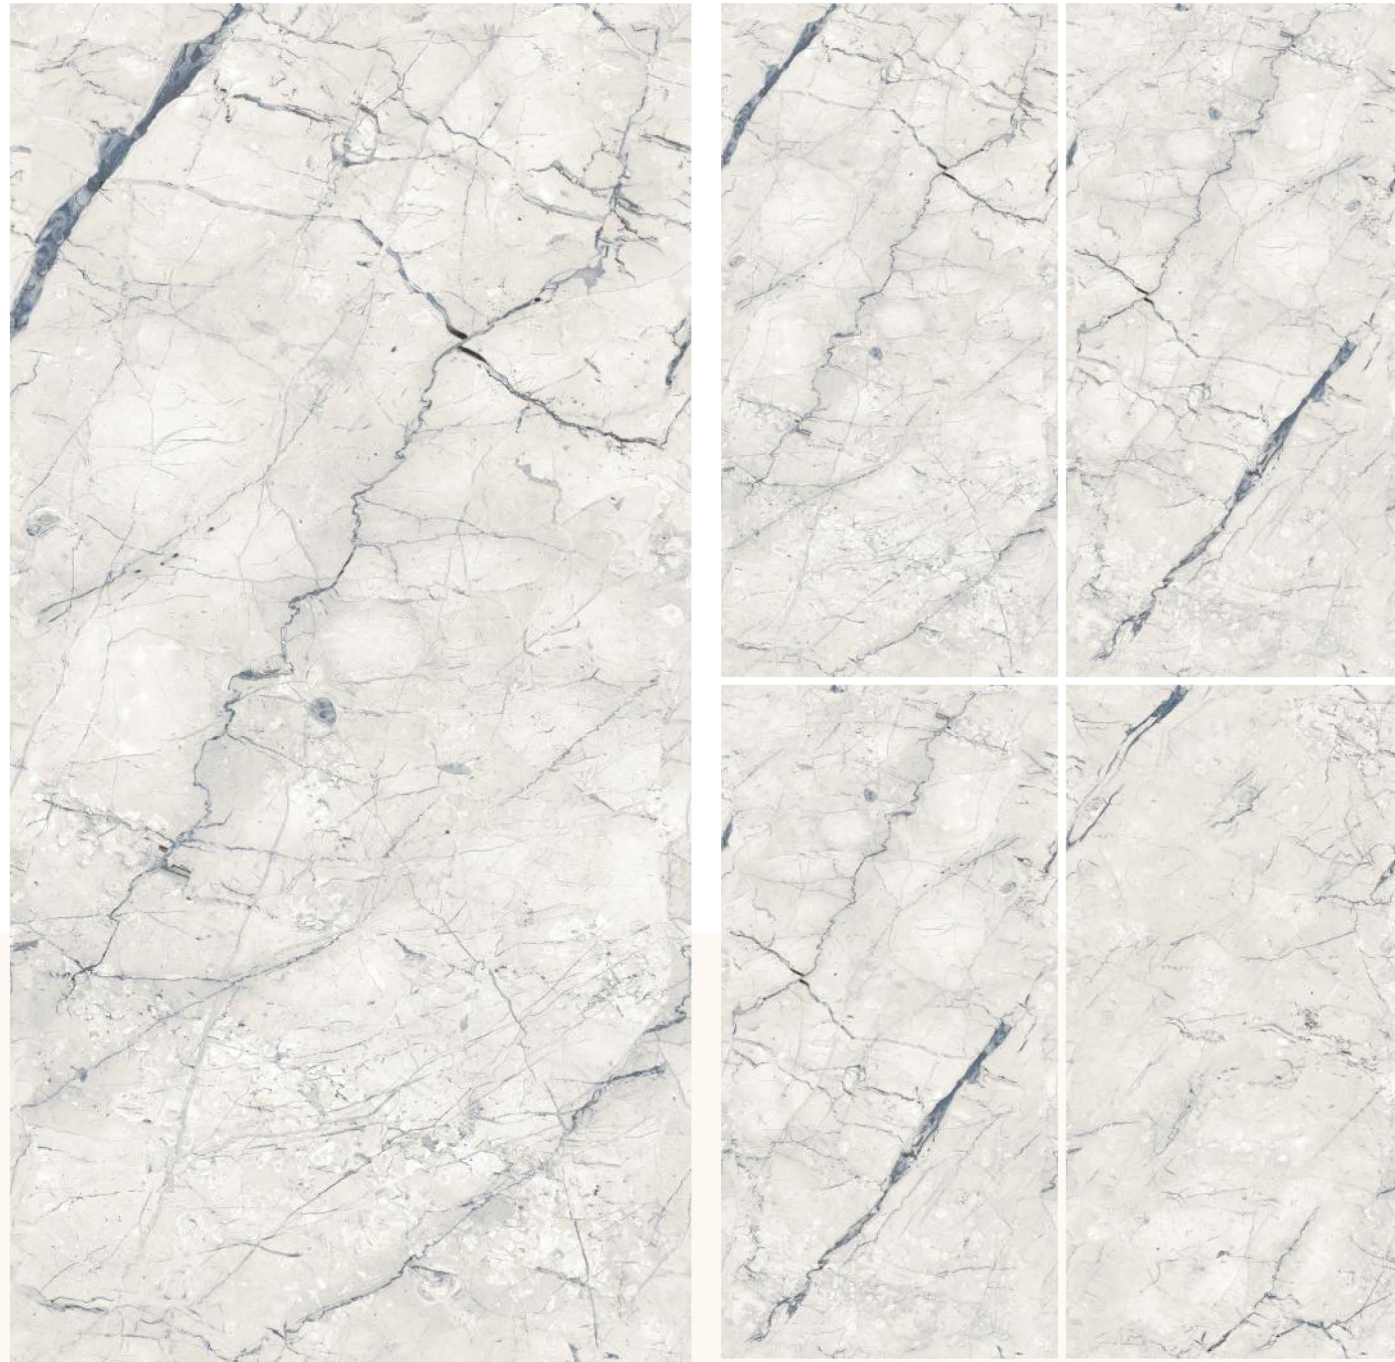

KEYWEST GRIS
600x1200mm

Finish: Glossy

Available Random

DESERT GREEN
600x1200mm

Finish: Glossy

Available Random

LIVING

OFFICE