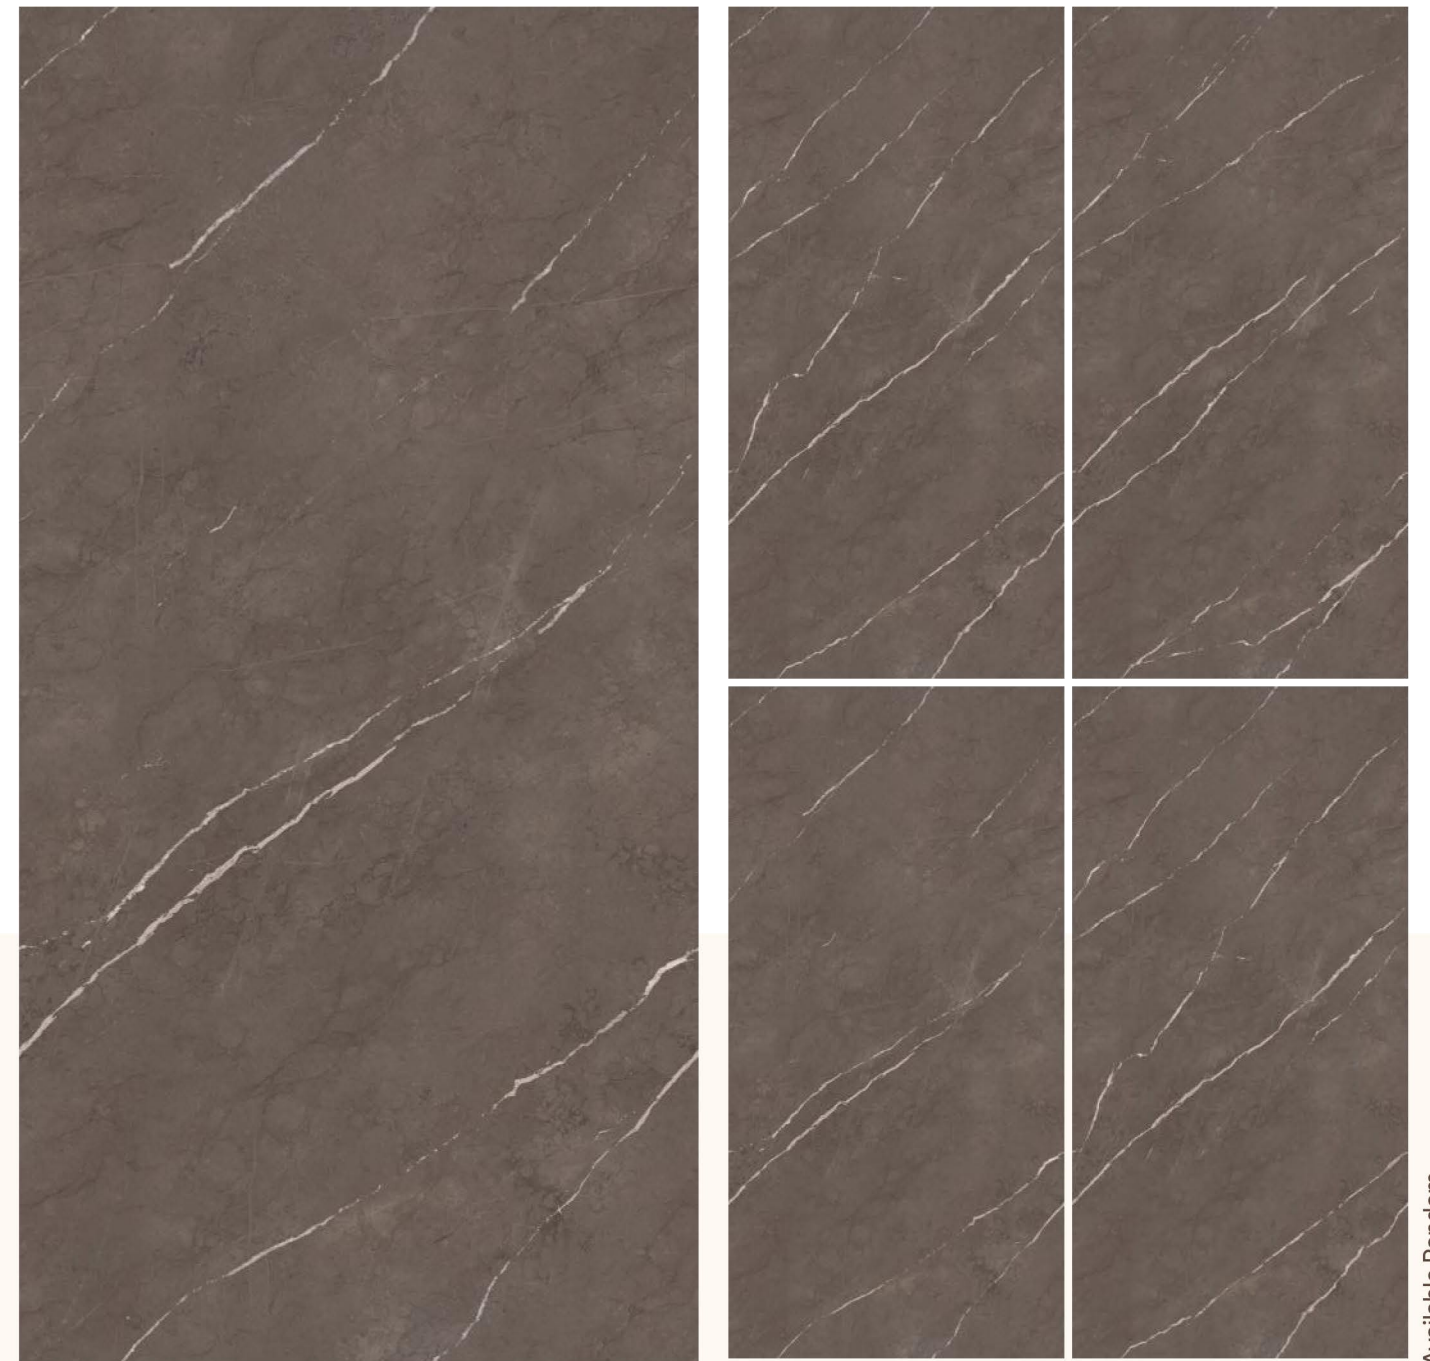

AZTECA BIANCO
600x1200mm

Finish: Glossy

Available Random

AZTECA GREY
600x1200mm

Finish: Glossy

Available Random