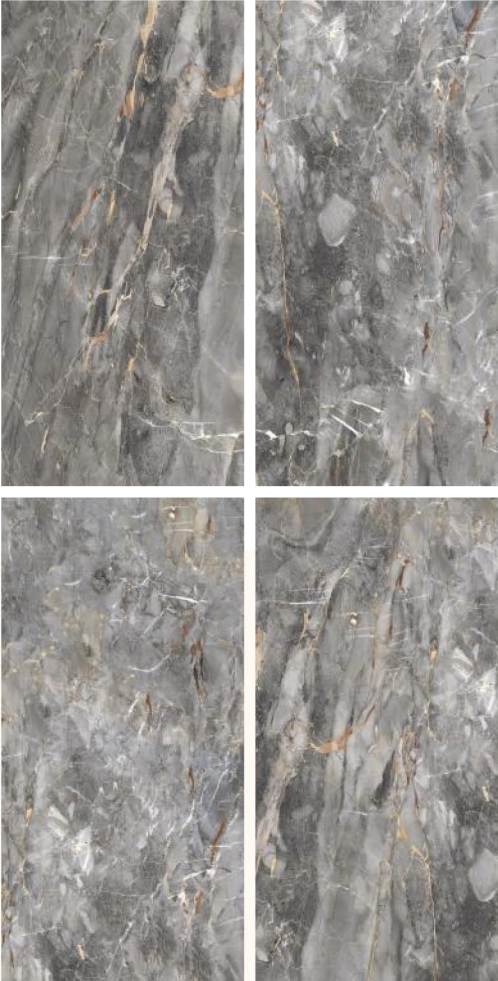

OFFICE

HOTEL

BATHROOM

RIGAL NATURAL
600x1200mm

Finish: Glossy

Available Random

BORIAL NATURAL
600x1200mm

Finish: Glossy