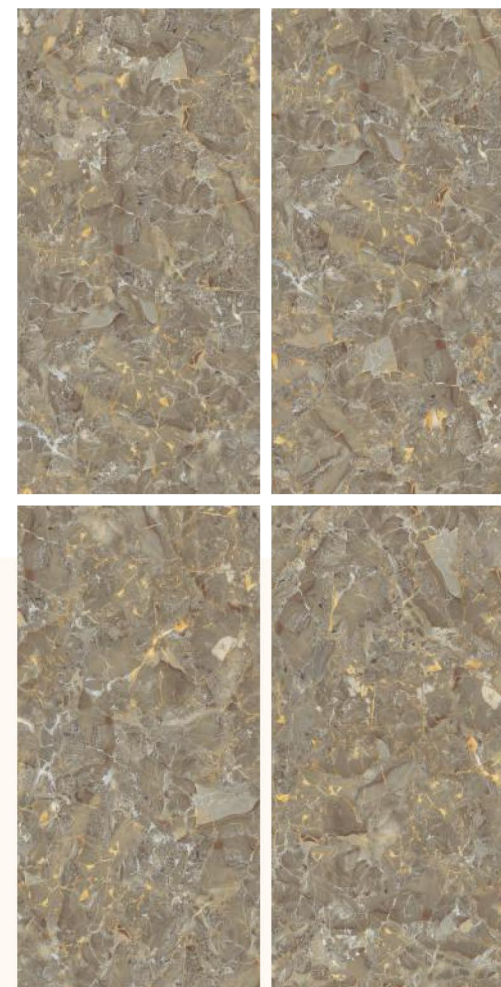

BATHROOM

KARON CREMA
600x1200mm

Finish: Glossy

Available Random

KARON NATURAL
600x1200mm

Finish: Glossy

Available Random

LIVING