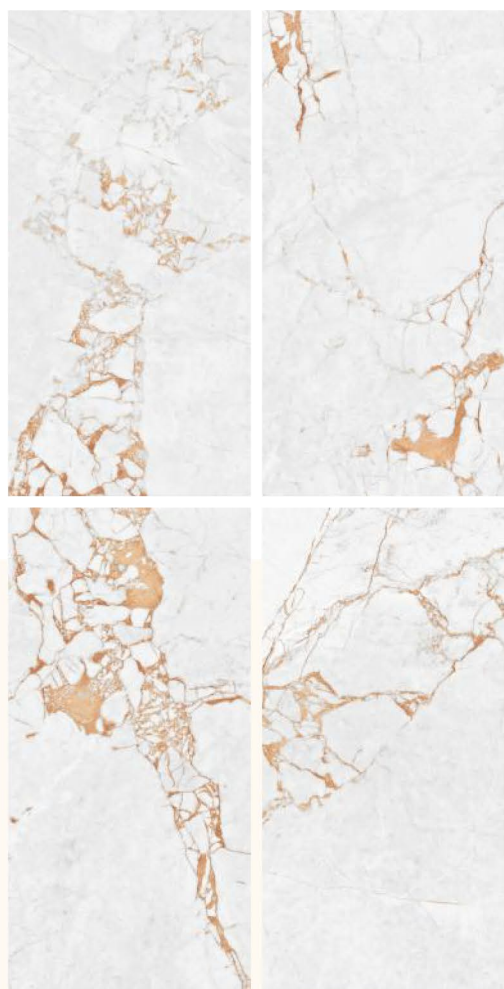

Finish: Glossy

Available Random