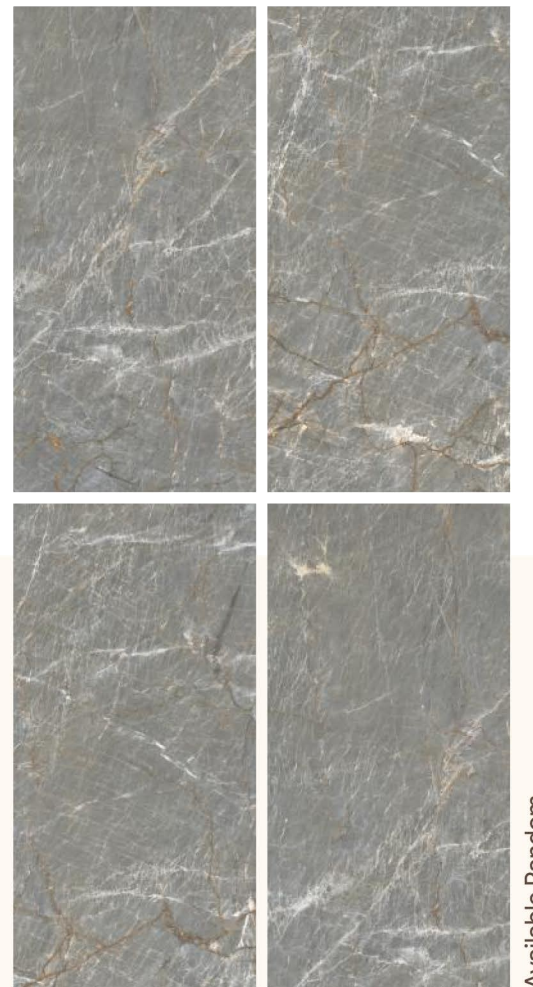

ZARCOS WHITE
600x1200mm

Finish: Glossy

Available Random

ZARCOS GREY
600x1200mm

Finish: Glossy

Available Random

LIVING

OFFICE