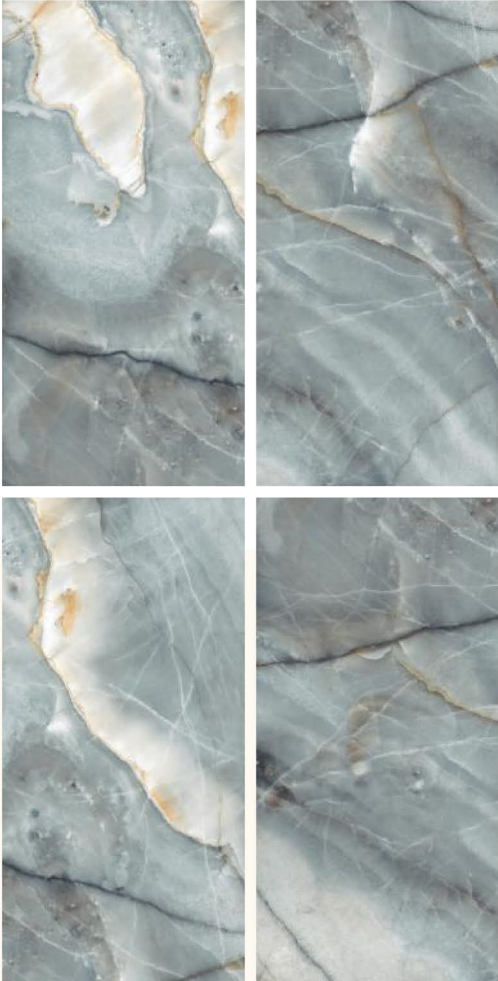

OFFICE

HOTEL

BATHROOM

RIGAL NATURAL
600x1200mm

Finish: Glossy

Available Random

BORIAL NATURAL
600x1200mm

Finish: Glossy