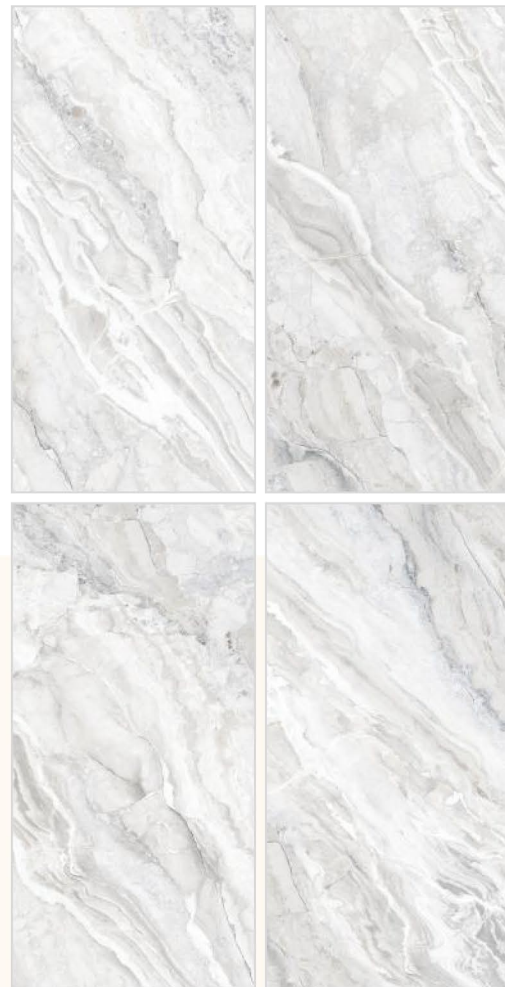

OFFICE

HOTEL

BATHROOM

LINEN WHITE
600x1200mm

Finish: Glossy

Available Random

LINEN NERO
600x1200mm

Finish: Glossy