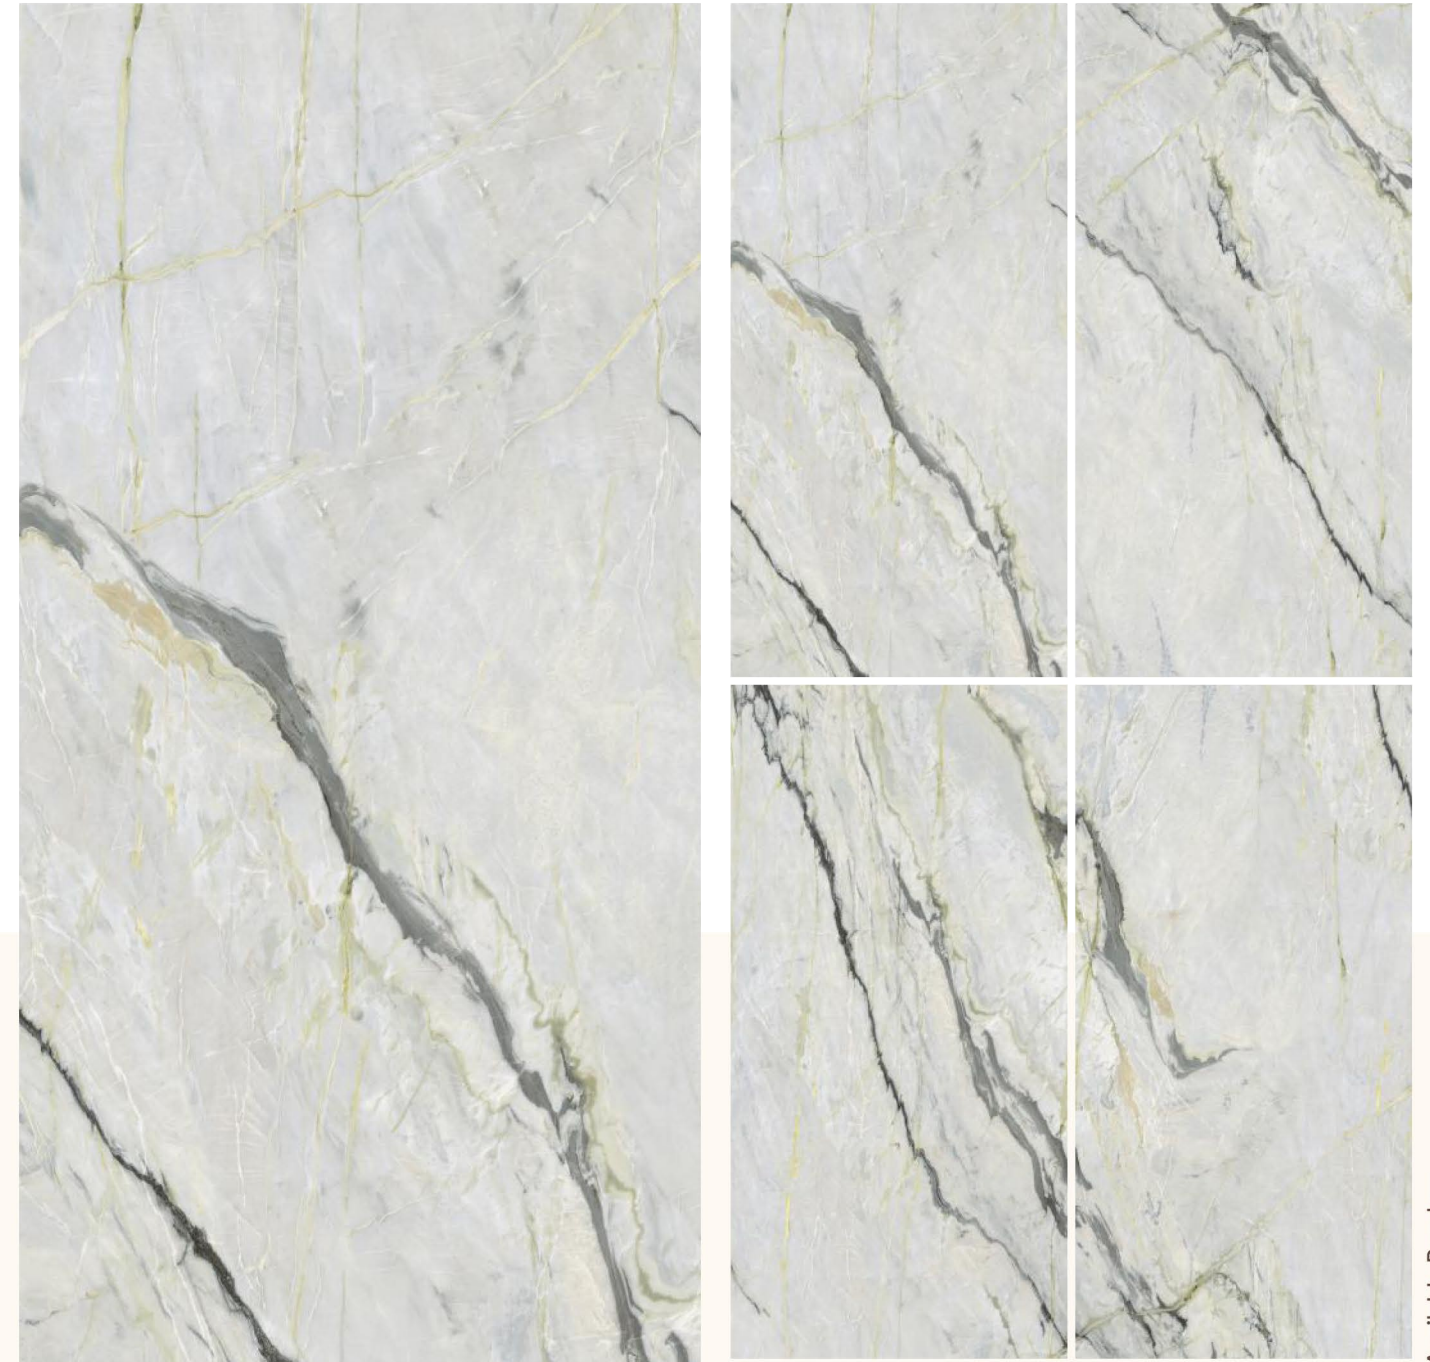

KEYWEST GRIS
600x1200mm

Finish: Glossy

Available Random

DESERT GREEN
600x1200mm

Finish: Glossy

Available Random

LIVING

OFFICE