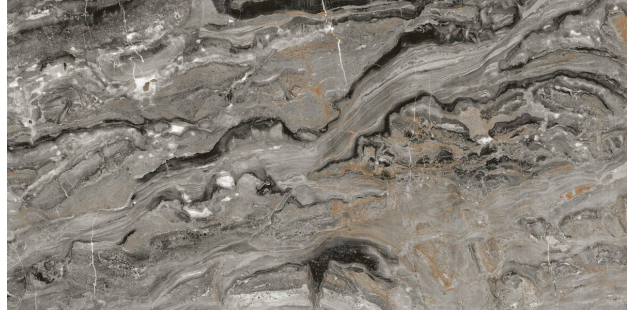

RIVER STONE

Size
600 X 1200 MM

Finish
Glossy

Thickness
9 mm

Random
4