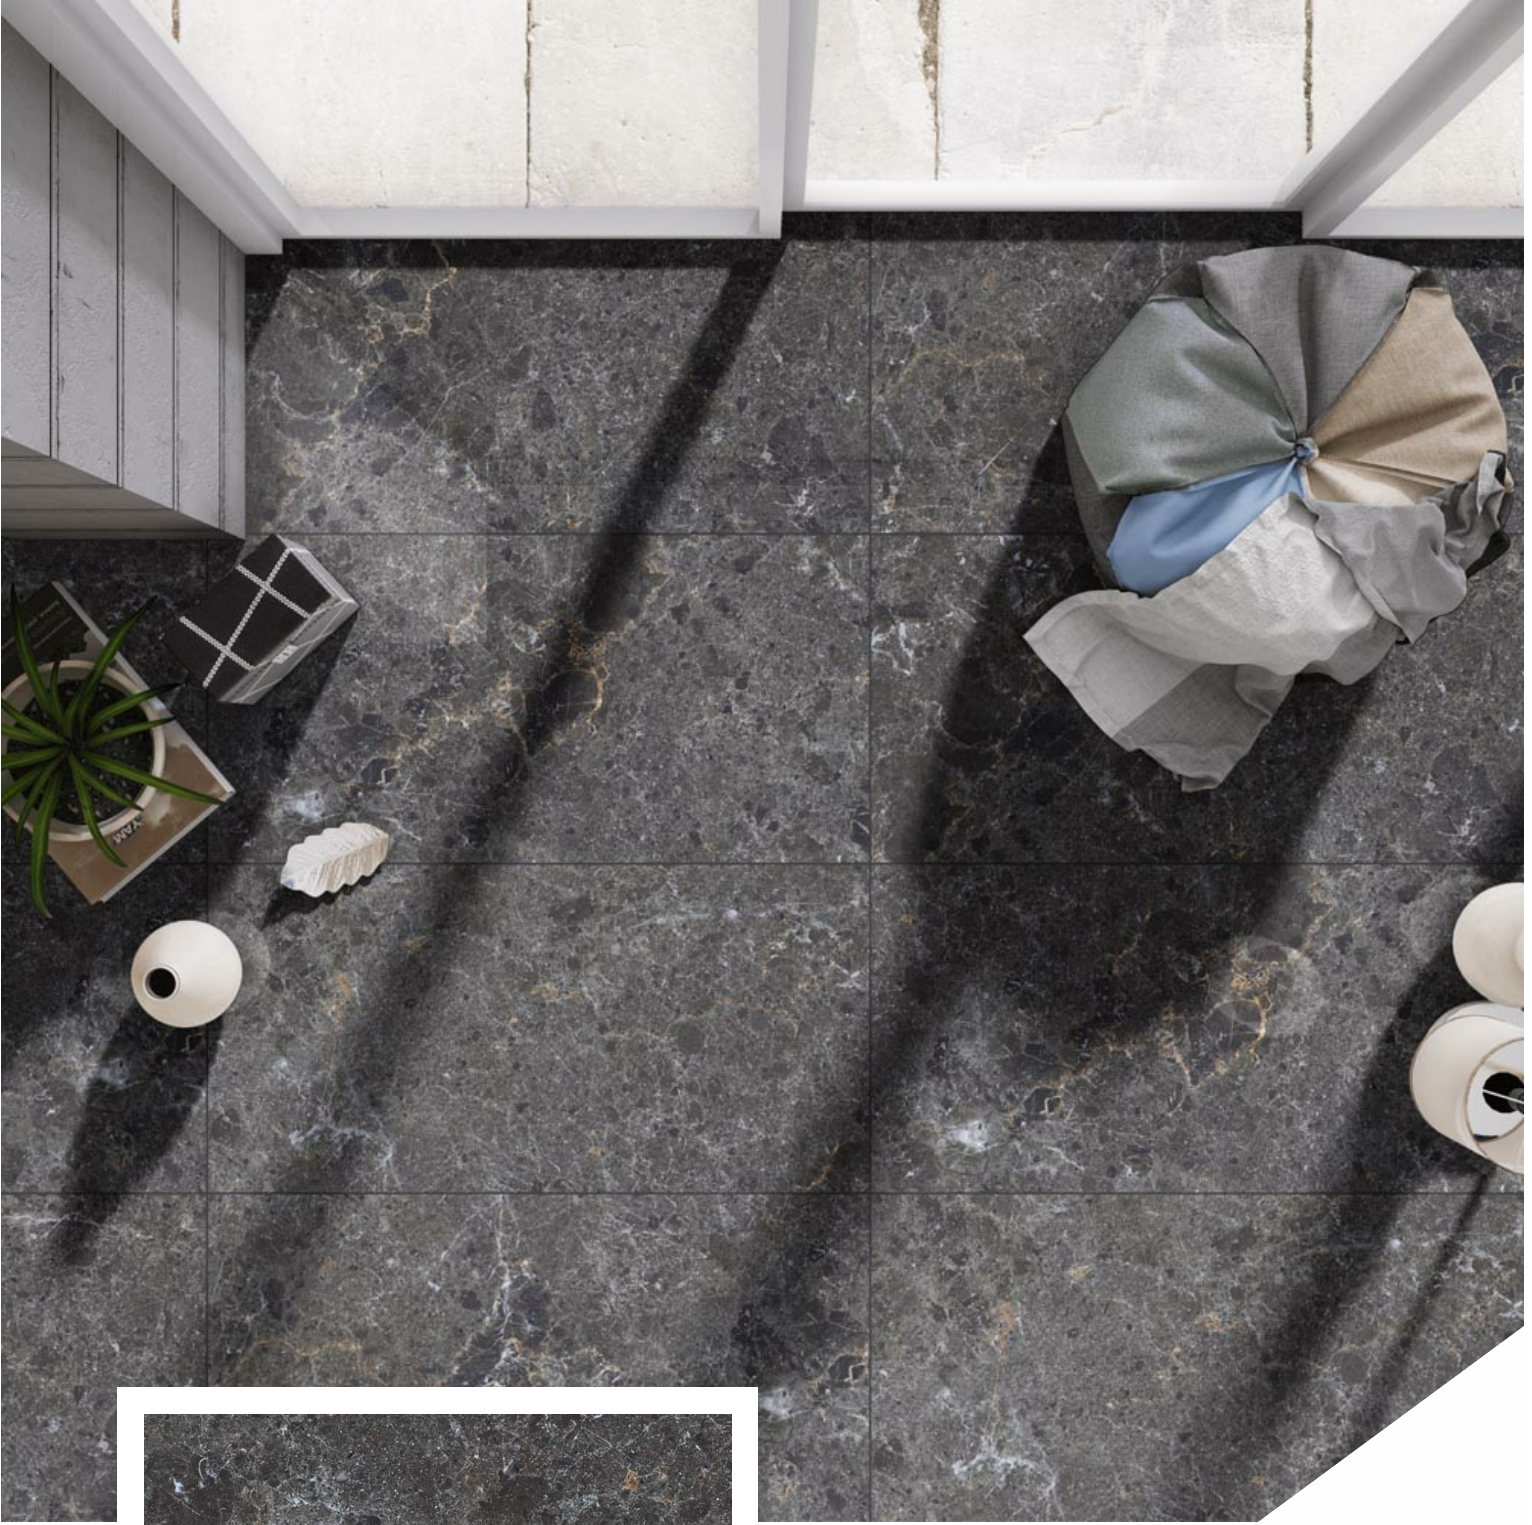

Finish
Glossy

Thickness
9 mm

Random
3

RIVER STONE

Size
600 X 1200 MM

Finish
Glossy

Thickness
9 mm

Random
4