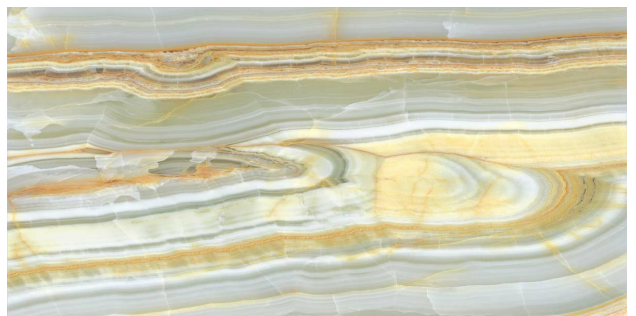

Random
4

VERSILIA GRAY LIGHT

Size
600 X 1200 MM

Finish
Glossy

Thickness
9 mm

Random
4

VINTAGE MULTY

Size
600 X 1200 MM