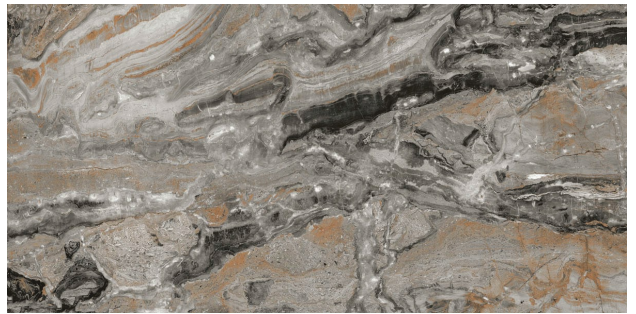

RIVER STONE

Size
600 X 1200 MM

Finish
Glossy

Thickness
9 mm

Random
4