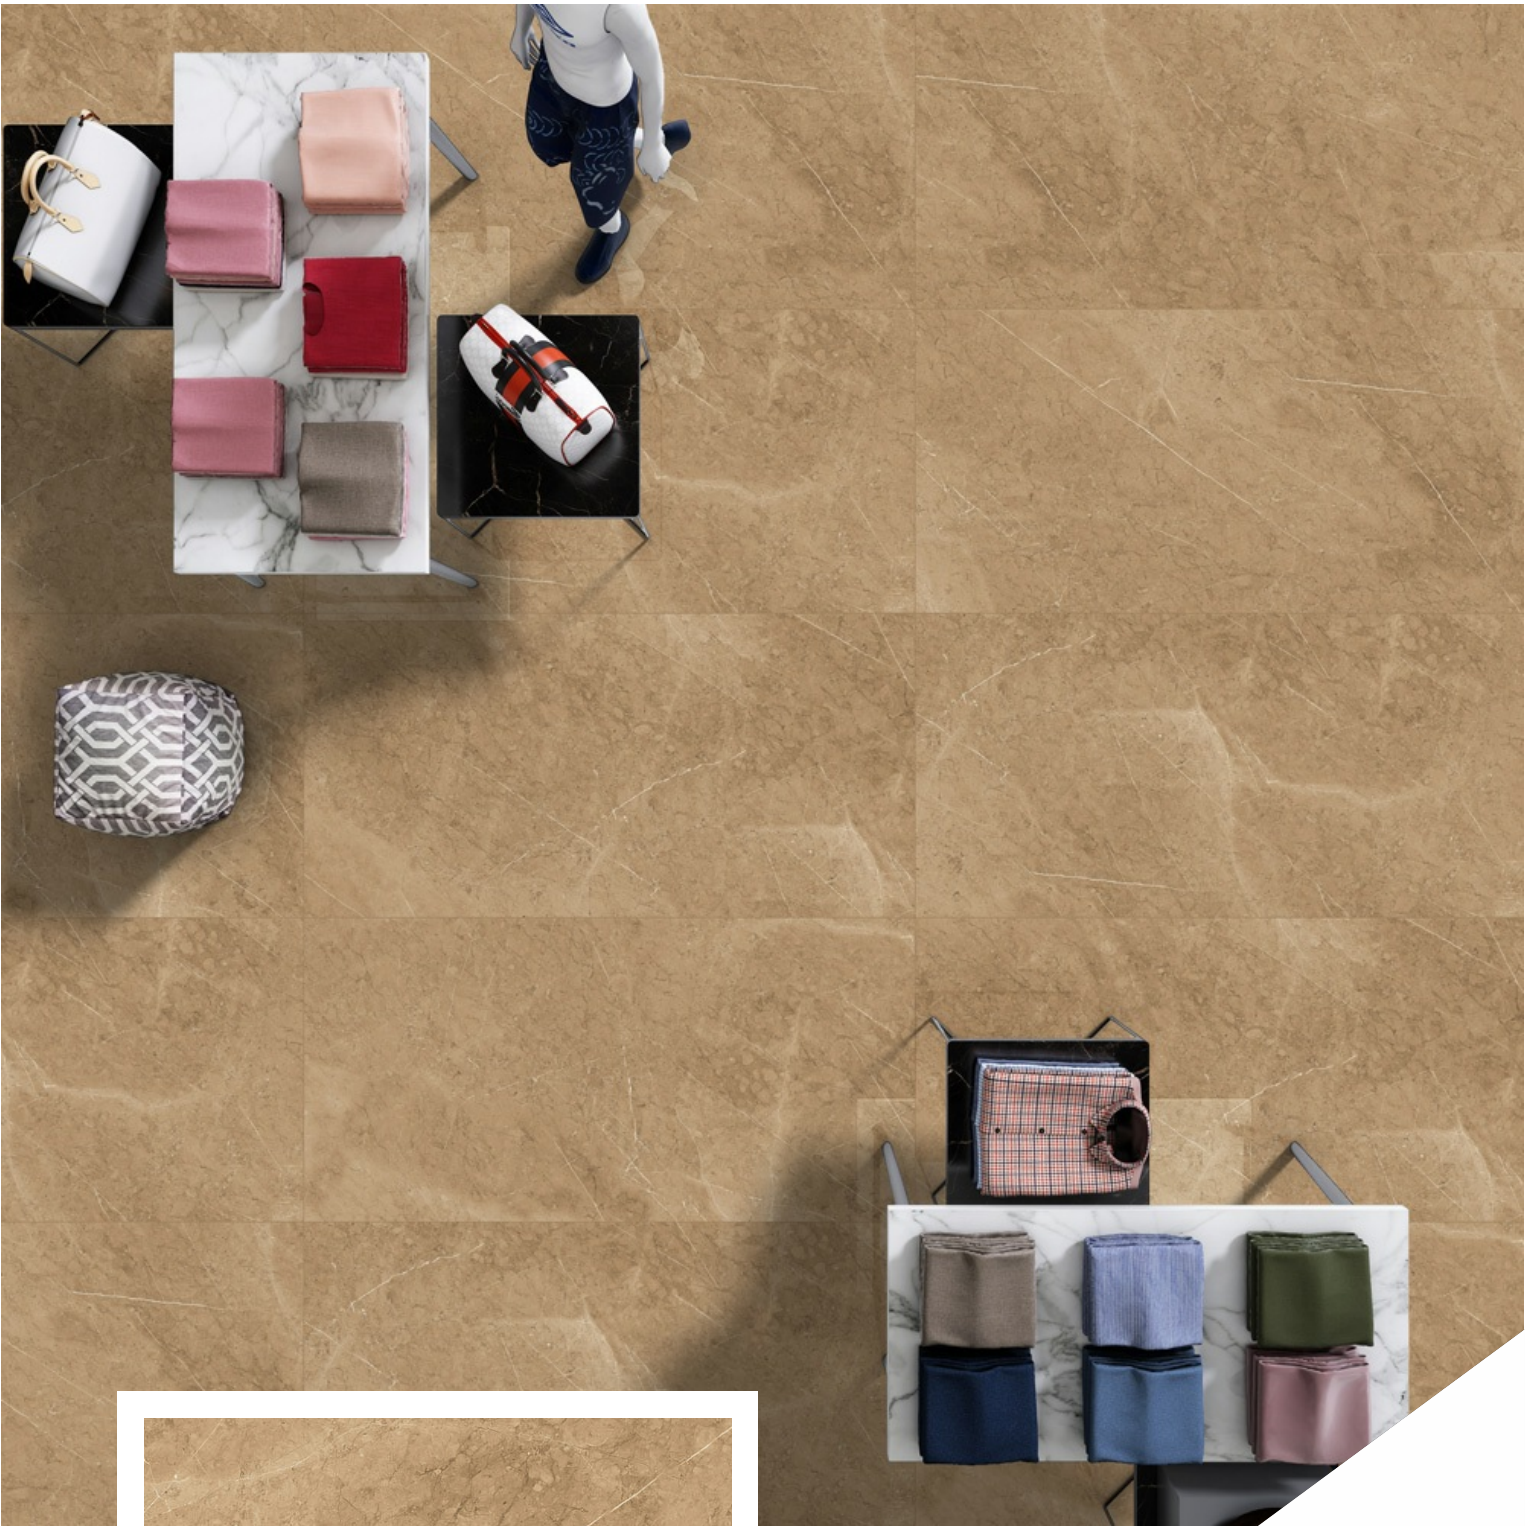

SPECTRUS GOLD

Size
600 X 1200 MM

Finish
Glossy

Thickness
9 mm

Random
5