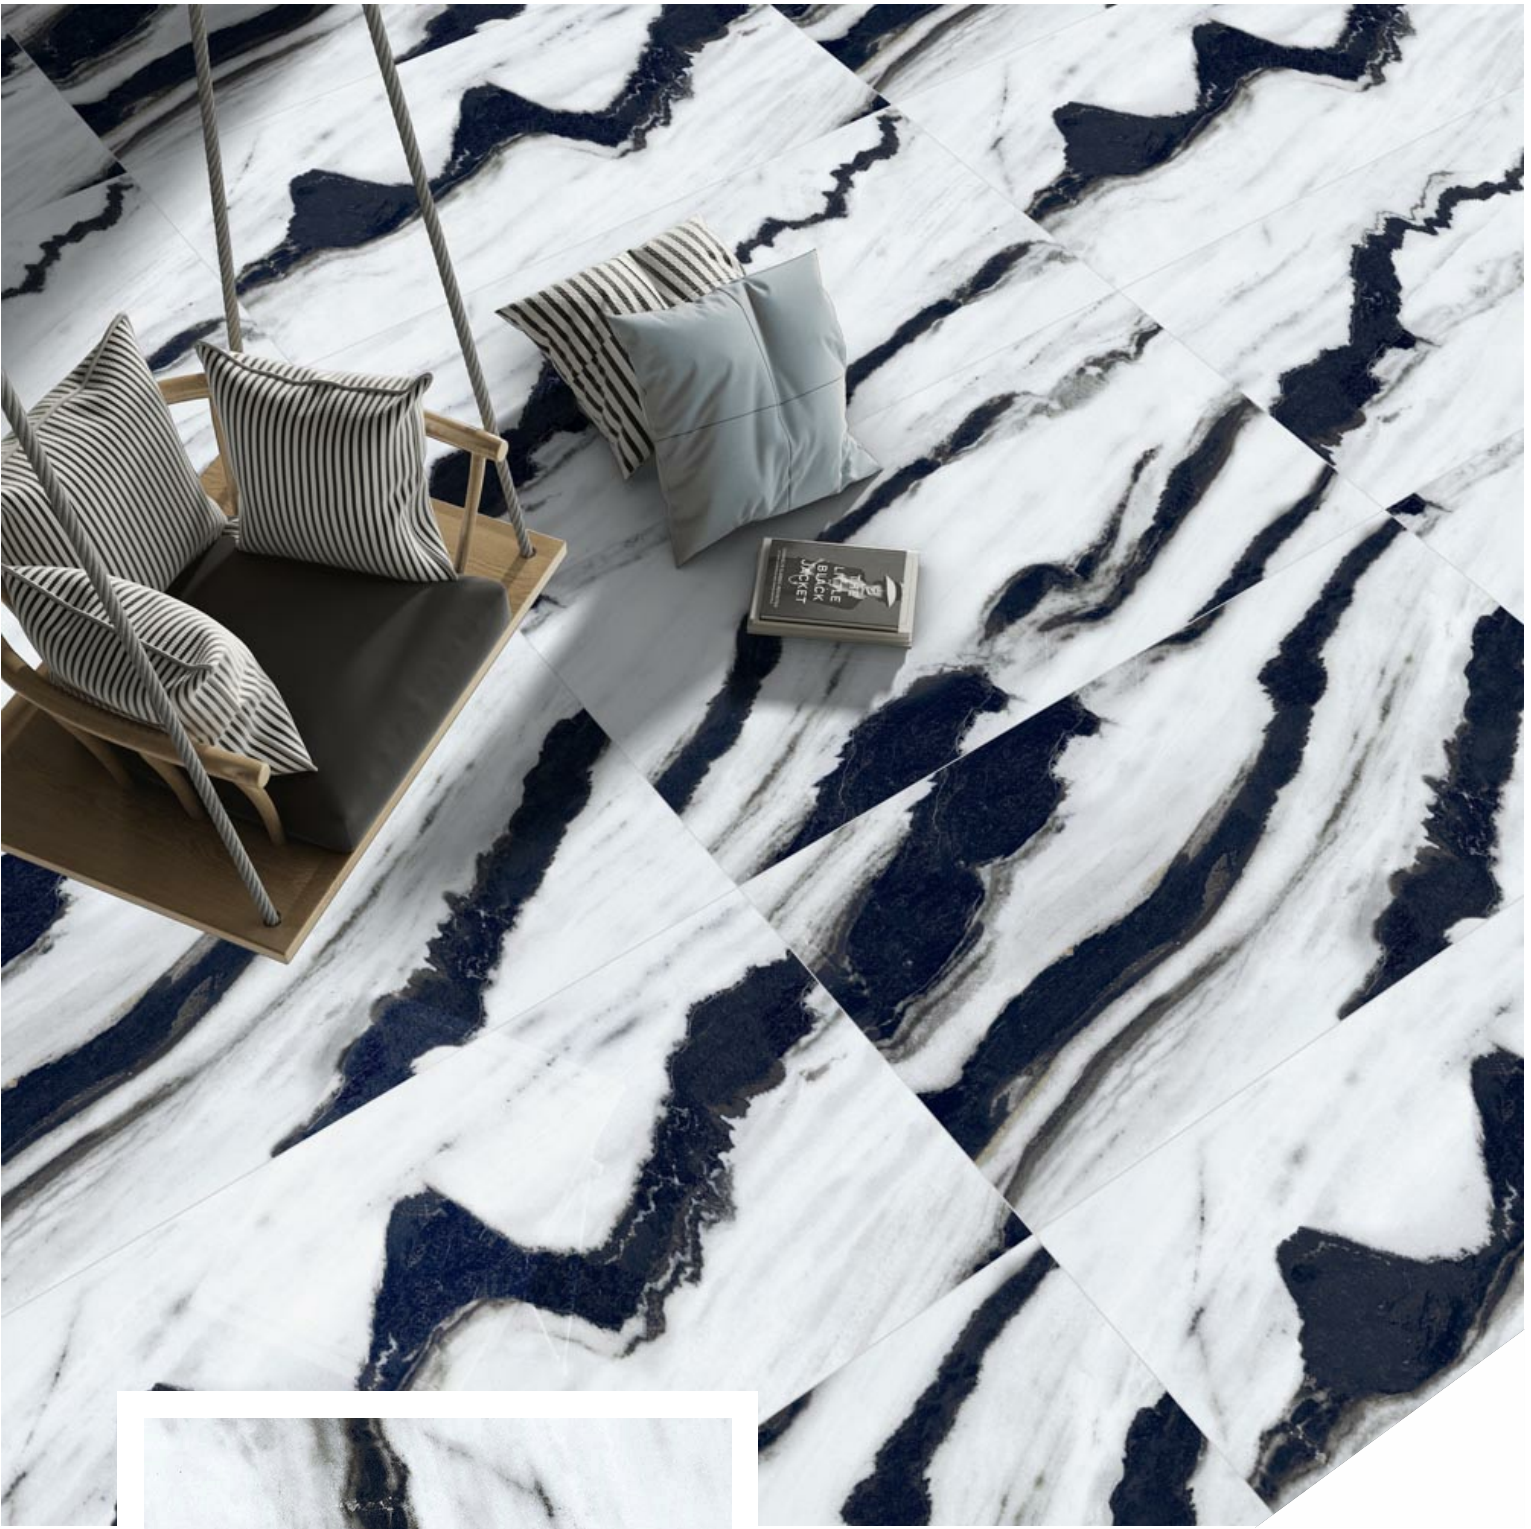

Finish
Glossy

Thickness
9 mm

Random
4

ORLANDO BLUE

Size
600 X 1200 MM

Finish
Glossy

Thickness
9 mm

Random
3