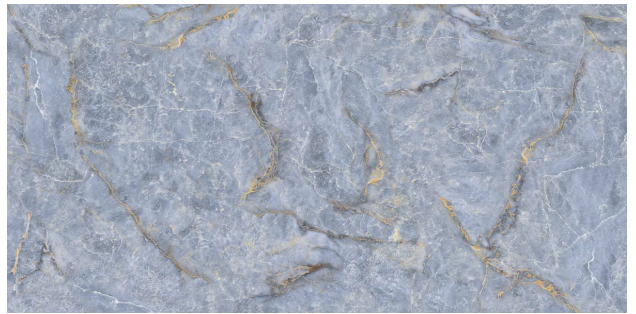

Random
5

SUMMER ONYX GREY

Size
600 X 1200 MM

Finish
Glossy

Thickness
9 mm

Random
5

TERA AZUL

Size
600 X 1200 MM