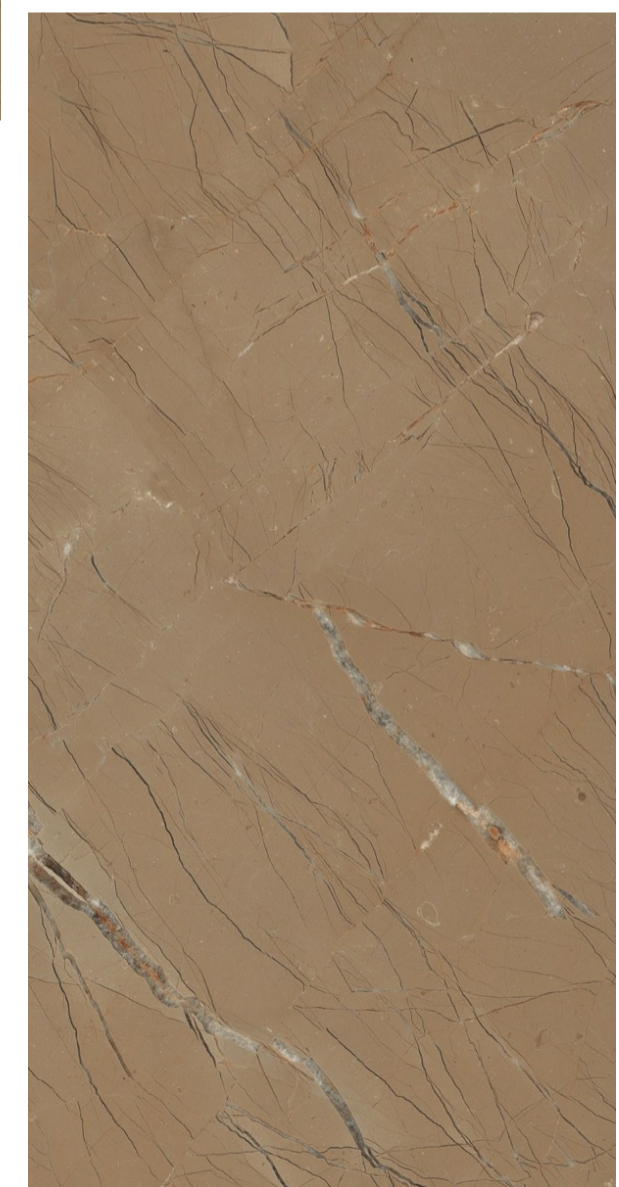

## ALPINE BIANCO

Size  
600 X 1200 MM

Finish  
Glossy

Thickness  
9 mm

Random  
4