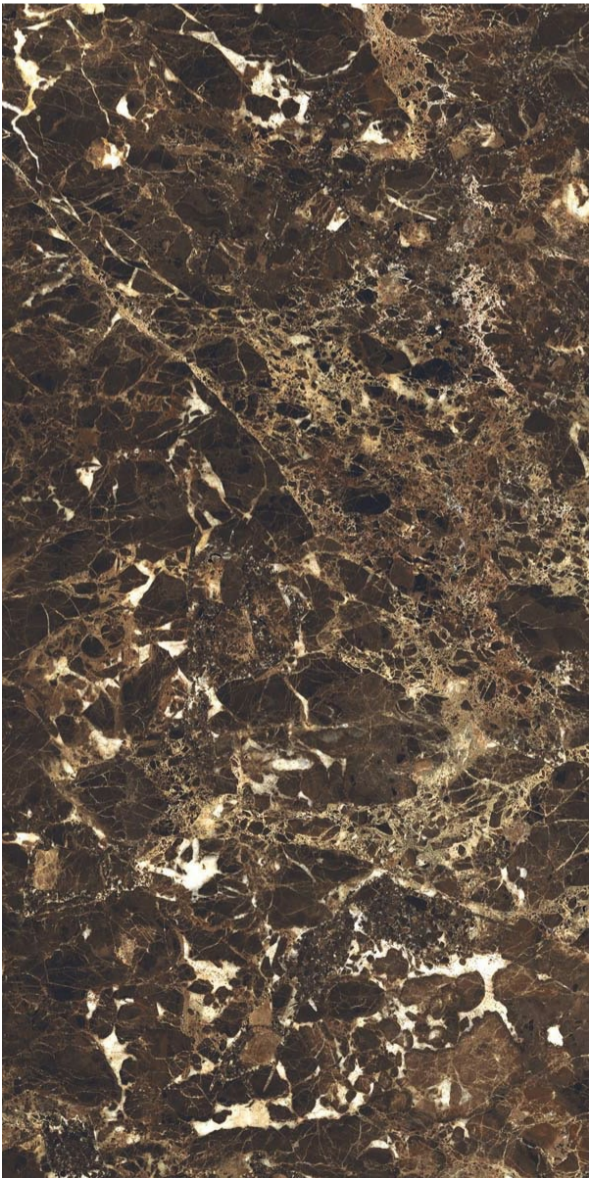

## CLASSIC BOTTOCHINO GREY

Size  
600 X 1200 MM

Finish  
Glossy

Thickness  
9 mm

Random  
4