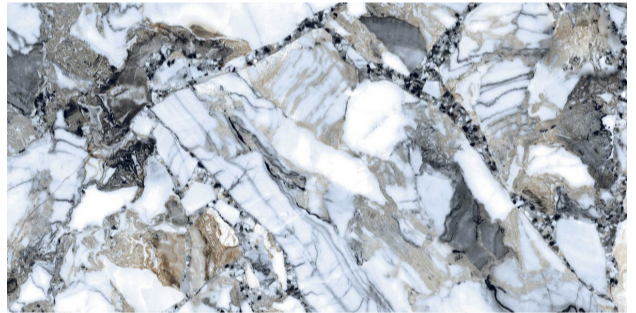

## MEPAL TRAVENTINO NATURAL

Size  
600 X 1200 MM

Finish  
Glossy

Thickness  
9 mm

Random  
3