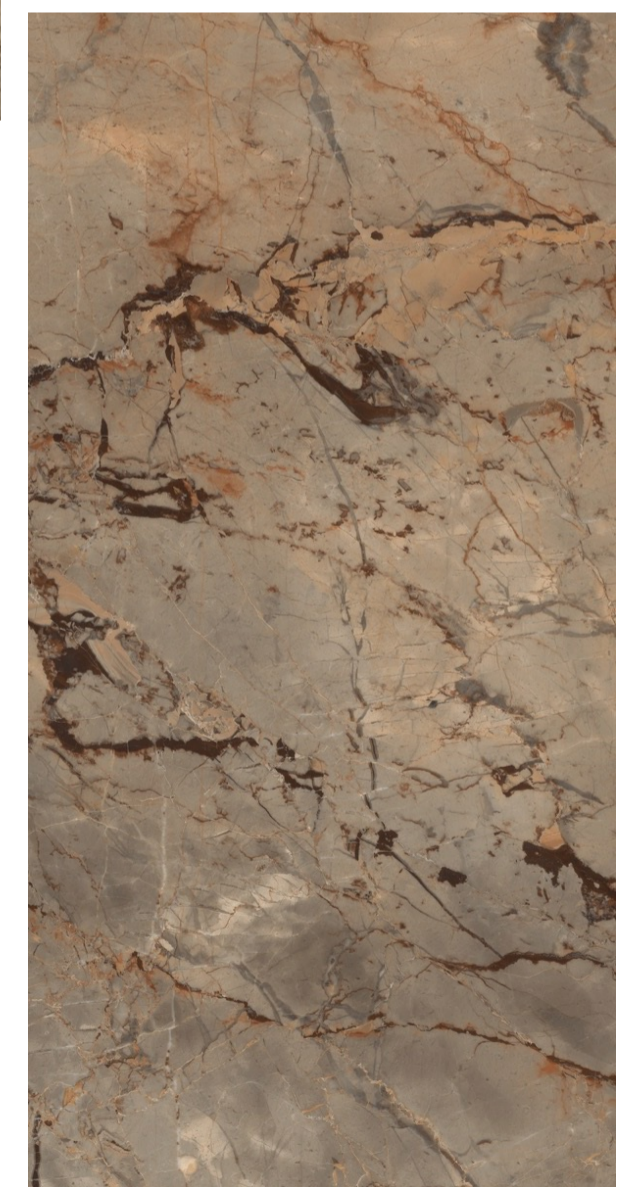

## ALEX BIANCO

Size  
600 X 1200 MM

Finish  
Glossy

Thickness  
9 mm

Random  
3