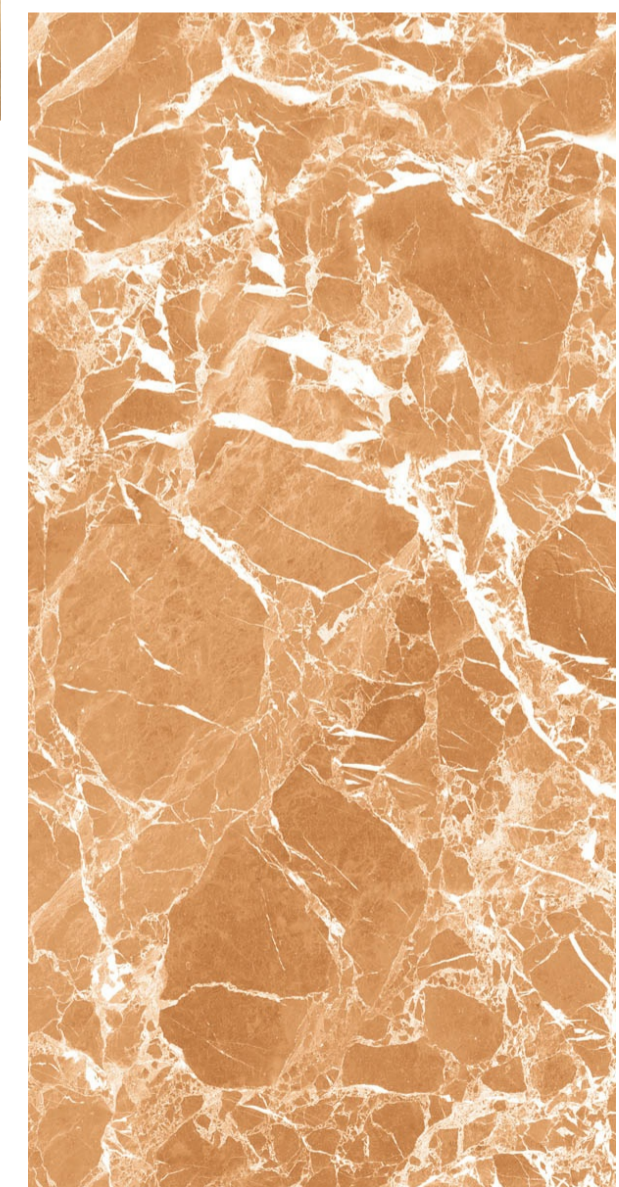

## MINORCA MULTY

Size  
600 X 1200 MM

Finish  
Glossy

Thickness  
9 mm

Random  
5