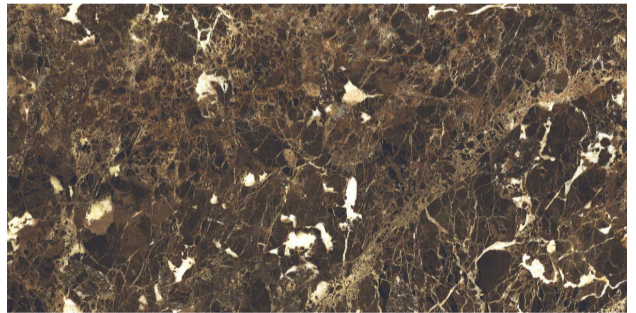

## CLASSIC BOTTOCHINO GREY

Size  
600 X 1200 MM

Finish  
Glossy

Thickness  
9 mm

Random  
4