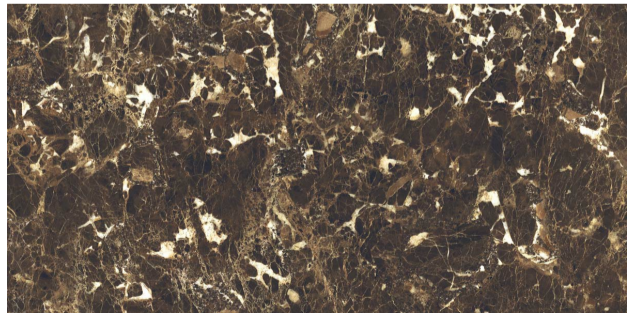

## CLASSIC BOTTOCHINO GREY

Size  
600 X 1200 MM

Finish  
Glossy

Thickness  
9 mm

Random  
4