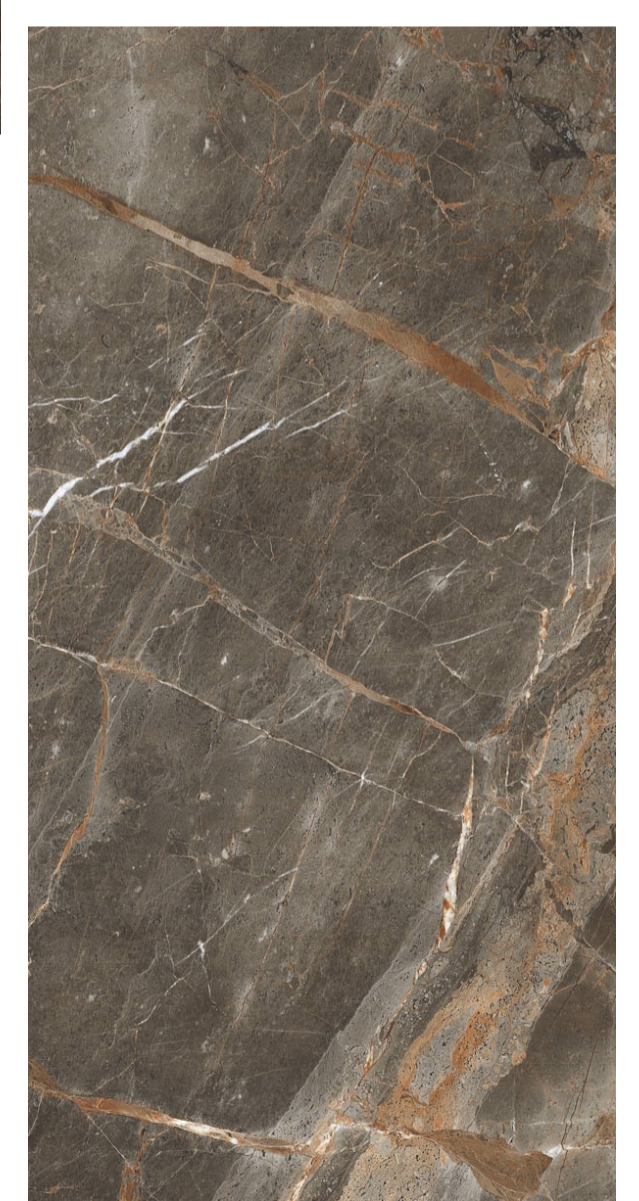

## JASPER GOLD

Size  
600 X 1200 MM

Finish  
Glossy

Thickness  
9 mm

Random  
3