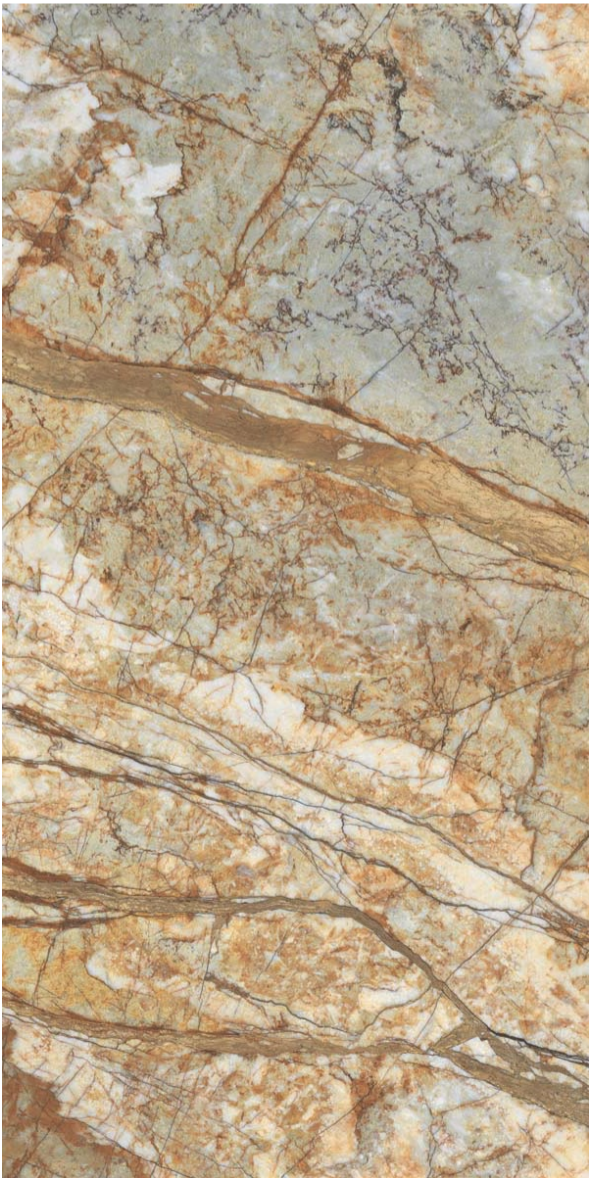

## CLOMAX NATURAL

Size  
600 X 1200 MM

Finish  
Glossy

Thickness  
9 mm

Random  
3