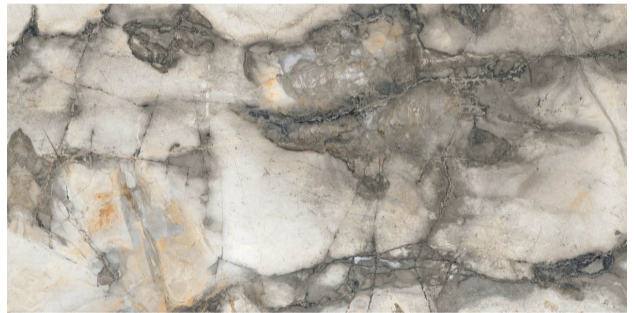

## MALACHITE BEIGE

Size  
600 X 1200 MM

Finish  
Glossy

Thickness  
9 mm

Random  
3