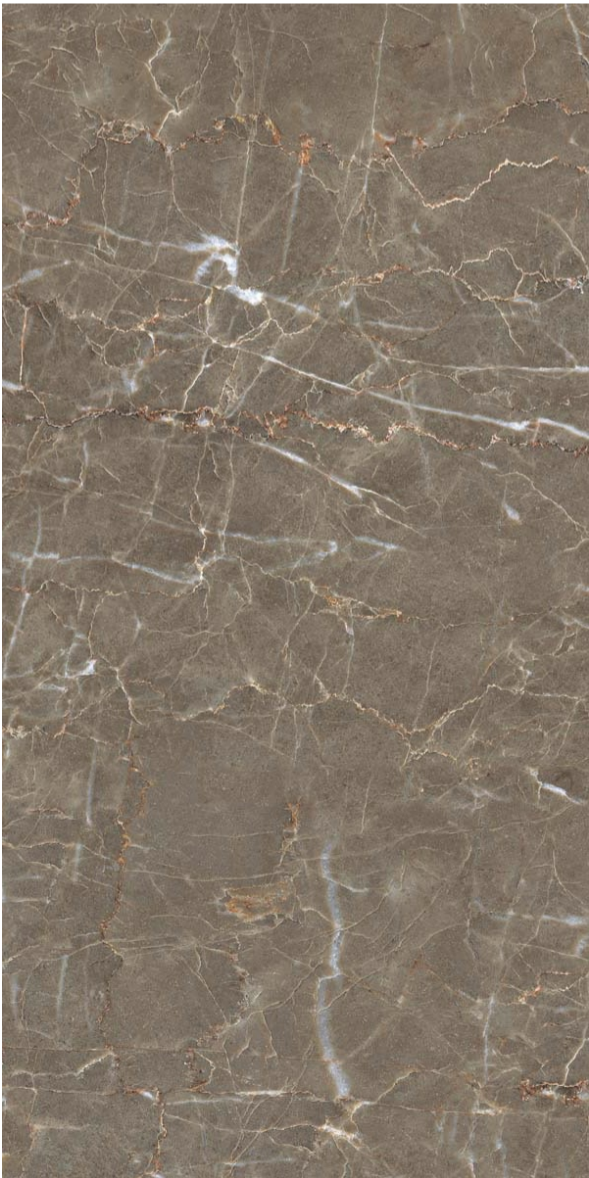

## CALACUTTA UNIQUE

Size  
600 X 1200 MM

Finish  
Glossy

Thickness  
9 mm

Random  
3