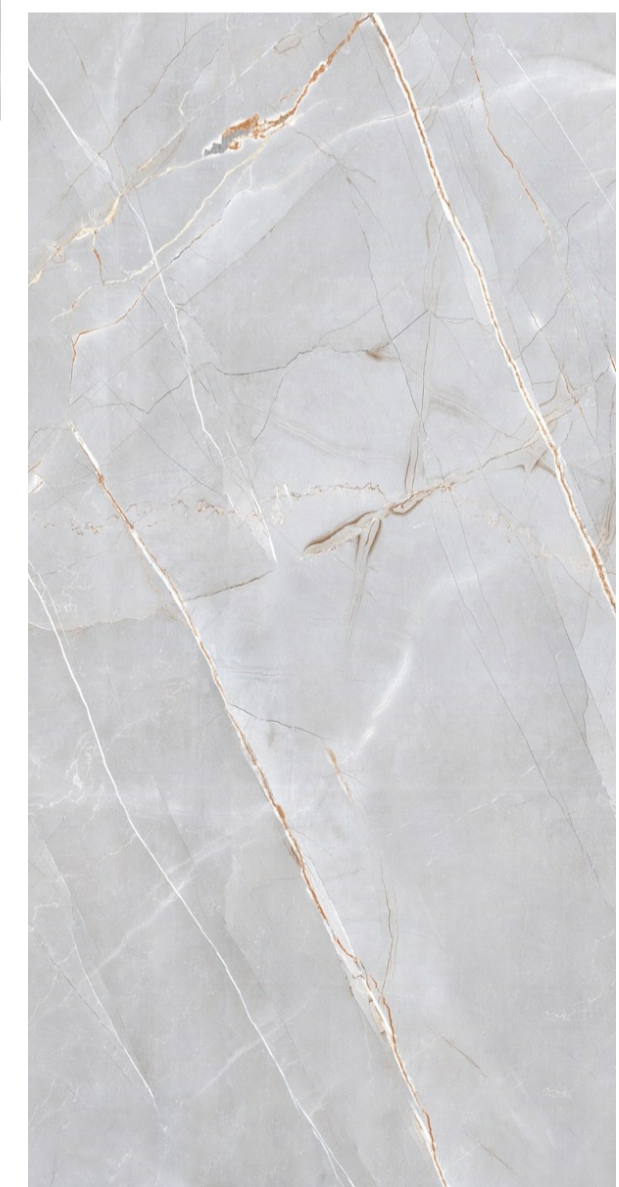

## IMPERIAL BEIGE

Size  
600 X 1200 MM

Finish  
Glossy

Thickness  
9 mm

Random  
4