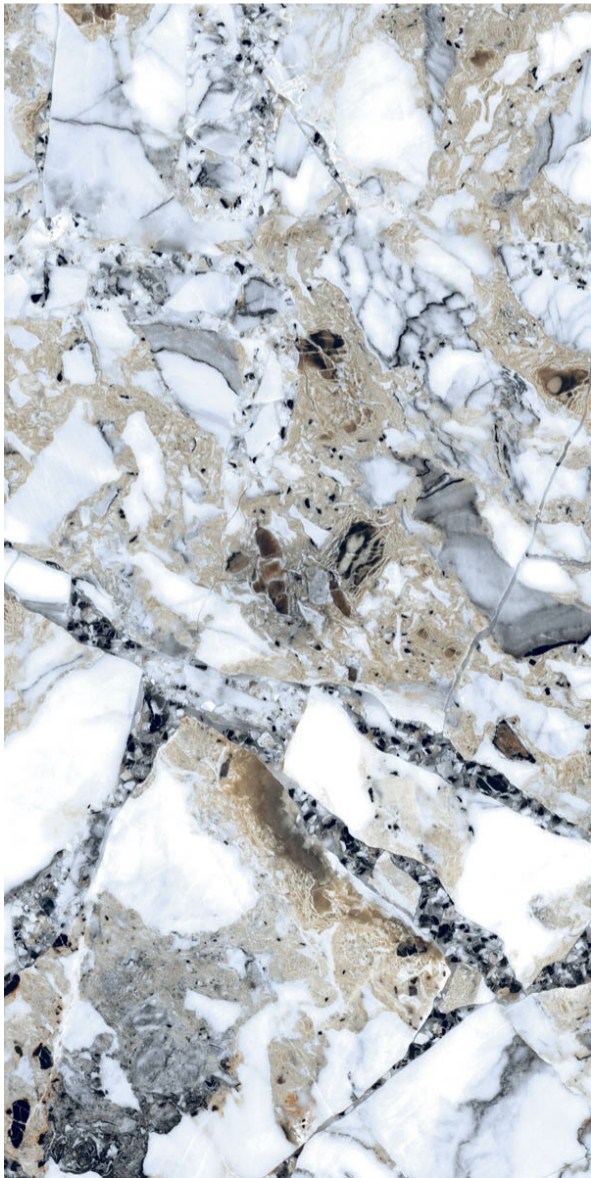

## MEPAL TRAVENTINO NATURAL

Size  
600 X 1200 MM

Finish  
Glossy

Thickness  
9 mm

Random  
3