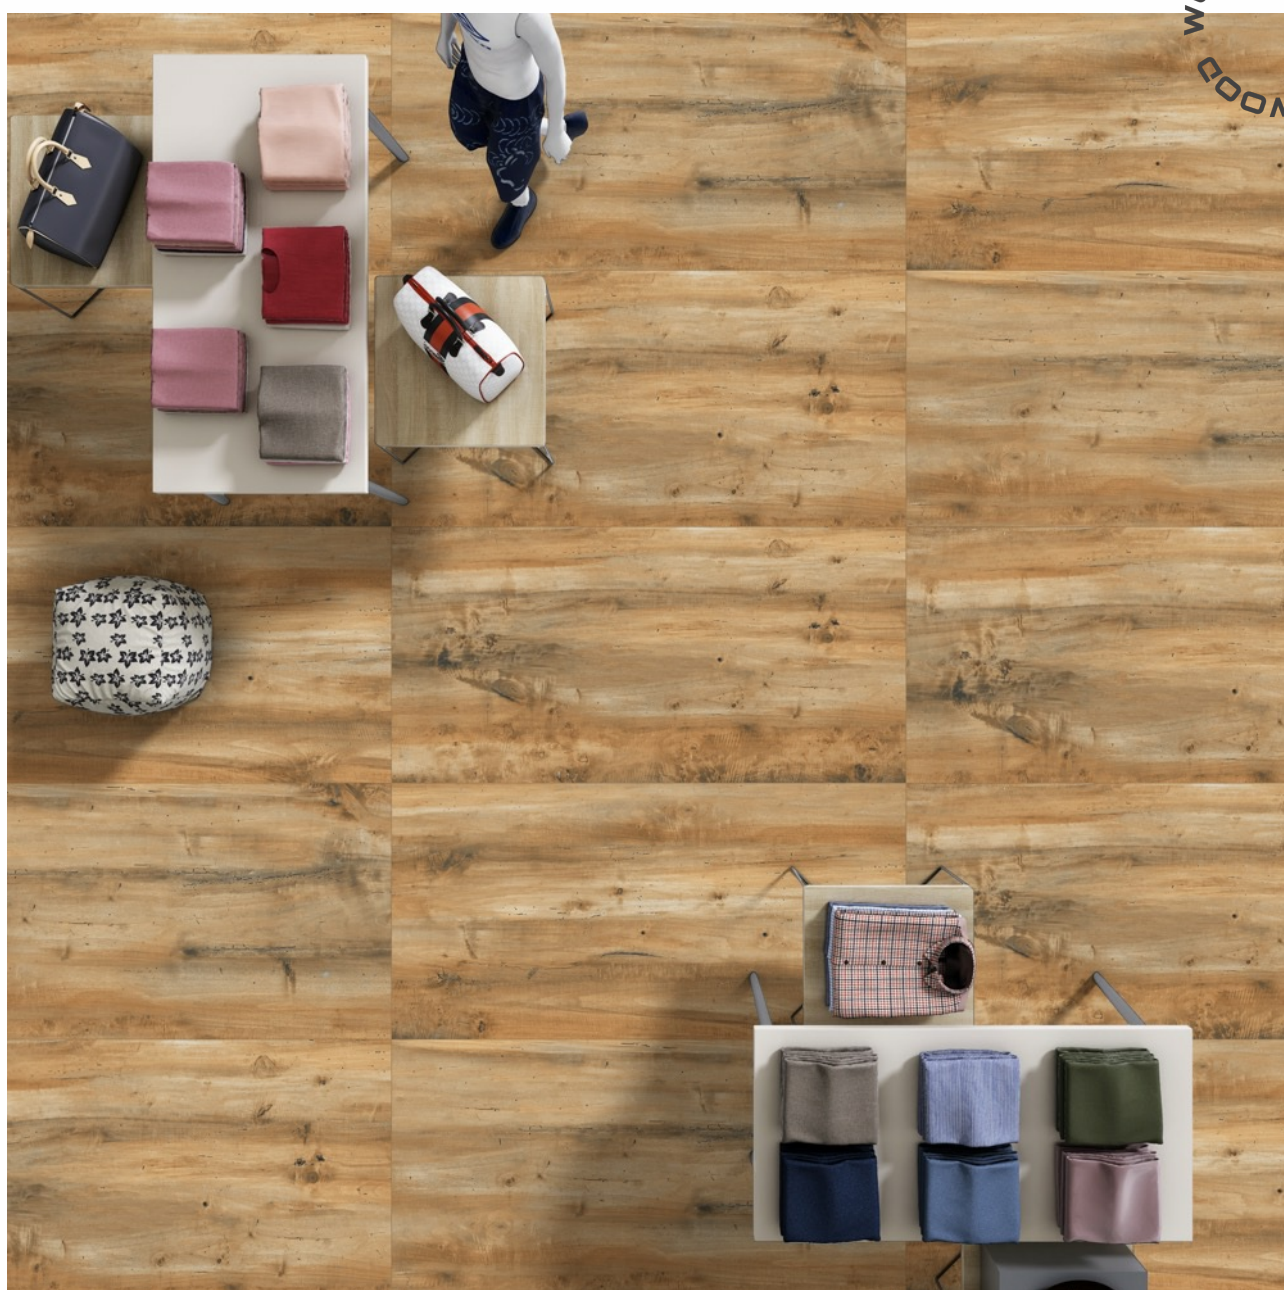

Thickness
9 mm

Random
4

TIMBER WOOD BROWN

Size
600 X 1200 MM

Finish
Wood

Thickness
9 mm

Random
4

TIMBER WOOD CHOCO