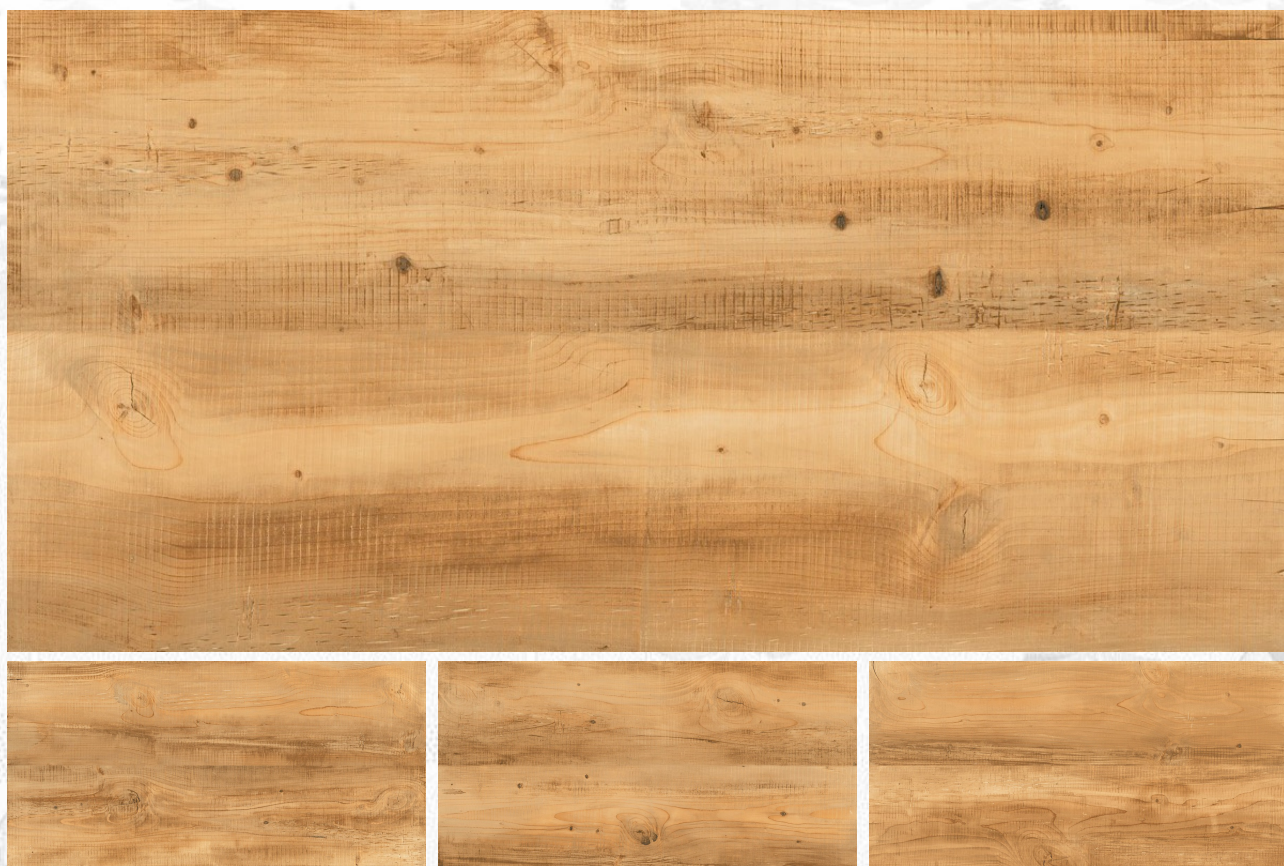

Random
4

KING WOOD BEIGE

Size
600 X 1200 MM

Finish
Wood

Thickness
9 mm

Random
5

KING WOOD BROWN

Size
600 X 1200 MM