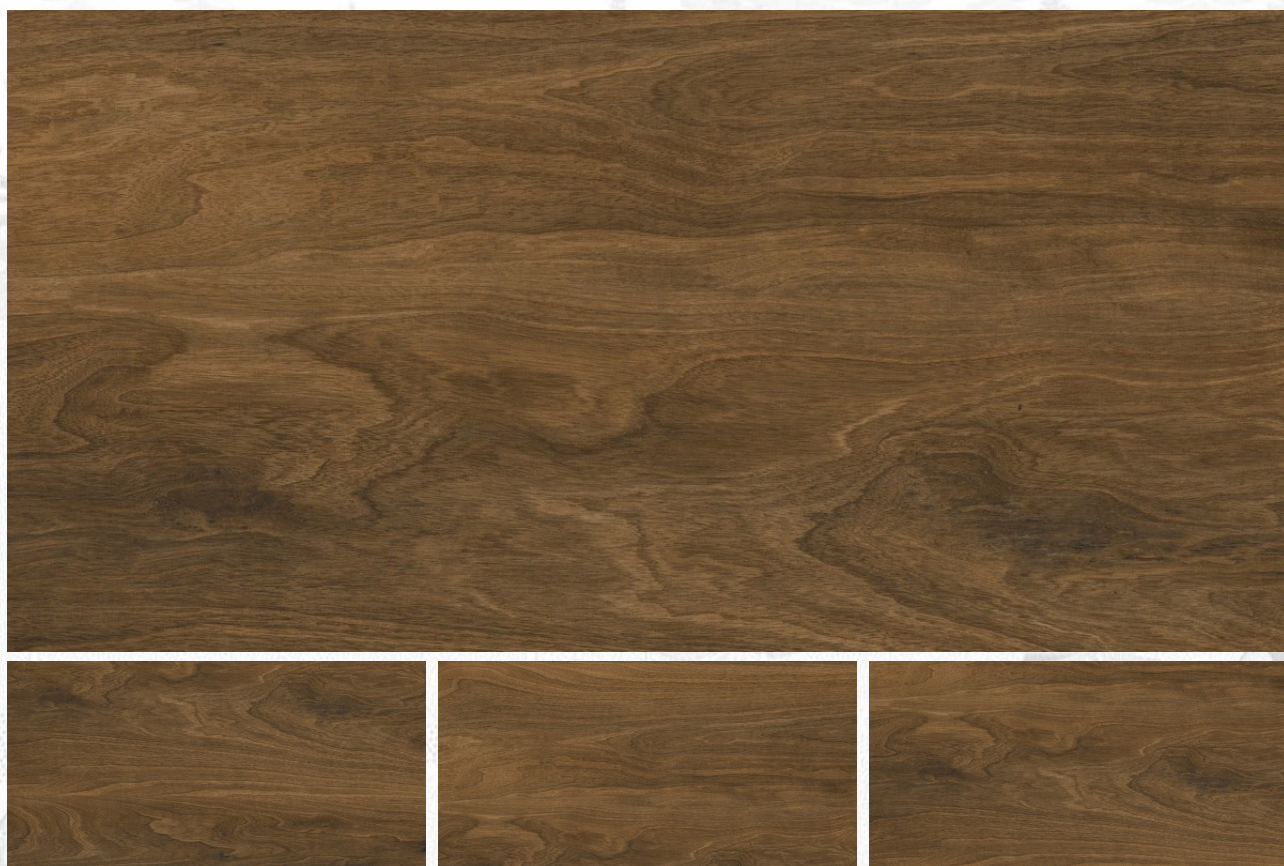

PINEWOOD BROWN

Size
600 X 1200 MM

Finish
Wood

Thickness
9 mm

Random
4