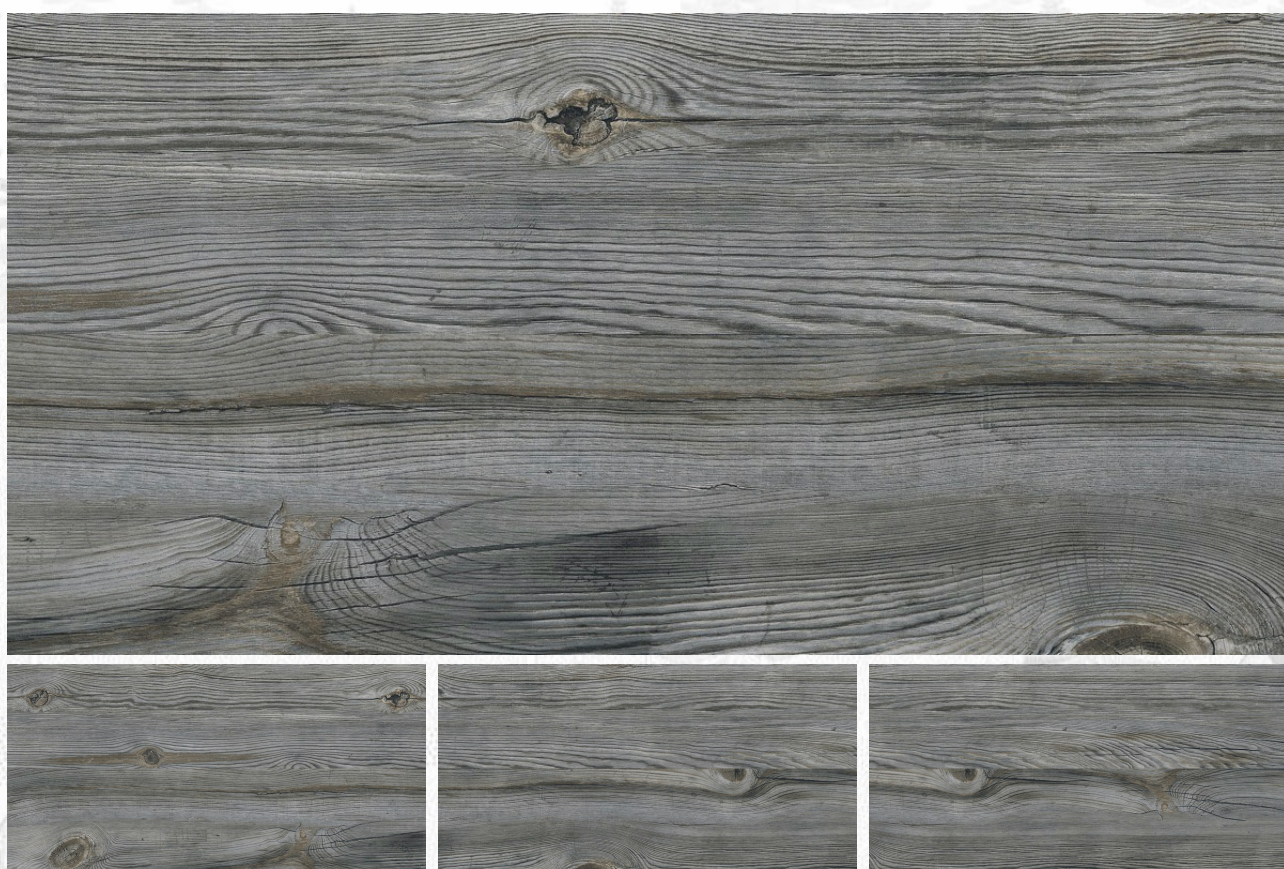

ANTICO WOOD GRAY

Size
600 X 1200 MM

Finish
Wood

Thickness
9 mm

Random
4