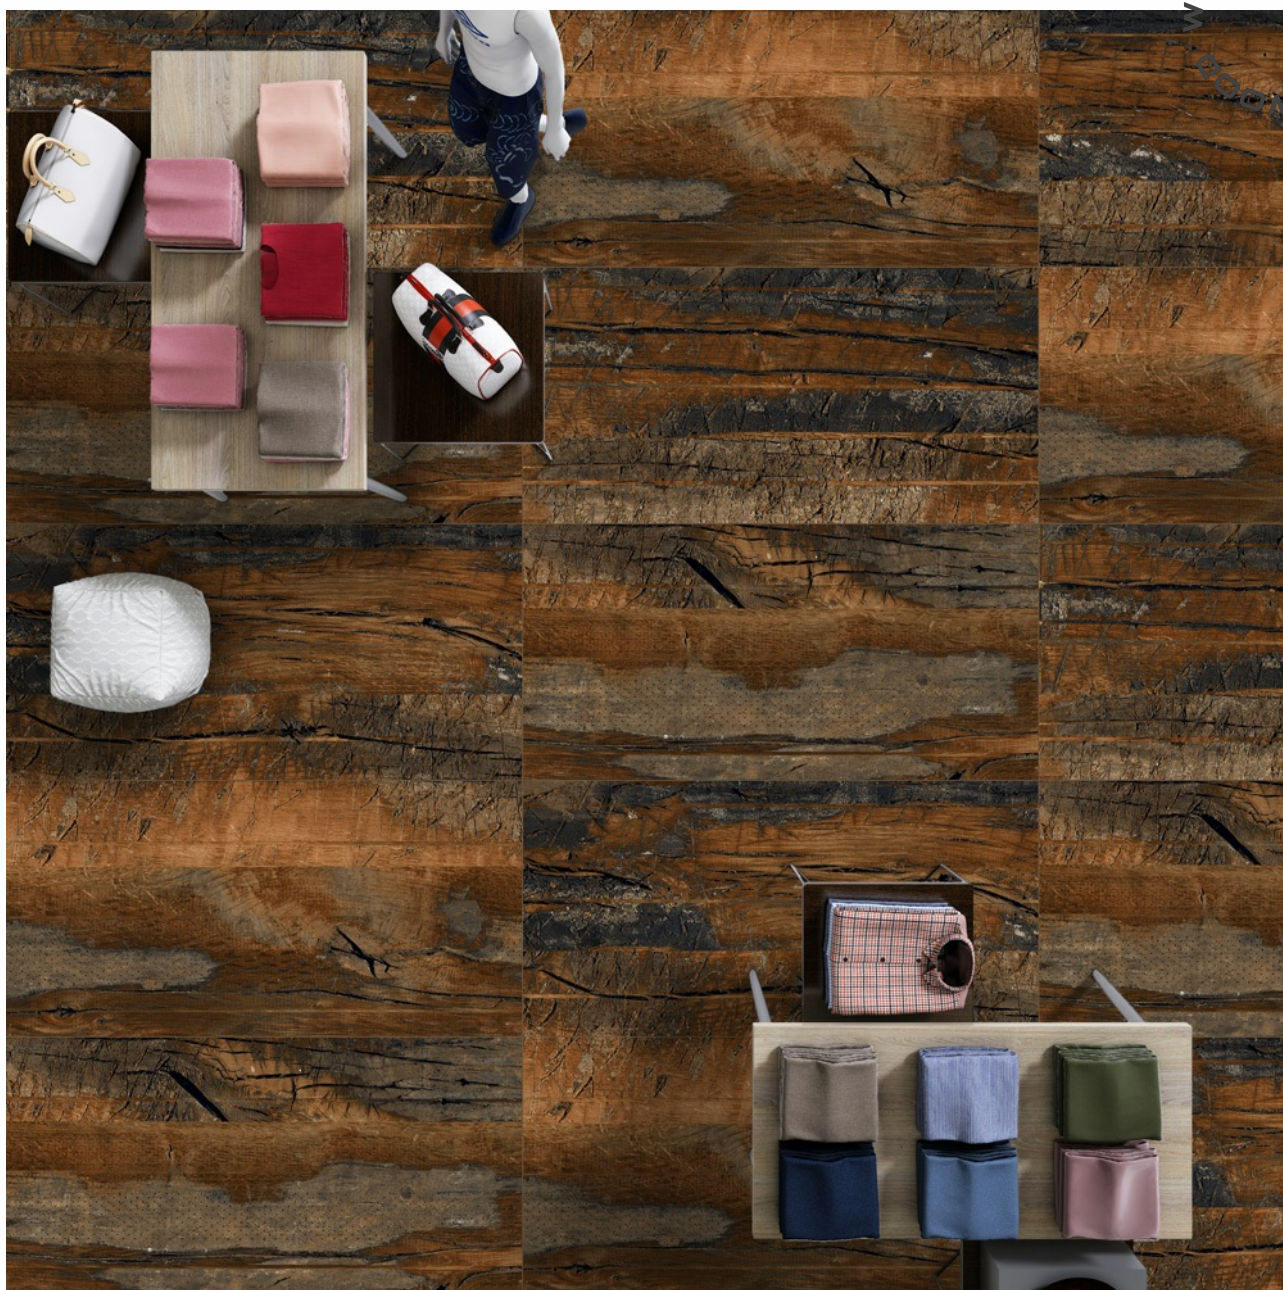

OCALA WOOD BROWN

Size
600 X 1200 MM

Finish
Wood

Thickness
9 mm

Random
4

OZZARK WOOD

Size
600 X 1200 MM

Finish
Wood