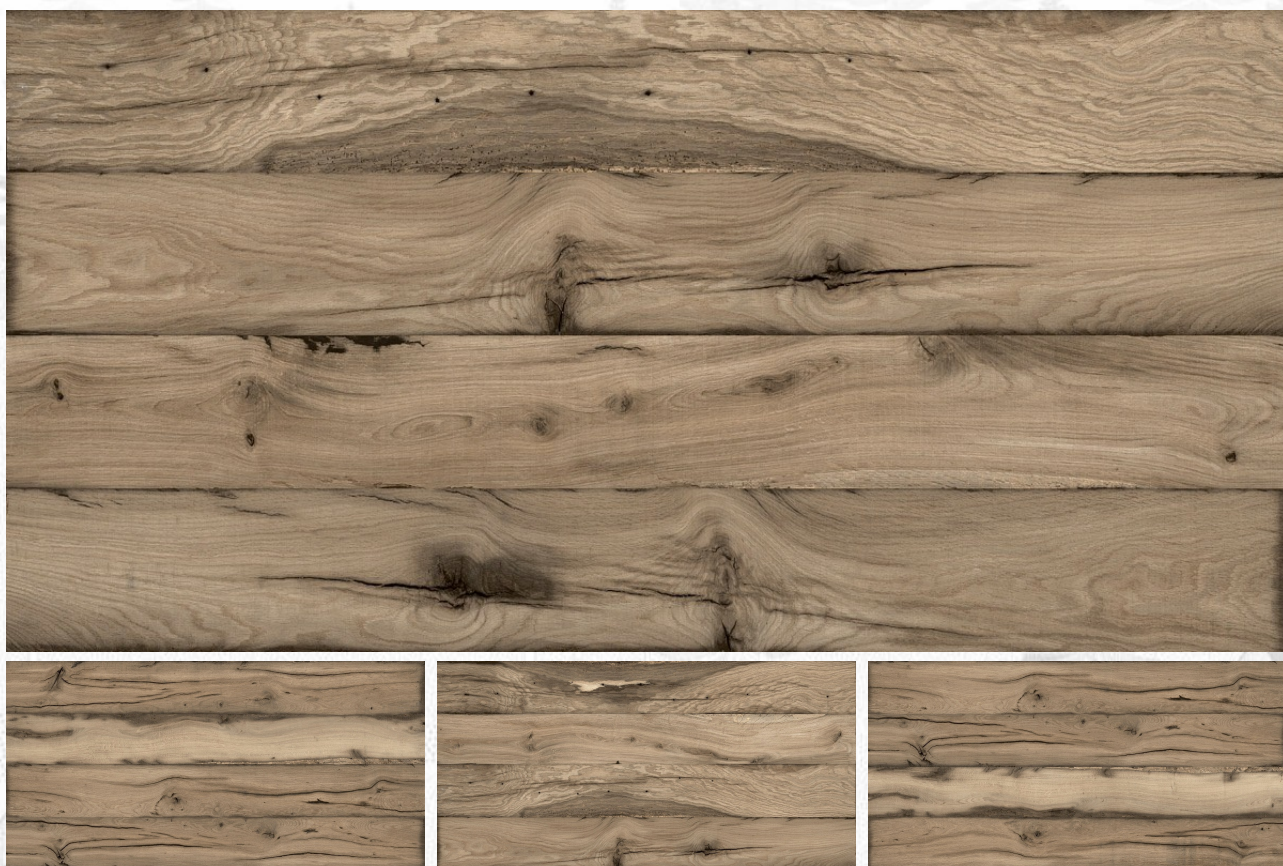

ROYAL WOOD RUST

Size
600 X 1200 MM

Finish
Wood

Thickness
9 mm

Random
6

SANDAL WOOD BLANC

Size
600 X 1200 MM

Finish
Wood