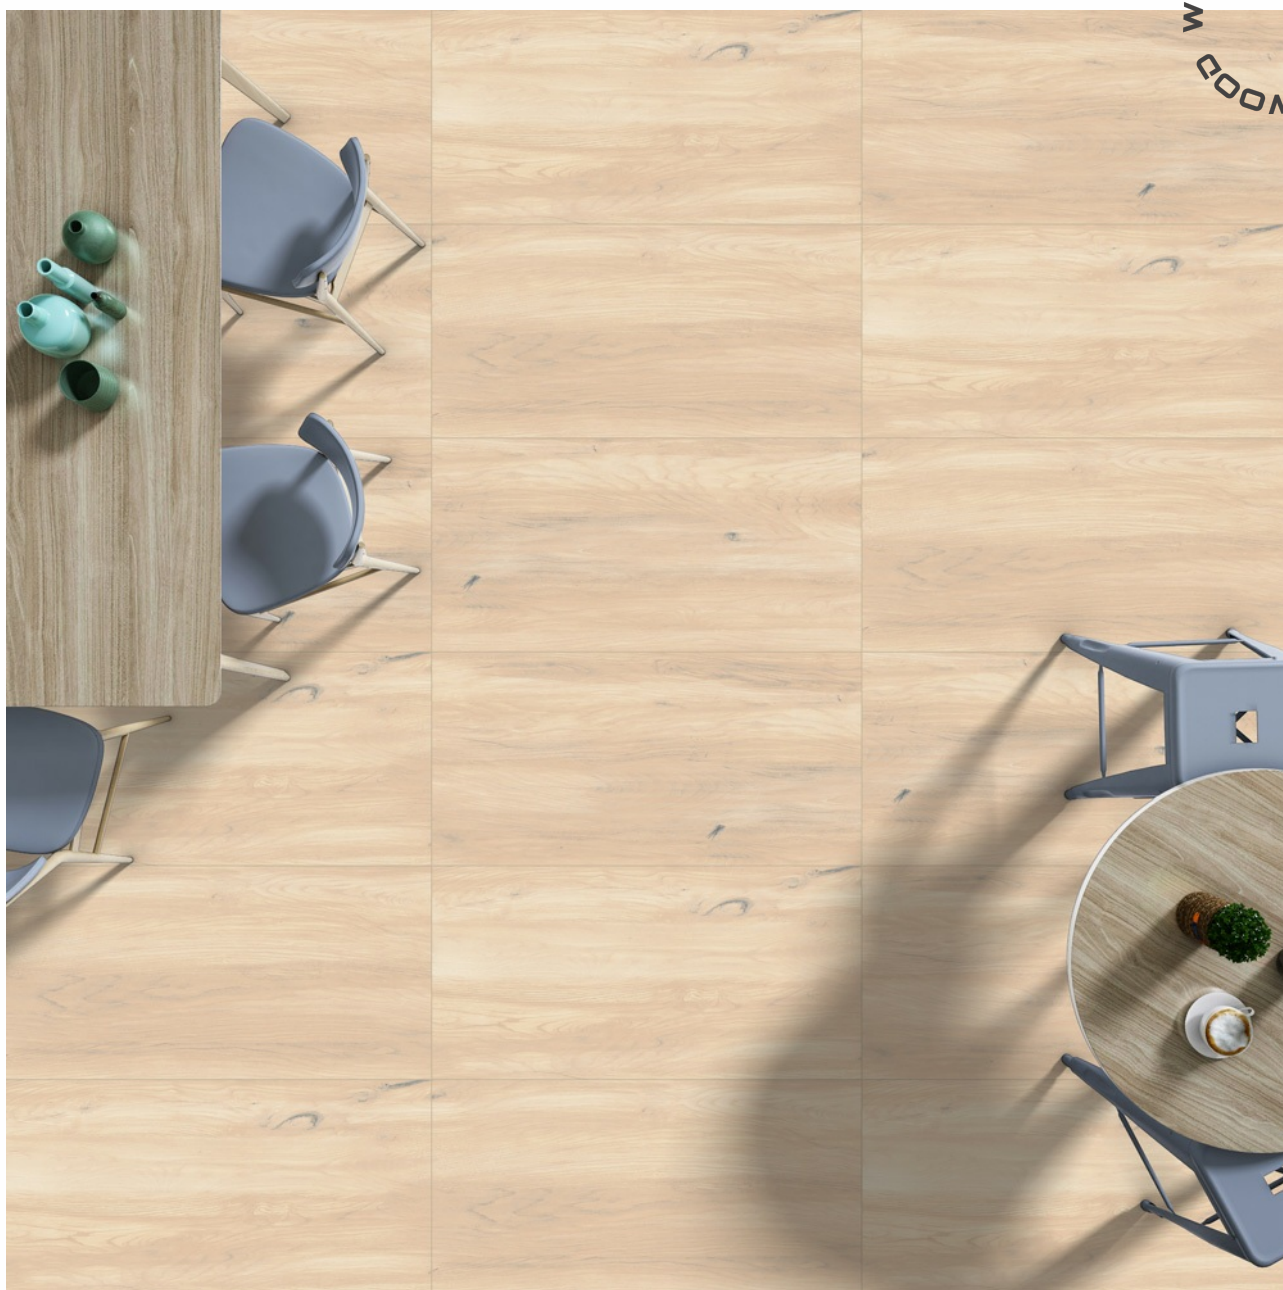

Thickness
9 mm

Random
5

DURAIN WOOD BROWN

Size
600 X 1200 MM

Finish
Wood

Thickness
9 mm

Random
4

DURAIN WOOD IVORY