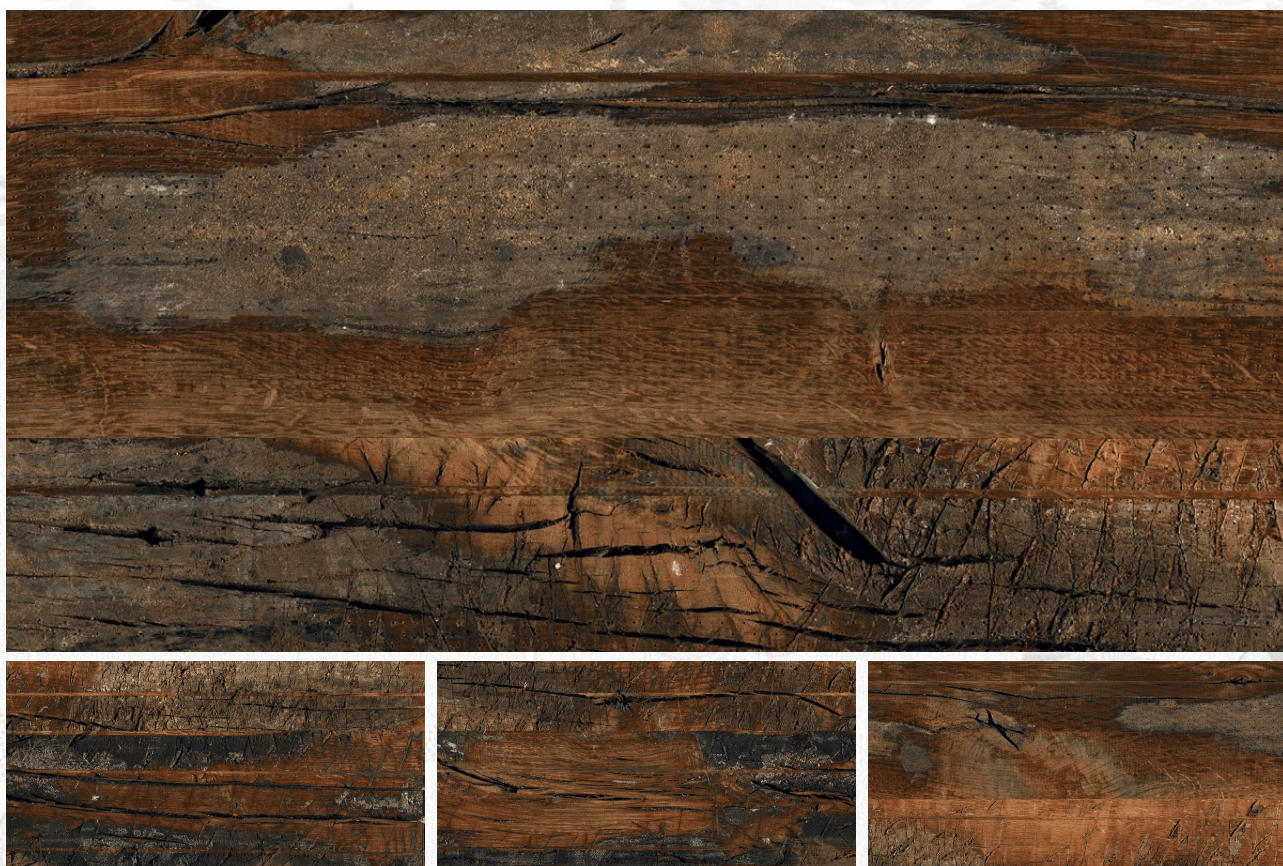

OCALA WOOD BROWN

Size
600 X 1200 MM

Finish
Wood

Thickness
9 mm

Random
4

OZZARK WOOD

Size
600 X 1200 MM

Finish
Wood