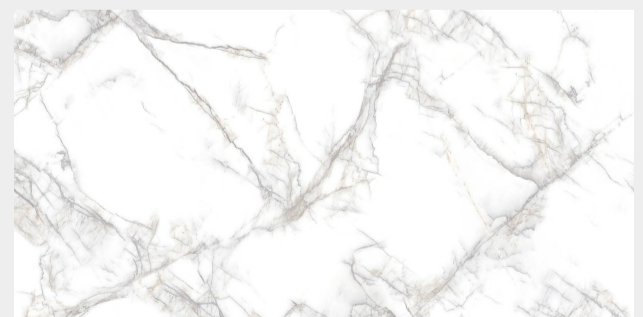

SYDNEY STATUARIO

Size
600 X 1200 MM

Finish
Super White Glossy

Thickness
9 mm

Random
4