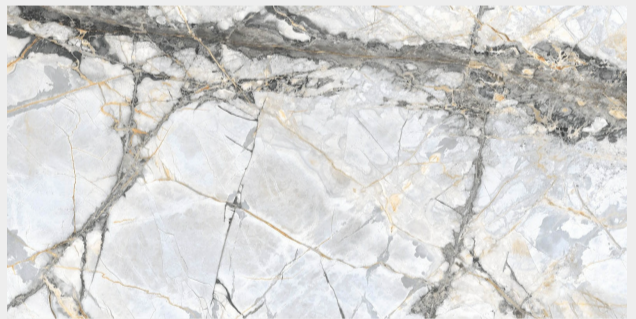

IMPIRIAL WHITE

Size
600 X 1200 MM

Finish
Super White Glossy

Thickness
9 mm

Random
4

IRON GRIS

Size
600 X 1200 MM

Finish
Super White Glossy