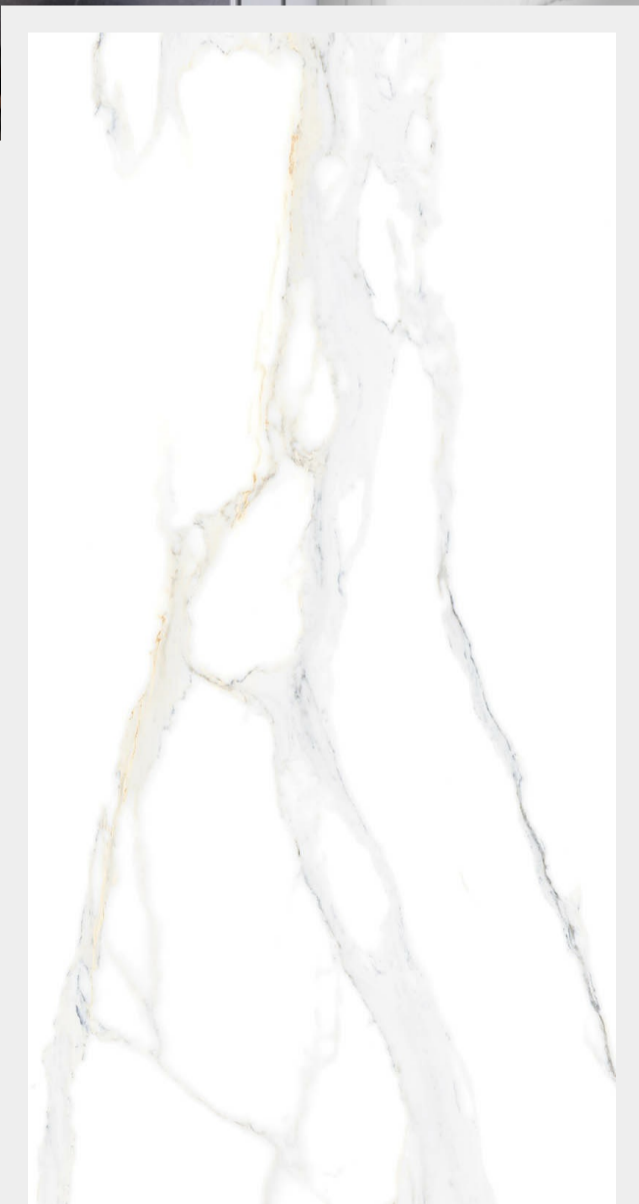

STATUARIO PLUTO

Size
600 X 1200 MM

Finish
Super White Glossy

Thickness
9 mm

Random
5