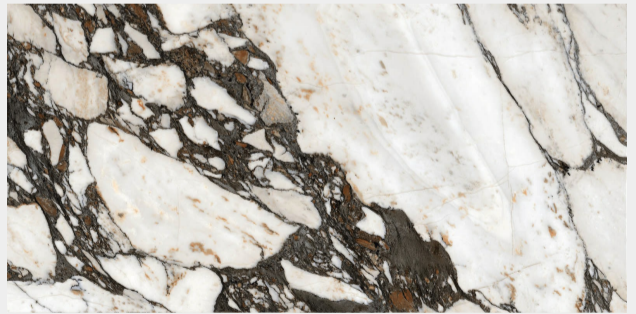

CROWN STATUARIO

Size
600 X 1200 MM

Finish
Super White Glossy

Thickness
9 mm

Random
4