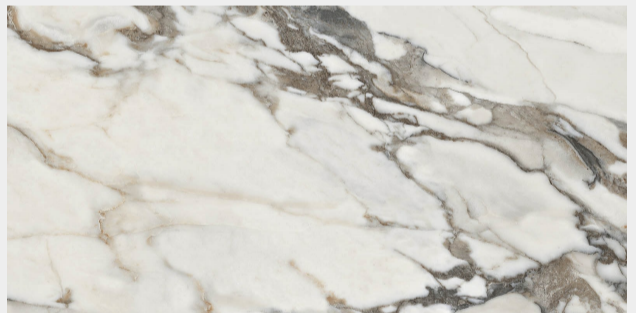

ANTIQUÉ STATUARIO

Size
600 X 1200 MM

Finish
Super White Glossy

Thickness
9 mm

Random
4