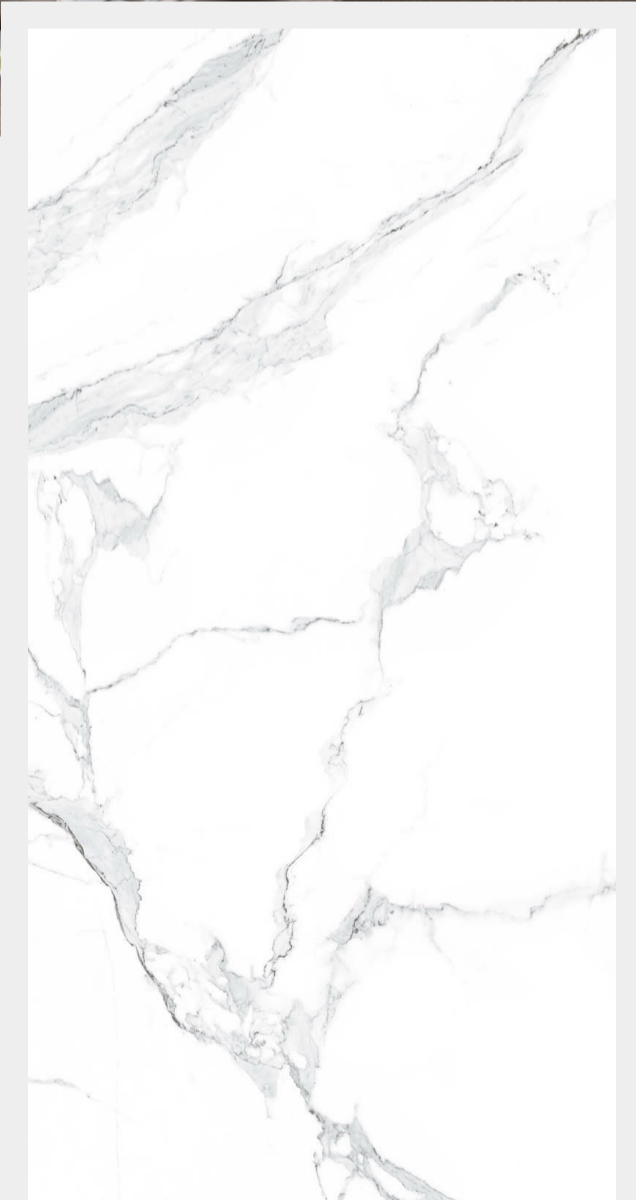

Thickness
9 mm

Random
4

CALACATTA GRAY

Size
600 X 1200 MM

Finish
Super White Glossy

Thickness
9 mm

Random
4

COSMO WHITE