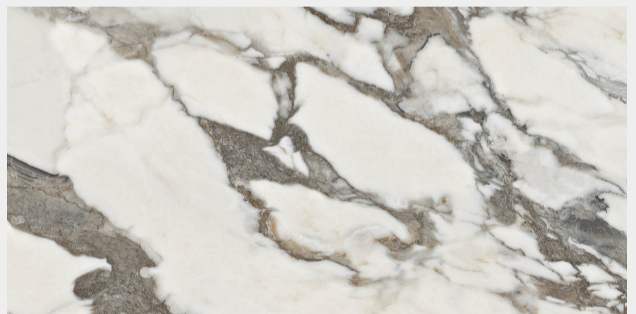

ANTIQUÉ STATUARIO

Size
600 X 1200 MM

Finish
Super White Glossy

Thickness
9 mm

Random
4