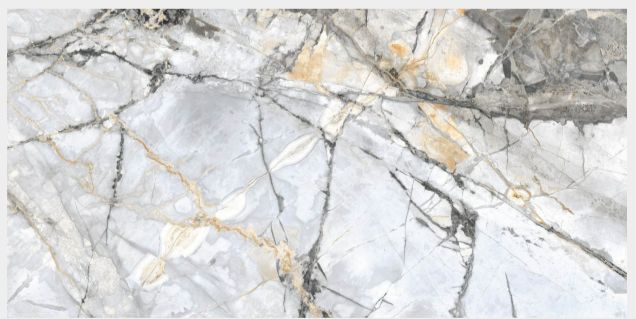

IMPIRIAL WHITE

Size
600 X 1200 MM

Finish
Super White Glossy

Thickness
9 mm

Random
4

IRON GRIS

Size
600 X 1200 MM

Finish
Super White Glossy