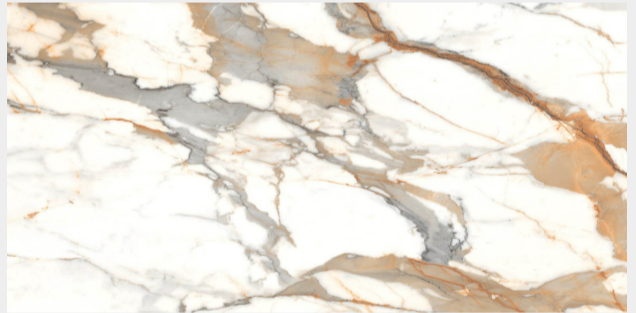

VOLGA GOLD

Size
600 X 1200 MM

Finish
Super White Glossy

Thickness
9 mm

Random
5