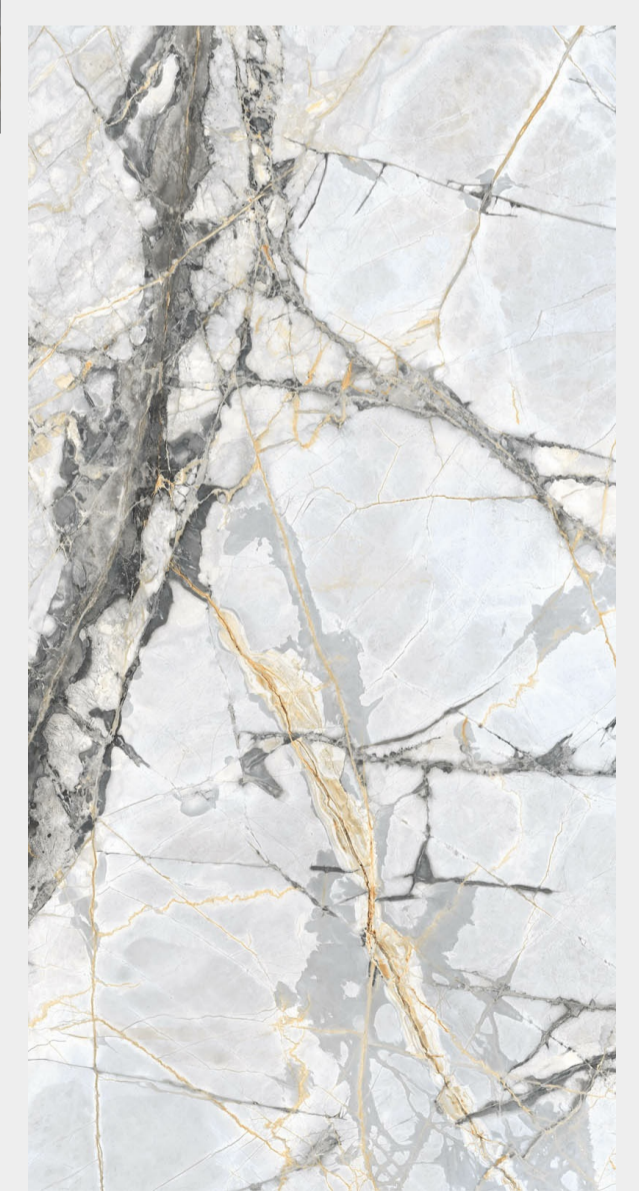

IMPIRIAL WHITE

Size
600 X 1200 MM

Finish
Super White Glossy

Thickness
9 mm

Random
4

IRON GRIS

Size
600 X 1200 MM

Finish
Super White Glossy