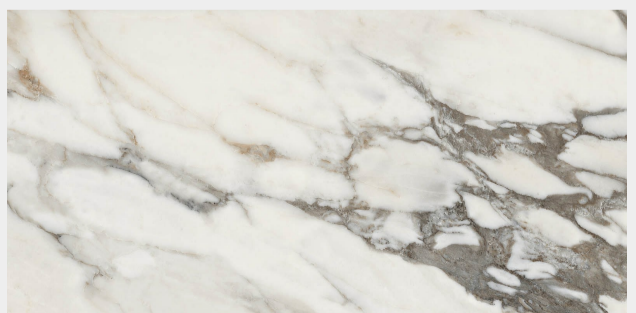

ANTIQUÉ STATUARIO

Size
600 X 1200 MM

Finish
Super White Glossy

Thickness
9 mm

Random
4