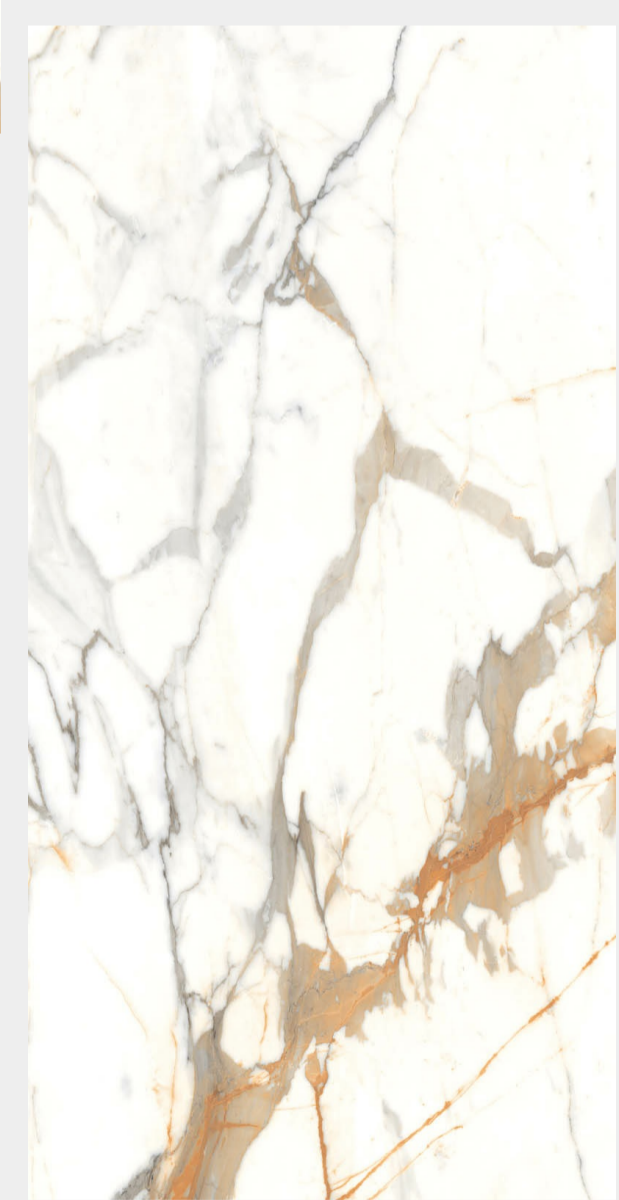

Random
4

ULTIMO STATURIO

Size
600 X 1200 MM

Finish
Super White Glossy

Thickness
9 mm

Random
5

VOLGA GOLD

Size
600 X 1200 MM