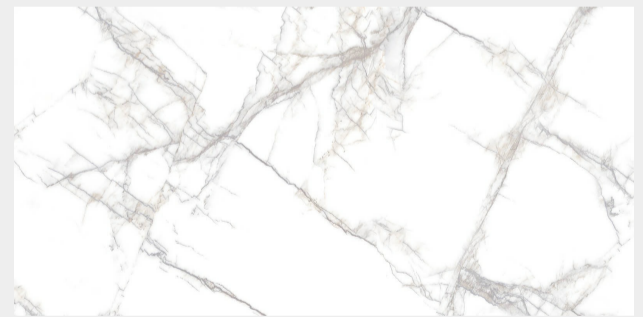

SYDNEY STATUARIO

Size
600 X 1200 MM

Finish
Super White Glossy

Thickness
9 mm

Random
4