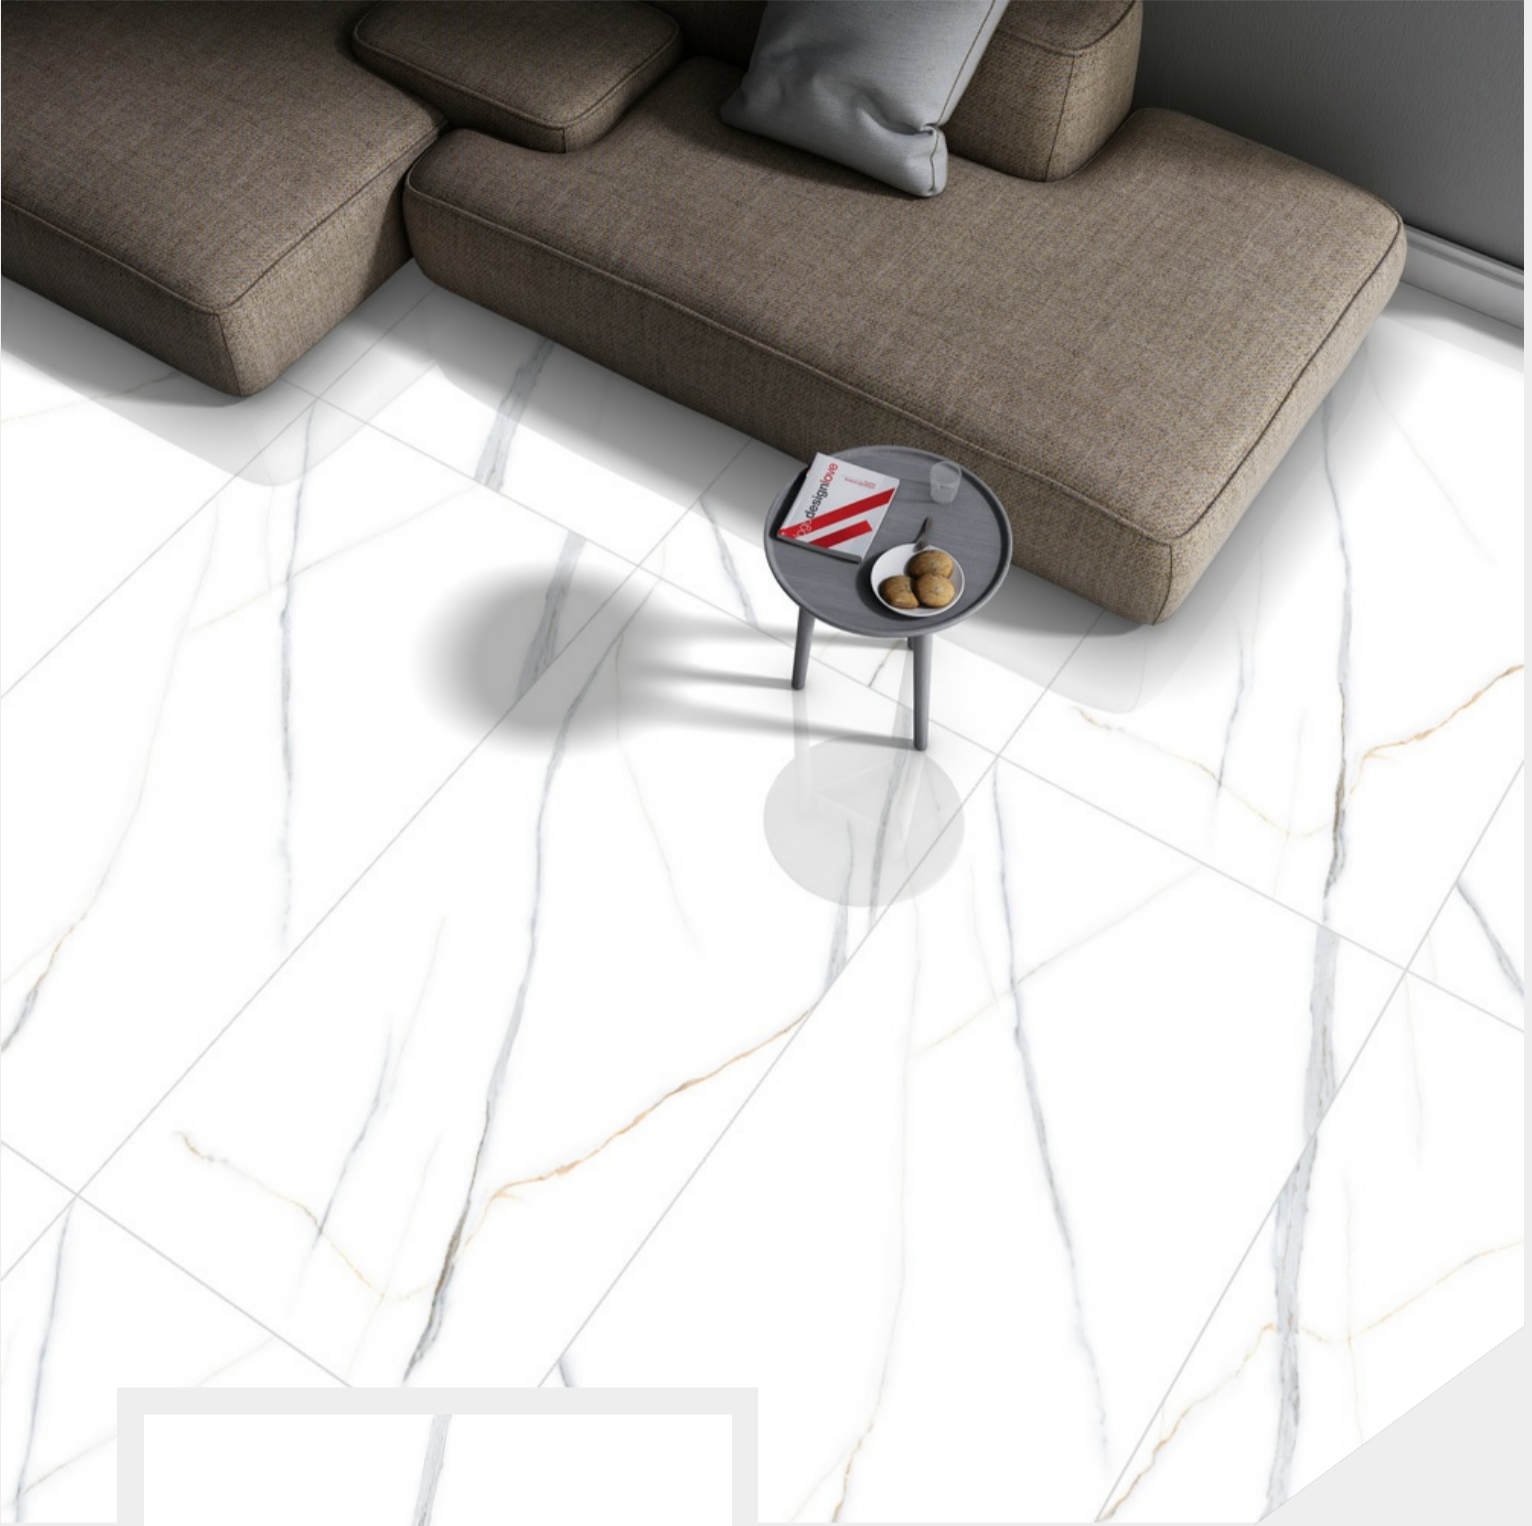

ZENITH STATUARIO

Size
600 X 1200 MM

Finish
Super White Glossy

Thickness
9 mm

Random
4