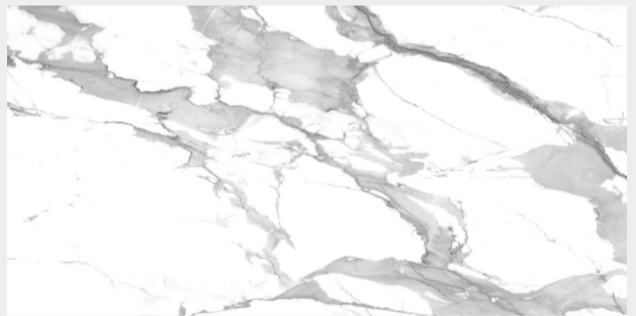

VOLGA GRAY

Size
600 X 1200 MM

Finish
Super White Glossy

Thickness
9 mm

Random
5