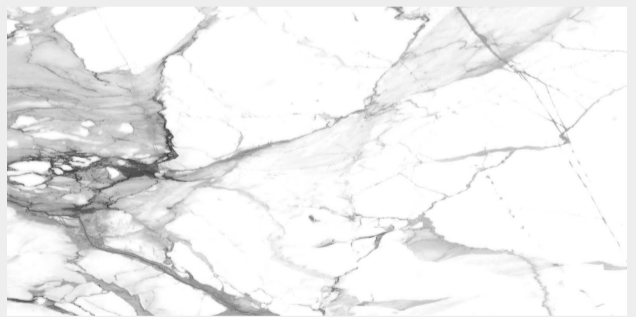

VOLGA GRAY

Size
600 X 1200 MM

Finish
Super White Glossy

Thickness
9 mm

Random
5