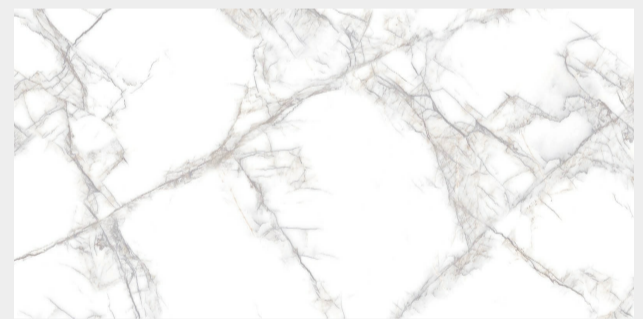

SYDNEY STATUARIO

Size
600 X 1200 MM

Finish
Super White Glossy

Thickness
9 mm

Random
4