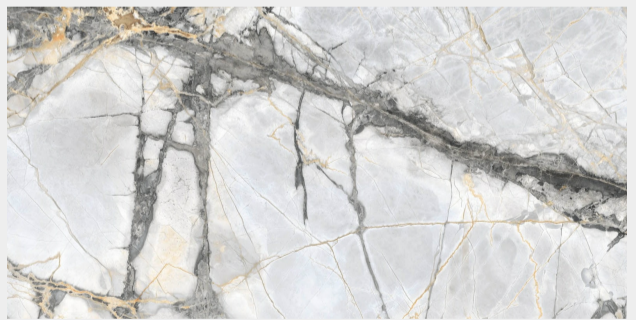

IMPIRIAL WHITE

Size
600 X 1200 MM

Finish
Super White Glossy

Thickness
9 mm

Random
4

IRON GRIS

Size
600 X 1200 MM

Finish
Super White Glossy