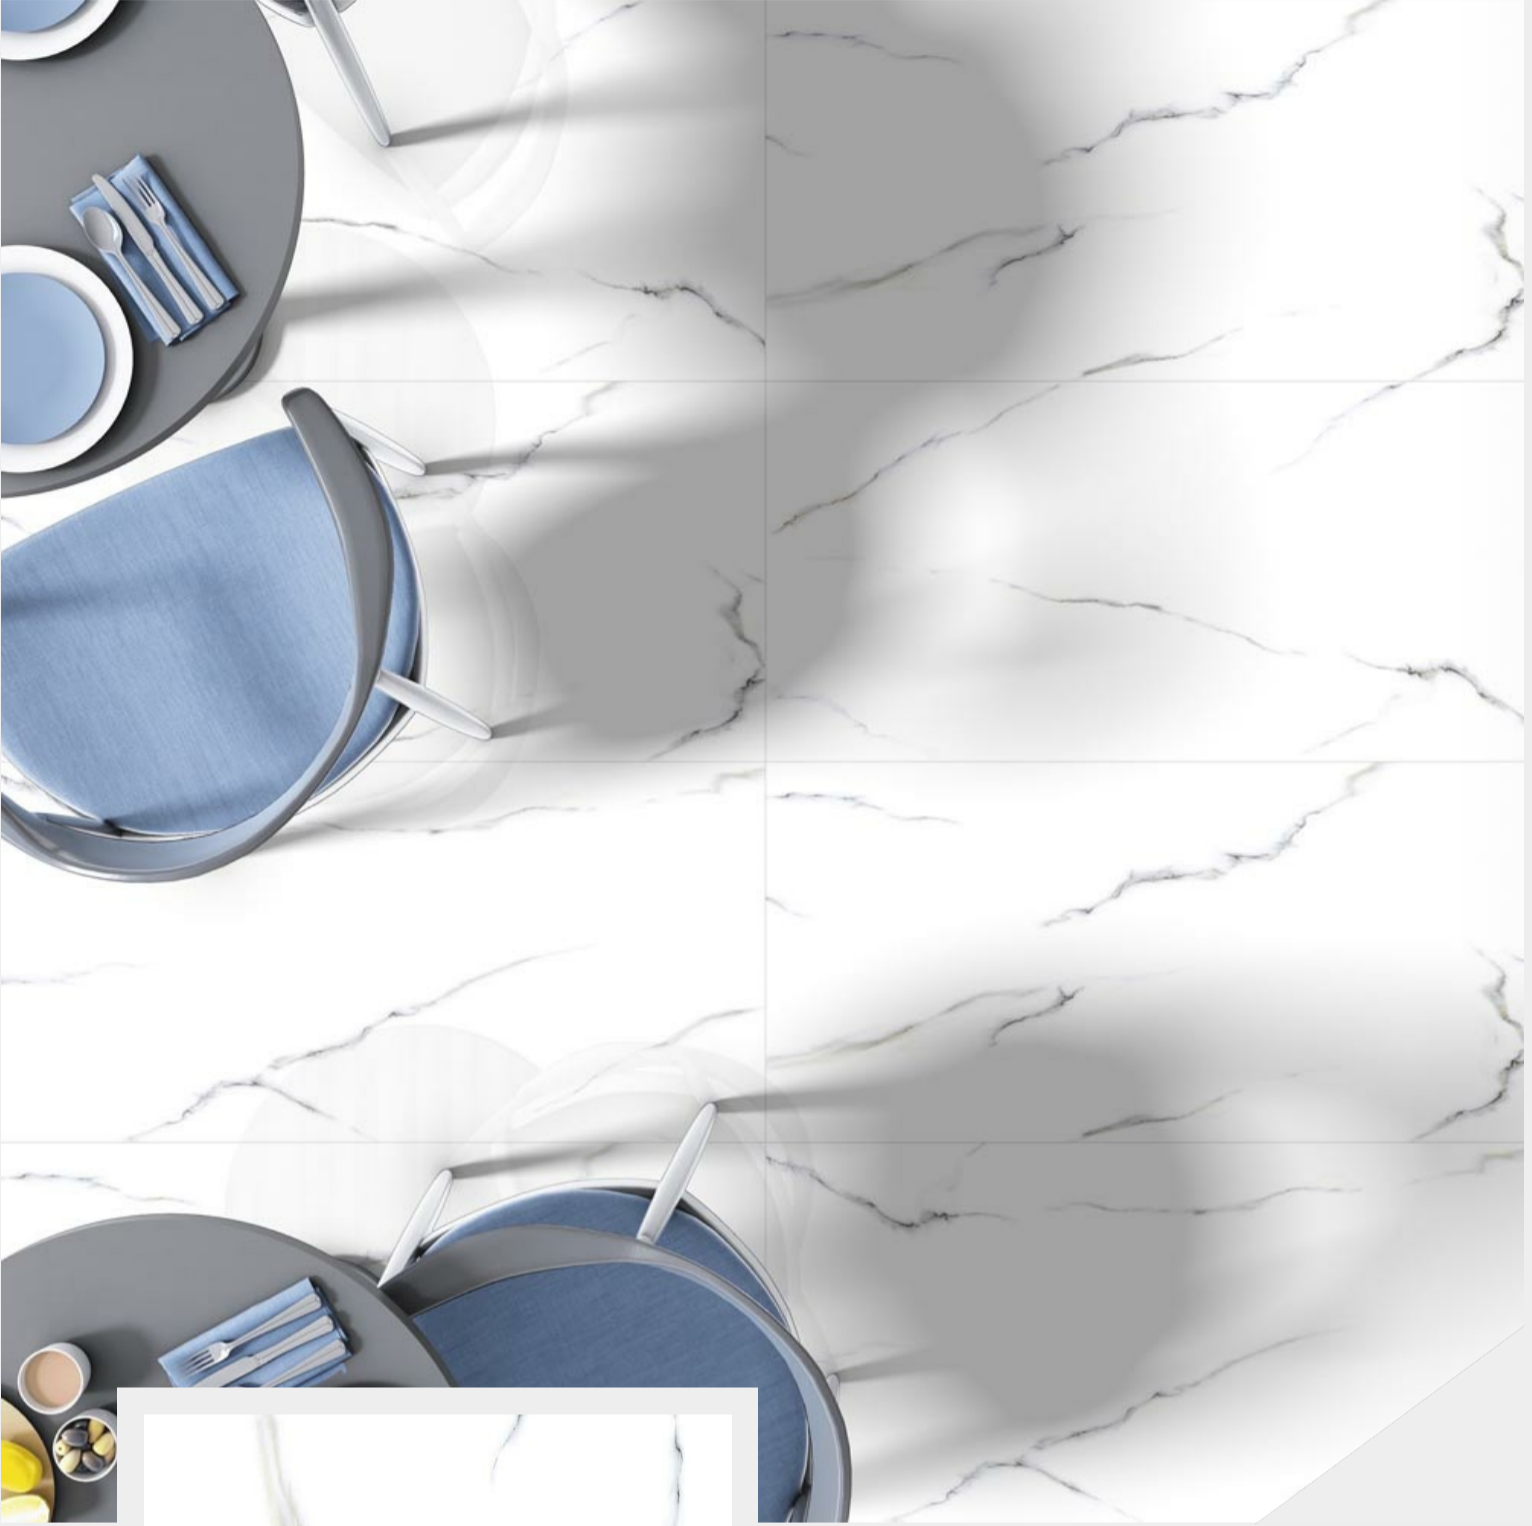

LEROX WHITE

Size
600 X 1200 MM

Finish
Super White Glossy

Thickness
9 mm

Random
3