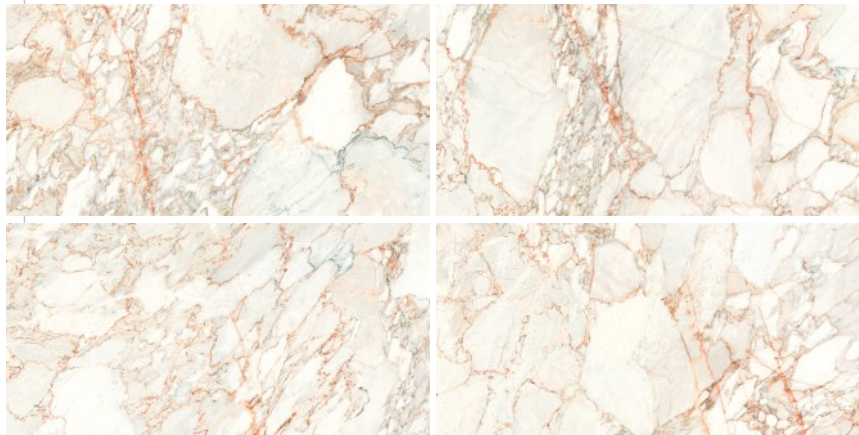

RANDOM:
04

**SPACIFIC
NATURAL**

www.solorex.com

SIZE:
600x1200 mm

FINISH:
Semi high glossy

THICKNESS:
9 mm

RANDOM:
04

**SPIDER
GOLD**