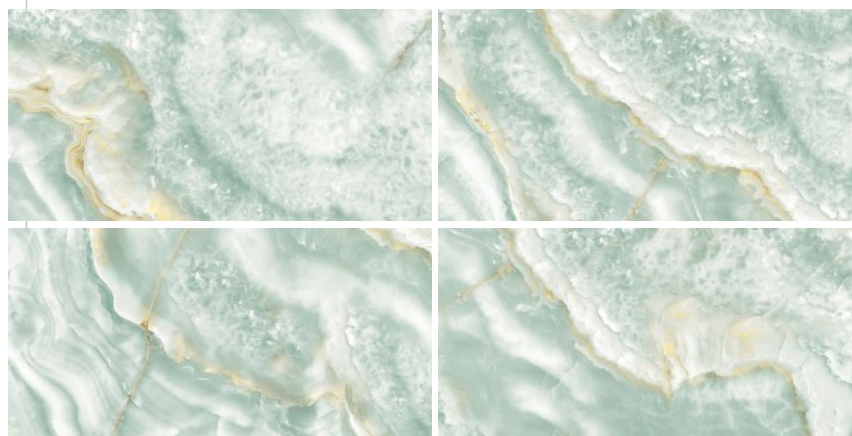

www.solorex.com

SIZE:
600x1200 mm

FINISH:
Semi high glossy

THICKNESS:
9 mm

RANDOM:
04

**SOFITA
ONYX AQUA**

www.solorex.com

SIZE:
600x1200 mm