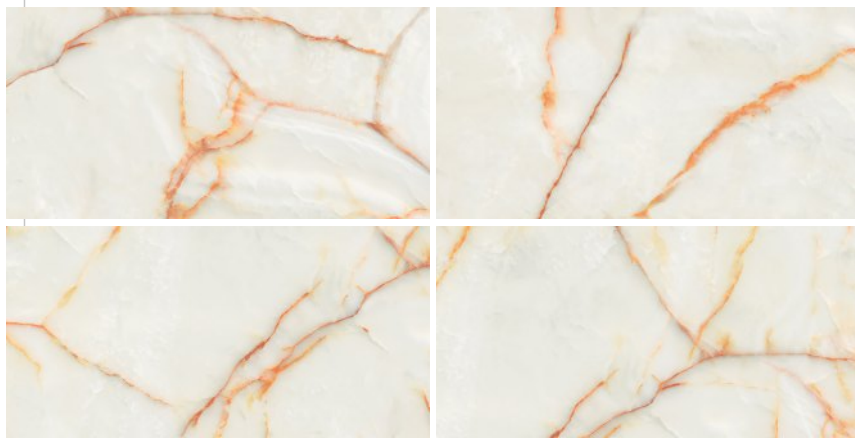

RANDOM:
04

**FLORAL
ONYX**

www.solorex.com

SIZE:
600x1200 mm

FINISH:
Semi high glossy

THICKNESS:
9mm

RANDOM:
04

**GLACIAR
ONYX**