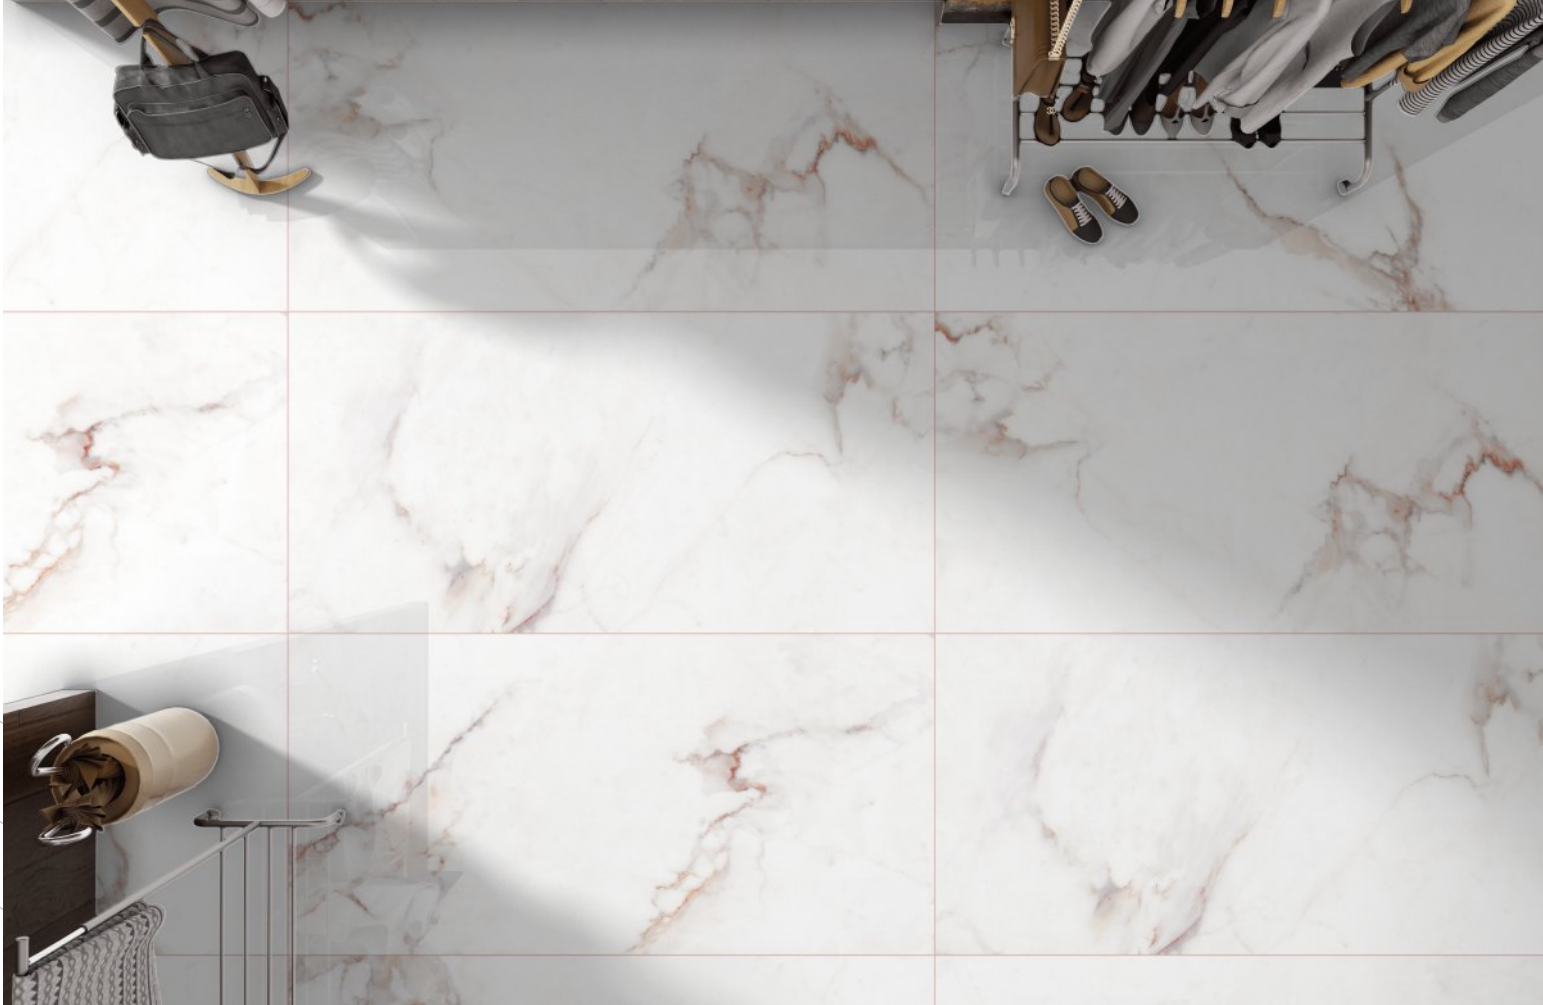

9 mm

RANDOM:

04

**SOLORES
RED**

www.solorex.com

SIZE:
600x1200 mm

FINISH:
Semi high glossy

THICKNESS:
9 mm