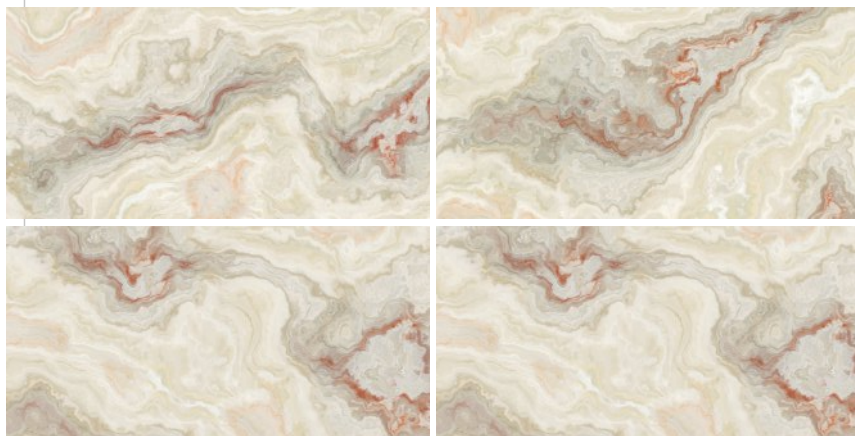

SIZE:
600x1200 mm

FINISH:
Semi high glossy

THICKNESS:
9 mm

RANDOM:
03

**SELONA
ONYX**

www.solorex.com