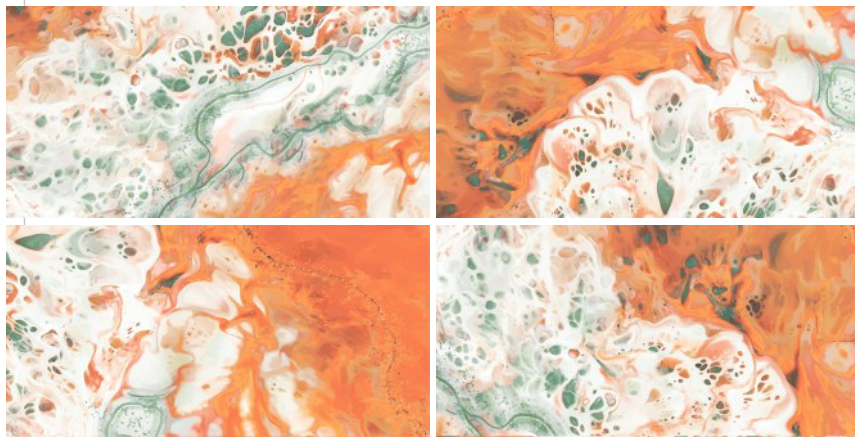

**ANTONIO
AZUL**

www.solorex.com

SIZE:
600x1200 mm

FINISH:
Semi high glossy

THICKNESS:
9 mm

RANDOM:
04

**ANTONIO
MULTY**

www.solorex.com