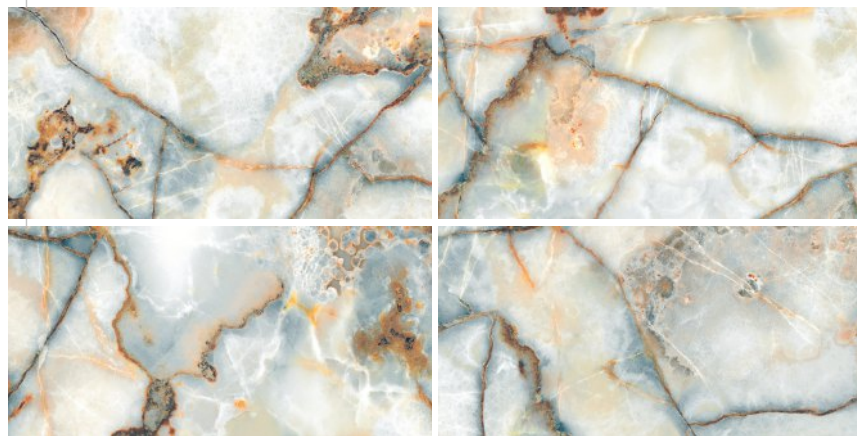

SIZE:
600x1200 mm

FINISH:
Semi high glossy

THICKNESS:
9 mm

RANDOM:
04

**AMPHORA
MULTY**

www.solorex.com