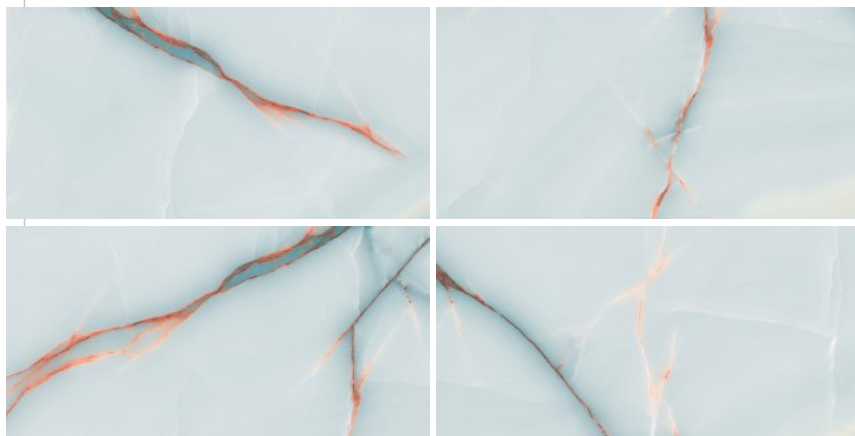

www.solorex.com

SIZE:
600x1200 mm

FINISH:
Semi high glossy

THICKNESS:
9 mm

RANDOM:
04

**SCARLATE
ONYX MIST**

www.solorex.com

SIZE:
600x1200 mm