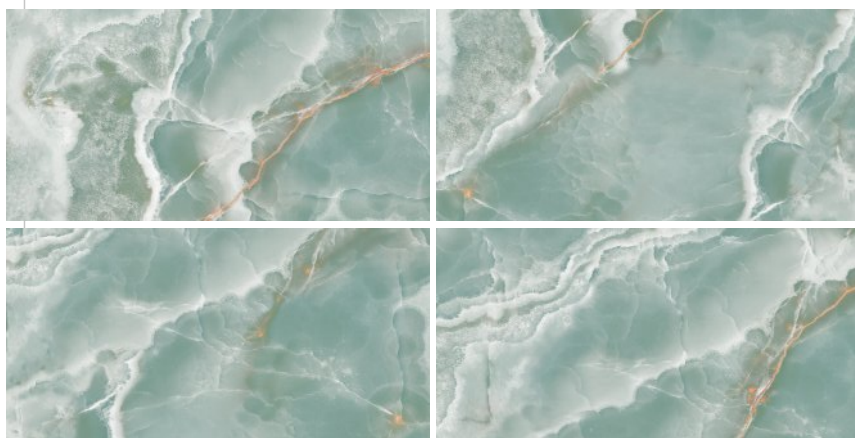

04

**NORWAY
ORANGE**

www.solorex.com

SIZE:
600x1200 mm

FINISH:
Semi high glossy

THICKNESS:
9 mm

RANDOM:
04

**NORWAY
SKY**