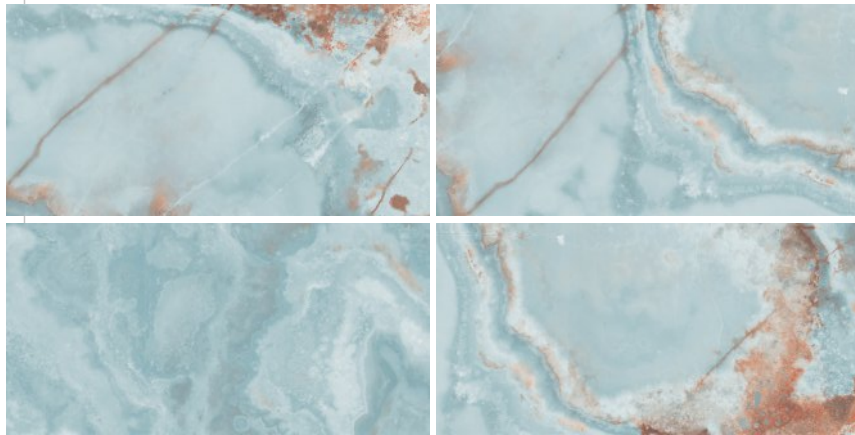

SIZE:
600x1200 mm

FINISH:
Semi high glossy

THICKNESS:
9 mm

RANDOM:
04

**PERLINA
ONYX AQUA**

www.solorex.com