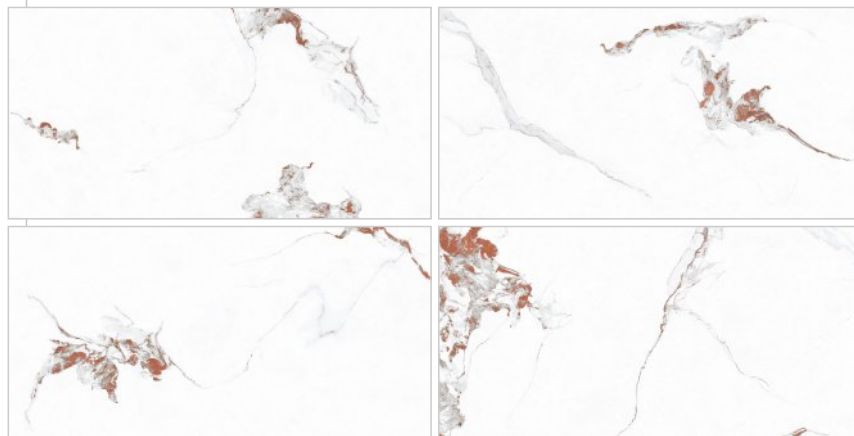

www.solorex.com

SIZE:
600x1200 mm

FINISH:
Semi high glossy

THICKNESS:
9 mm

RANDOM:
10

**URBAN
RED**

www.solorex.com

SIZE: