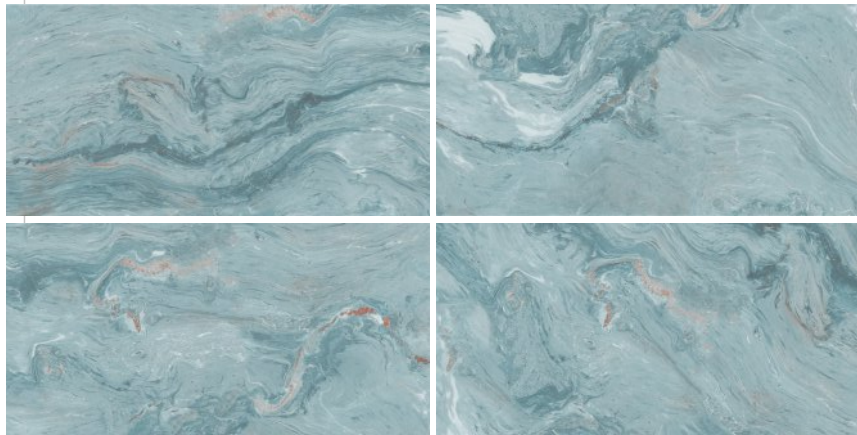

SIZE:
600x1200 mm

FINISH:
Semi high glossy

THICKNESS:
9 mm

RANDOM:
04

**LINEN
BLUE**

www.solorex.com