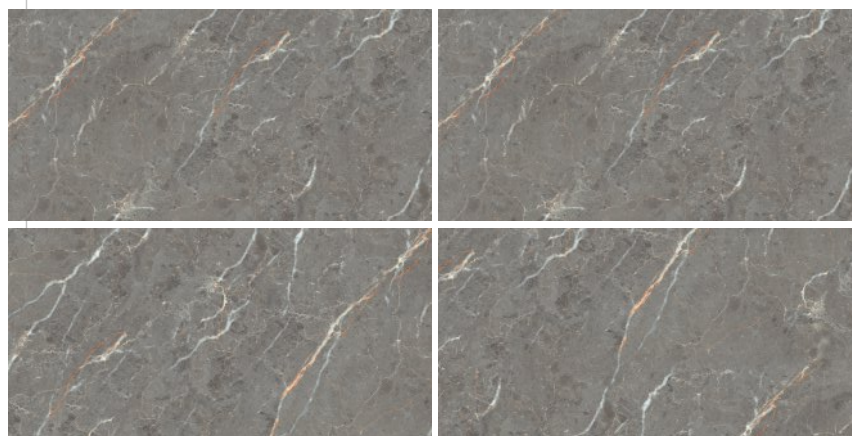

www.solorex.com

SIZE:
600x1200 mm

FINISH:
Semi high glossy

THICKNESS:
9 mm

RANDOM:
04

**PRADISO
NATURAL**

www.solorex.com

SIZE:
600x1200 mm