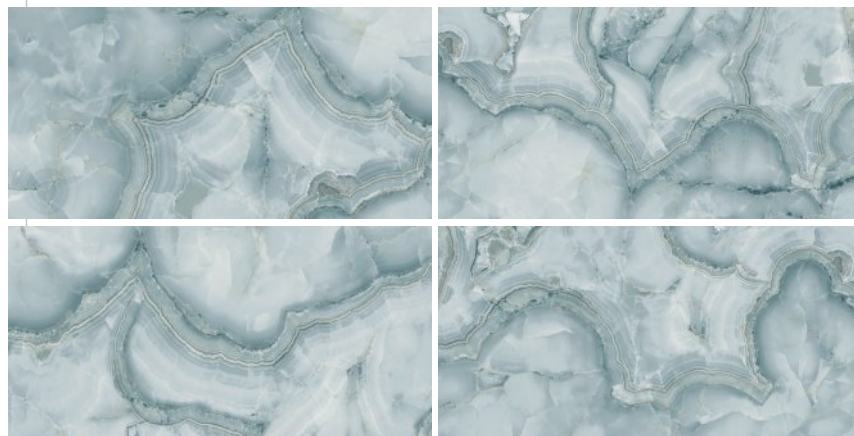

SIZE:
600x1200 mm

FINISH:
Semi high glossy

THICKNESS:
9 mm

RANDOM:
04

**ROMEN
AQUA**

www.solorex.com