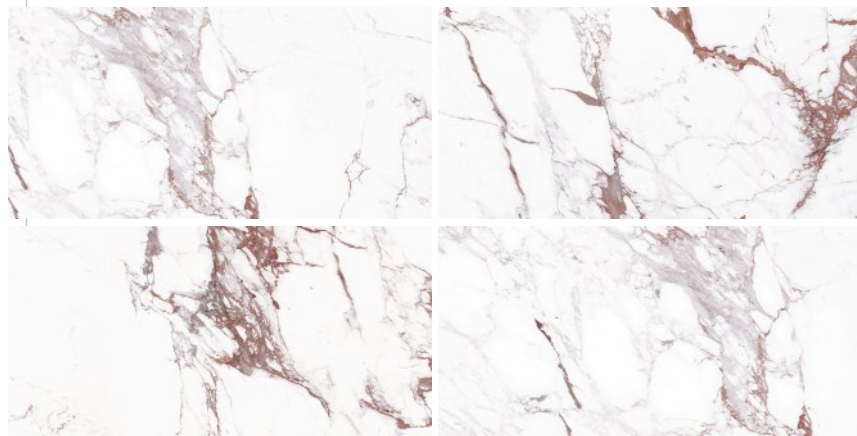

THICKNESS:
9 mm

RANDOM:
03

**CERANDO
AQUA**

www.solorex.com

SIZE:
600x1200 mm

FINISH:
Semi high glossy

THICKNESS:
9 mm

RANDOM:
04