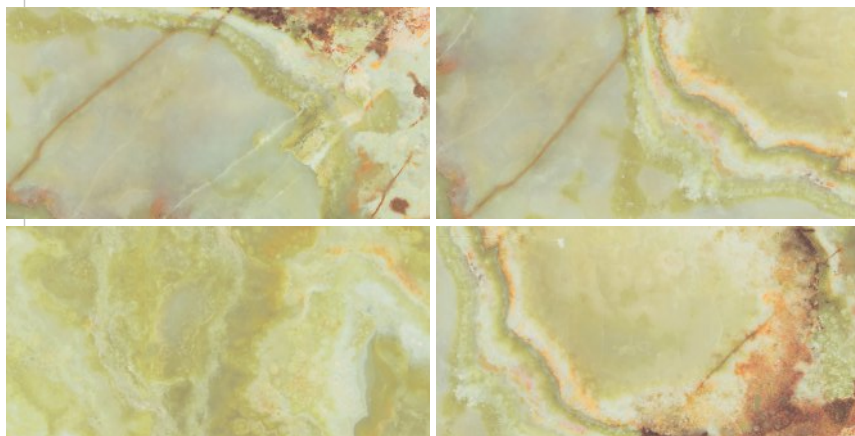

RANDOM:
04

**PERLINA
ONYX BIANCO**

www.solorex.com

SIZE:
600x1200 mm

FINISH:
Semi high glossy

THICKNESS:
9 mm

RANDOM:
04

**PERLINA
ONYX NATURAL**