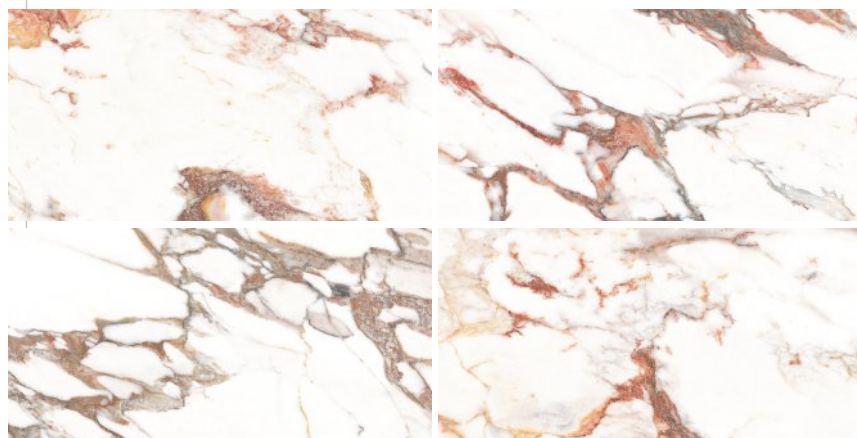

SIZE:

600x1200 mm

FINISH:

Semi high glossy

THICKNESS:

9 mm

RANDOM:

04

**SOLORES
RED**

www.solorex.com