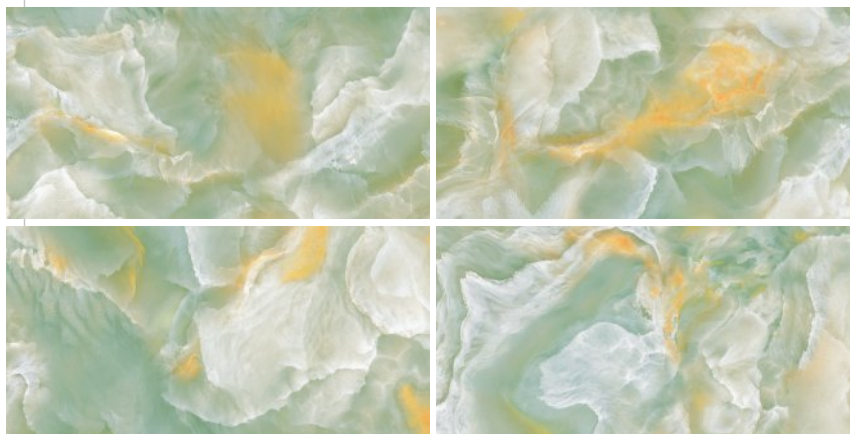

www.solorex.com

SIZE:
600x1200 mm

FINISH:
Semi high glossy

THICKNESS:
9 mm

RANDOM:
04

**COURIAR
AQUA**

www.solorex.com

**FUSION
GREEN**