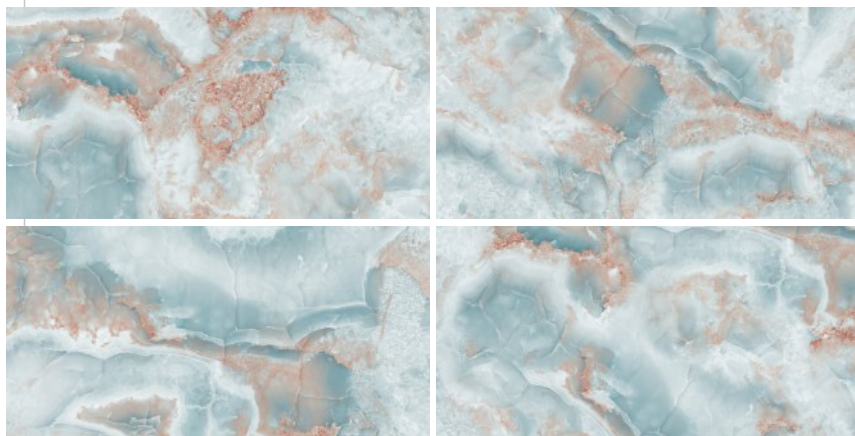

RANDOM:
04

**FLORAL
ONYX**

www.solorex.com

SIZE:
600x1200 mm

FINISH:
Semi high glossy

THICKNESS:
9mm

RANDOM:
04

**GLACIAR
ONYX**