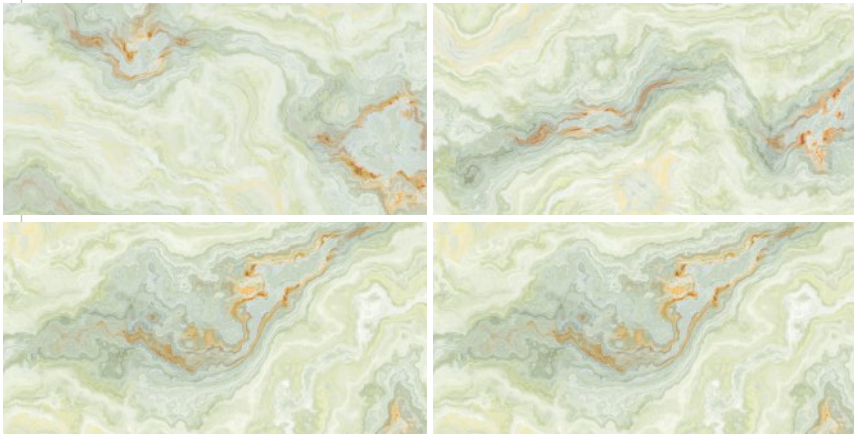

SIZE:
600x1200 mm

FINISH:
Semi high glossy

THICKNESS:
9 mm

RANDOM:
03

**SELONA
ONYX AQUA**

www.solorex.com