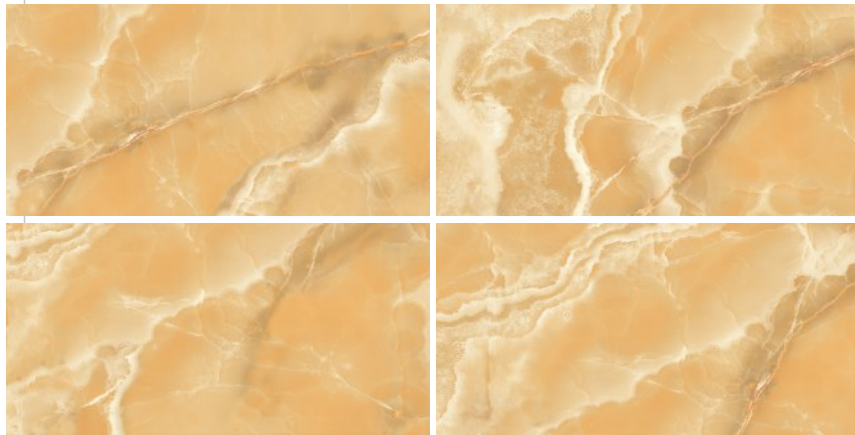

04

**NORWAY
ORANGE**

www.solorex.com

SIZE:
600x1200 mm

FINISH:
Semi high glossy

THICKNESS:
9 mm

RANDOM:
04

**NORWAY
SKY**