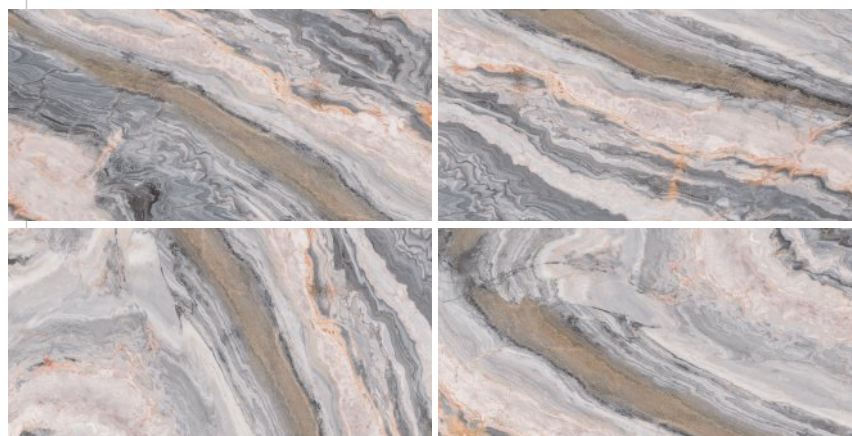

SIZE:
600x1200 mm

FINISH:
Semi high glossy

THICKNESS:
9 mm

RANDOM:
04

**SPACIFIC
NATURAL**

www.solorex.com