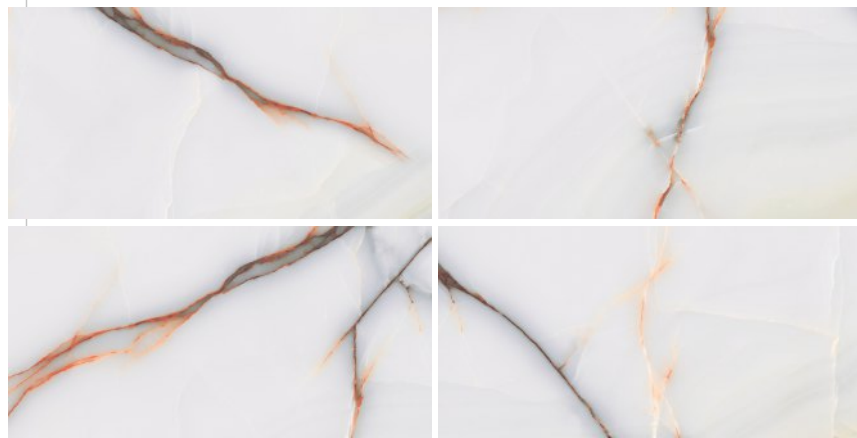

RANDOM:
04

**SALMON
STATURIO**

www.solorex.com

SIZE:
600x1200 mm

FINISH:
Semi high glossy

THICKNESS:
9 mm

RANDOM:
04

**SCARLATE
ONYX**