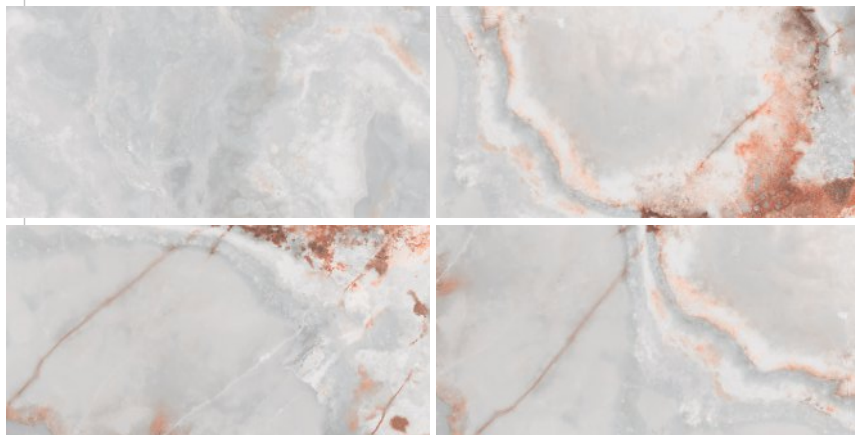

**PERLINA
ONYX BIANCO**

www.solorex.com