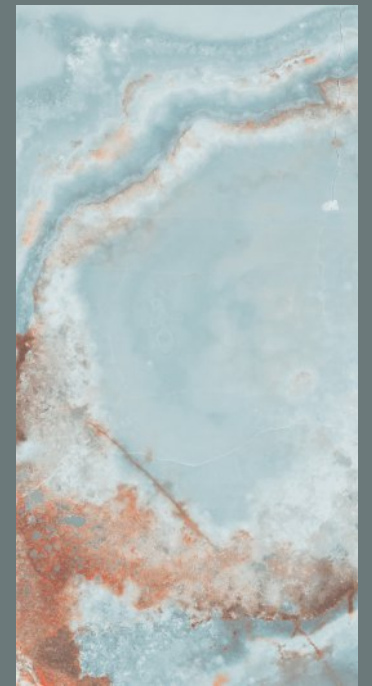

FINISH:
Semi high glossy

THICKNESS:
9 mm

RANDOM:
04

**PERLINA
ONYX AQUA**

www.solorex.com

SIZE:
600x1200 mm

FINISH:
Semi high glossy

THICKNESS:
9 mm