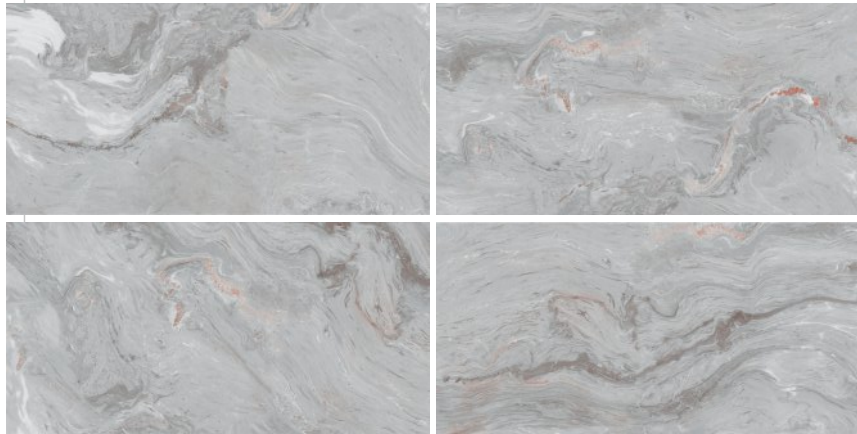

SIZE:
600x1200 mm

FINISH:
Semi high glossy

THICKNESS:
9 mm

RANDOM:
04

**LINEN
GREY**

www.solorex.com