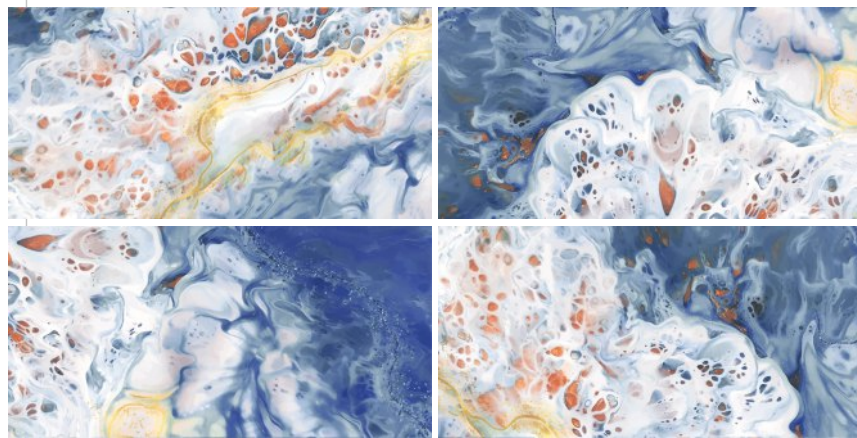

**FROST
RESISTANCE**

**LOW WATER
ABSORPTION**

**CHEMICAL
RESISTANCE**

**STAIN
RESISTANCE**

SIZE:
600x1200 mm

FINISH:
Semi high glossy

THICKNESS:
9 mm

RANDOM:
04