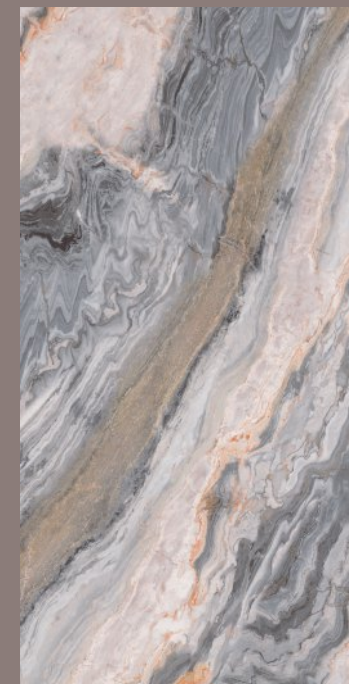

**SPACIFIC
NATURAL**

www.solorex.com