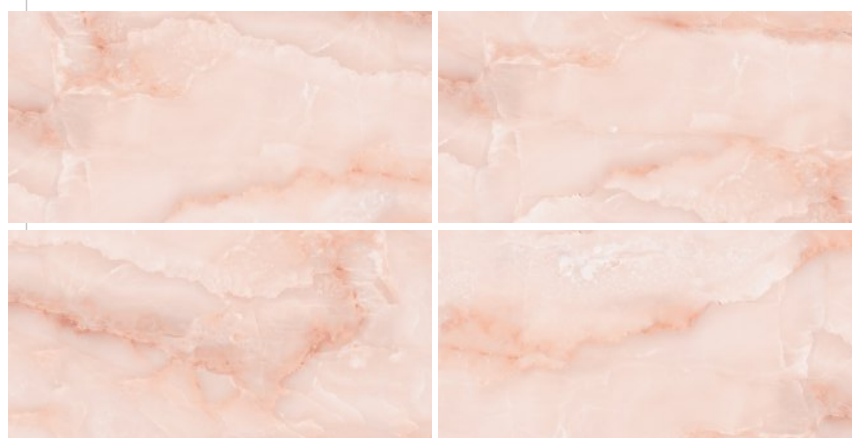

RANDOM:
04

**LINEN
GREY**

www.solorex.com

SIZE:
600x1200 mm

FINISH:
Semi high glossy

THICKNESS:
9 mm

RANDOM:
04

**MORNING
ROSSA**