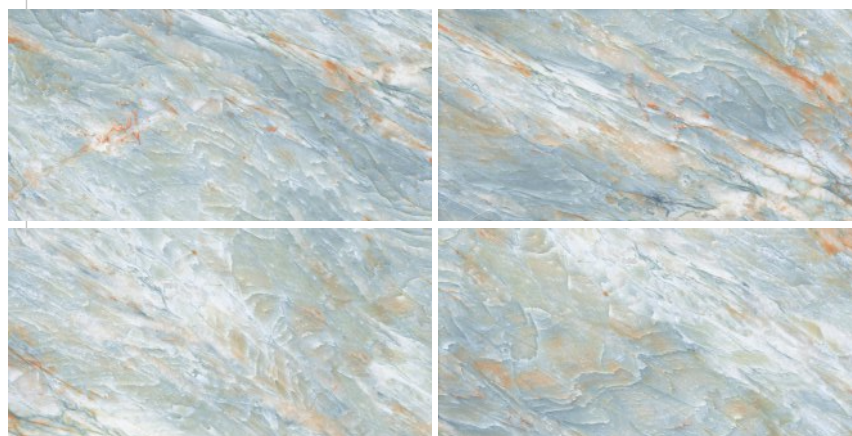

www.solorex.com

SIZE:
600x1200 mm

FINISH:
Semi high glossy

THICKNESS:
9 mm

RANDOM:
04

**COURIAR
AQUA**

www.solorex.com

**FUSION
GREEN**