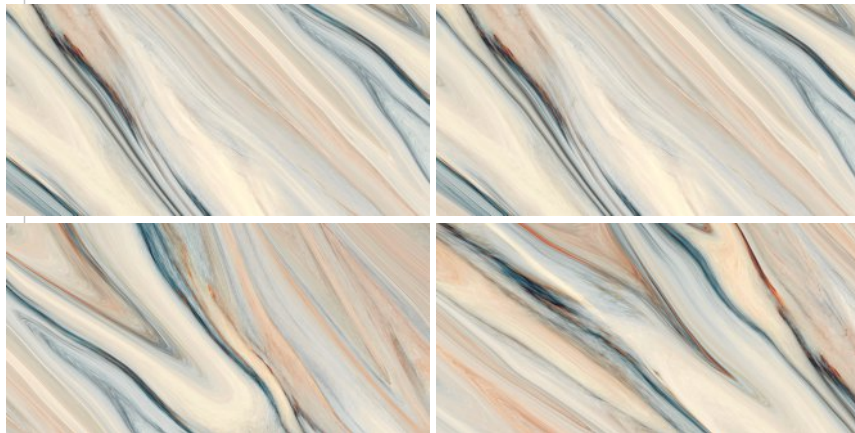

600x1200 mm

FINISH:

Semi high glossy

THICKNESS:

9 mm

RANDOM:

03

**VENIS
MULTY**