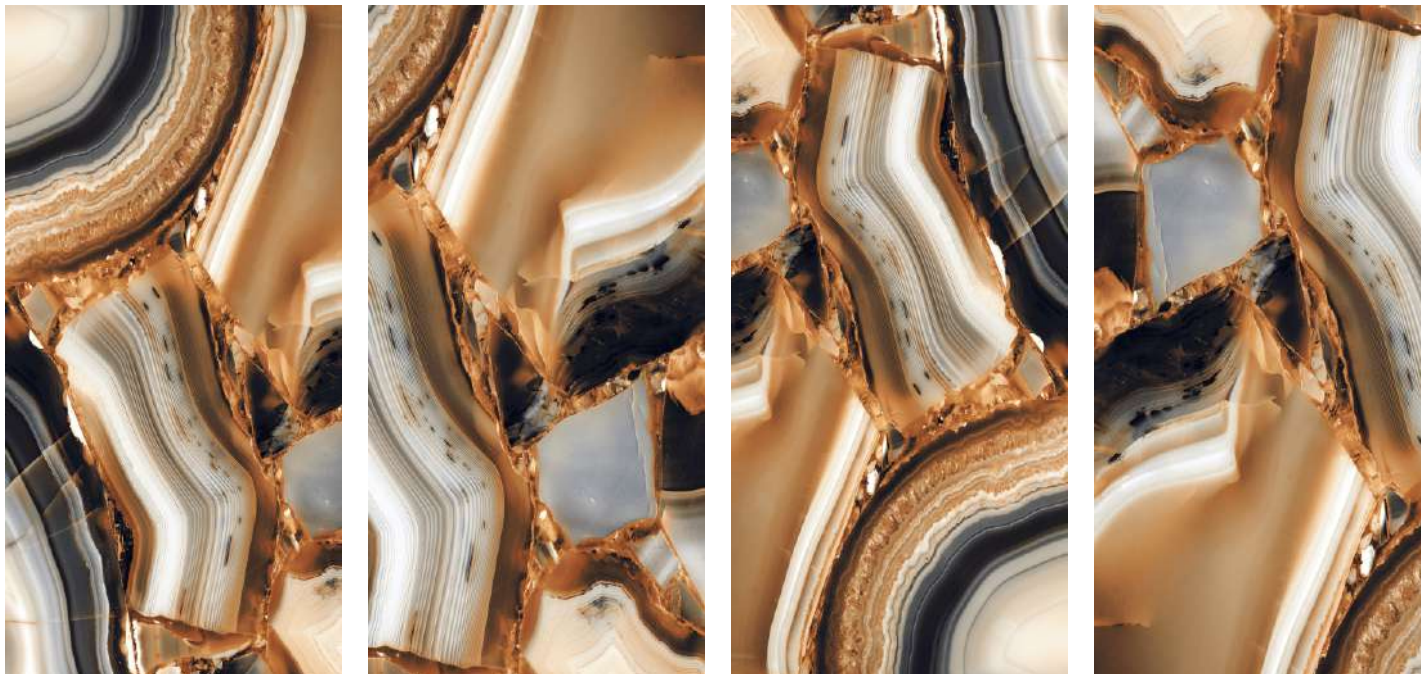

MIRROR STONE

600x1200MM