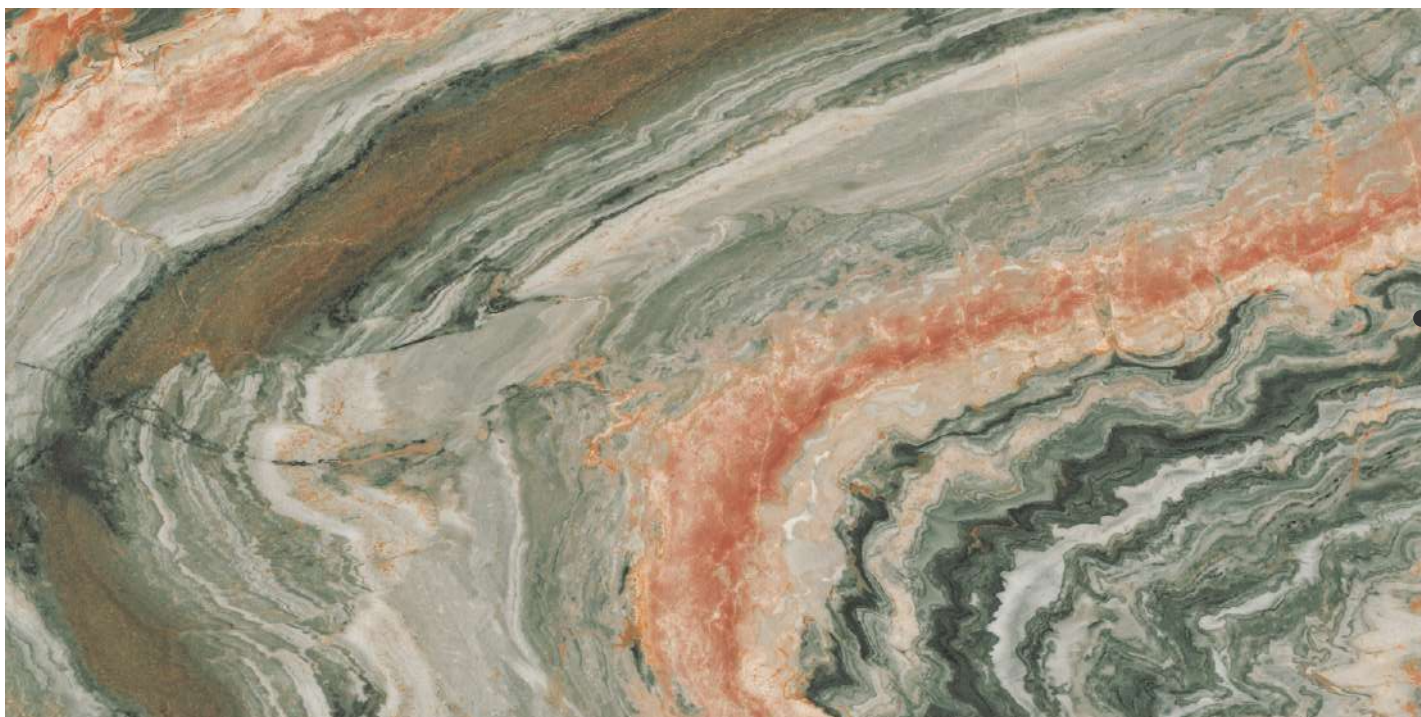

HIGH GLOSS

KITCHEN

BEDROOM

LIVINGROOM

SHOPS

4F

CLICK HERE