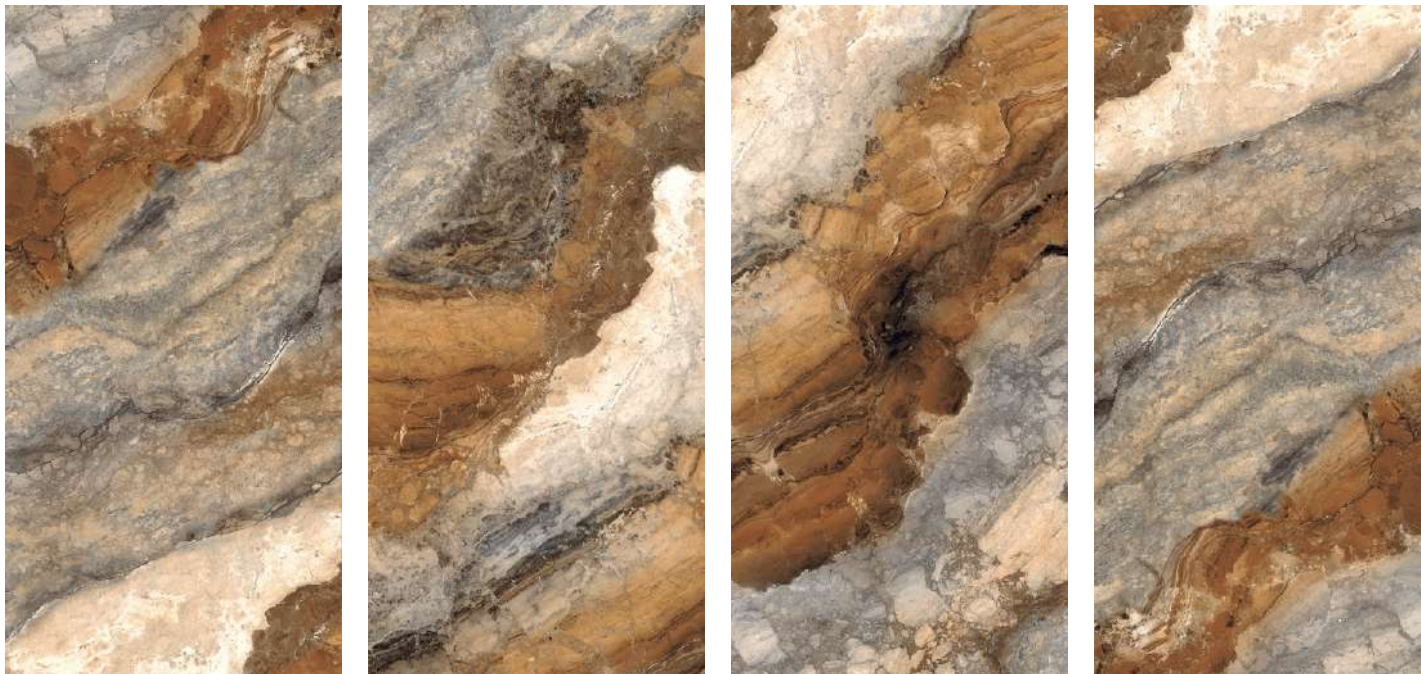

**PADRON BLUE**

**600x1200MM**

**HIGH GLOSS**

-  KITCHEN
-  BEDROOM
-  LIVINGROOM
-  SHOPS

**3F**

**CLICK HERE**

**PADRON BROWN**

**600x1200MM**