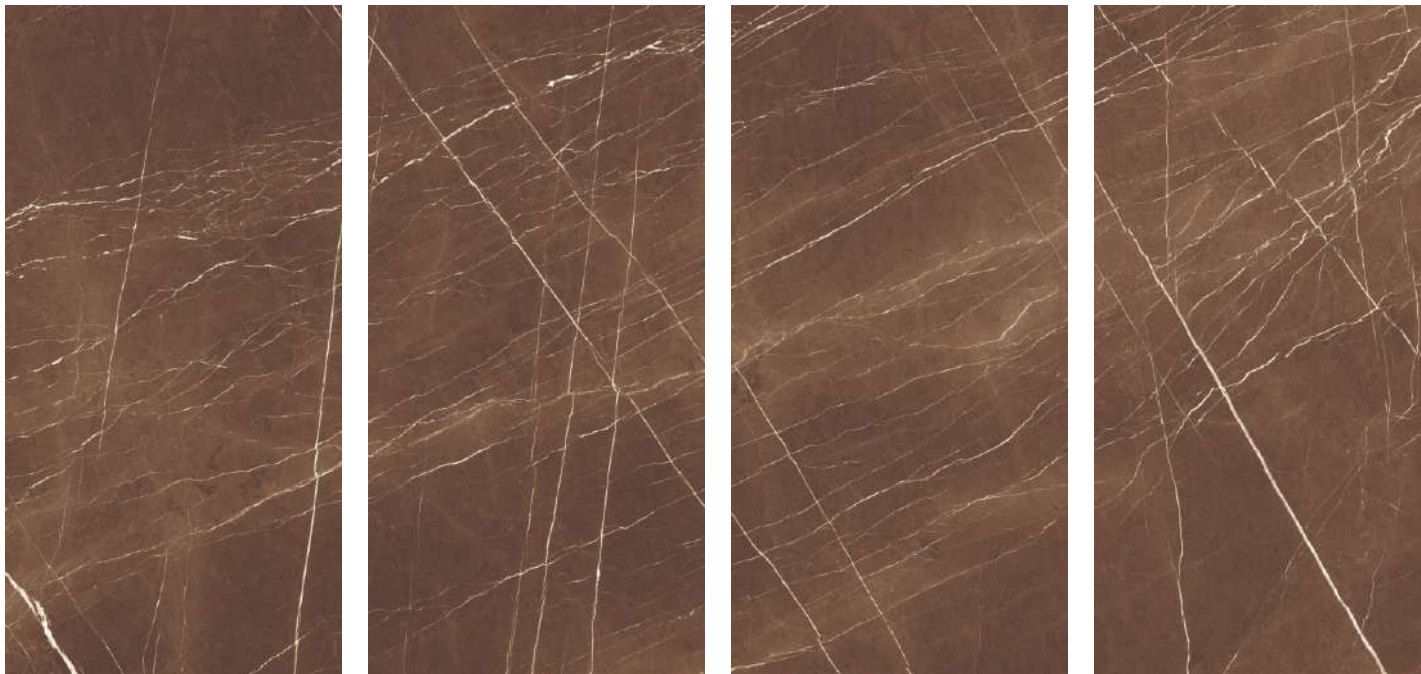

MERQUINA BROWN

600x1200MM