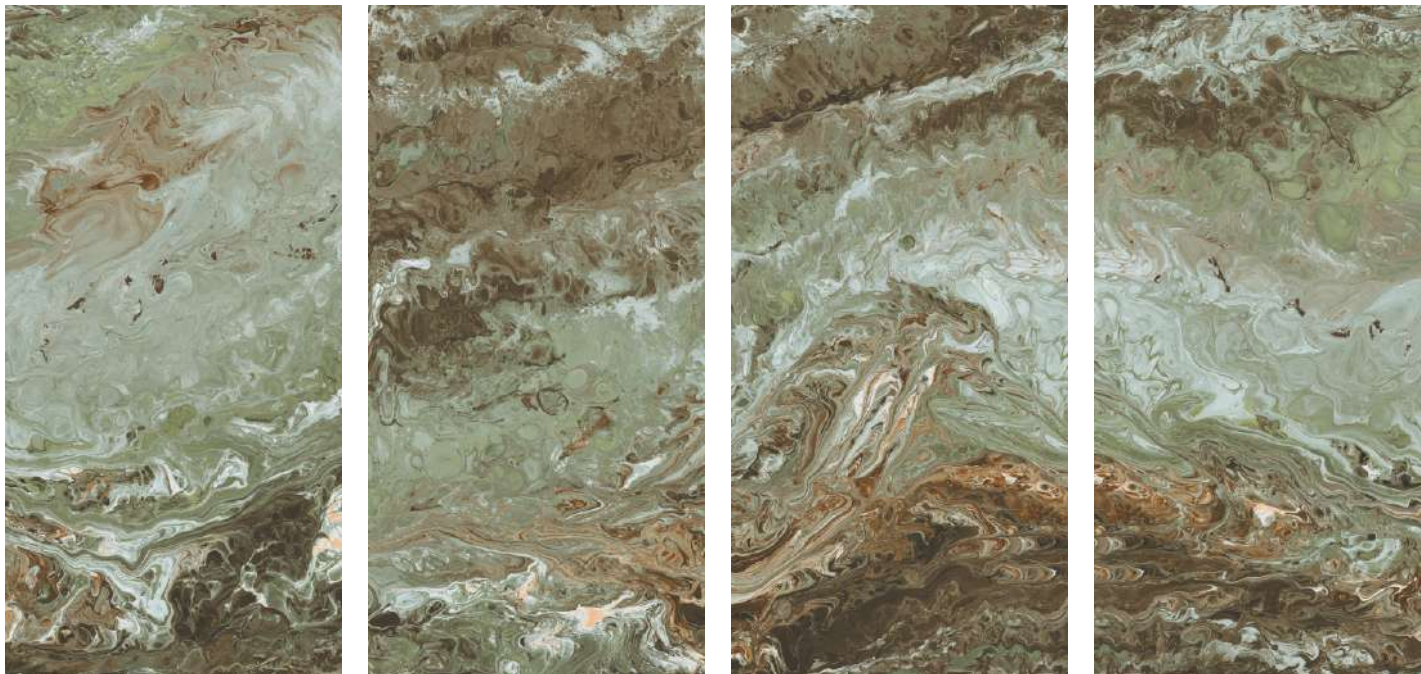

LIVINGROOM

SHOPS

**4F**

**CLICK HERE**

**ANDRO GREEN**

**600x1200MM**

**HIGH GLOSS**

KITCHEN