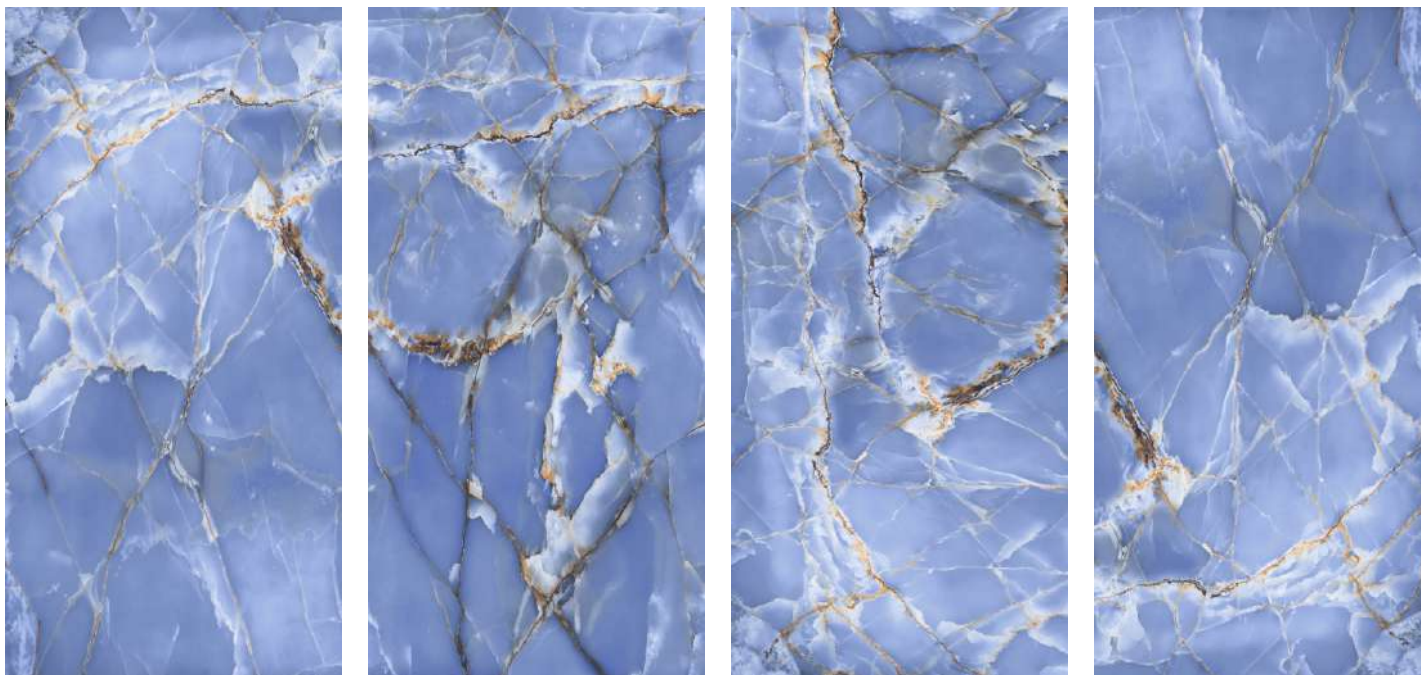

KITCHEN

BEDROOM

LIVINGROOM

SHOPS

**2F**

**CLICK HERE**

**ROMA ONYX BLUE**

**600x1200MM**