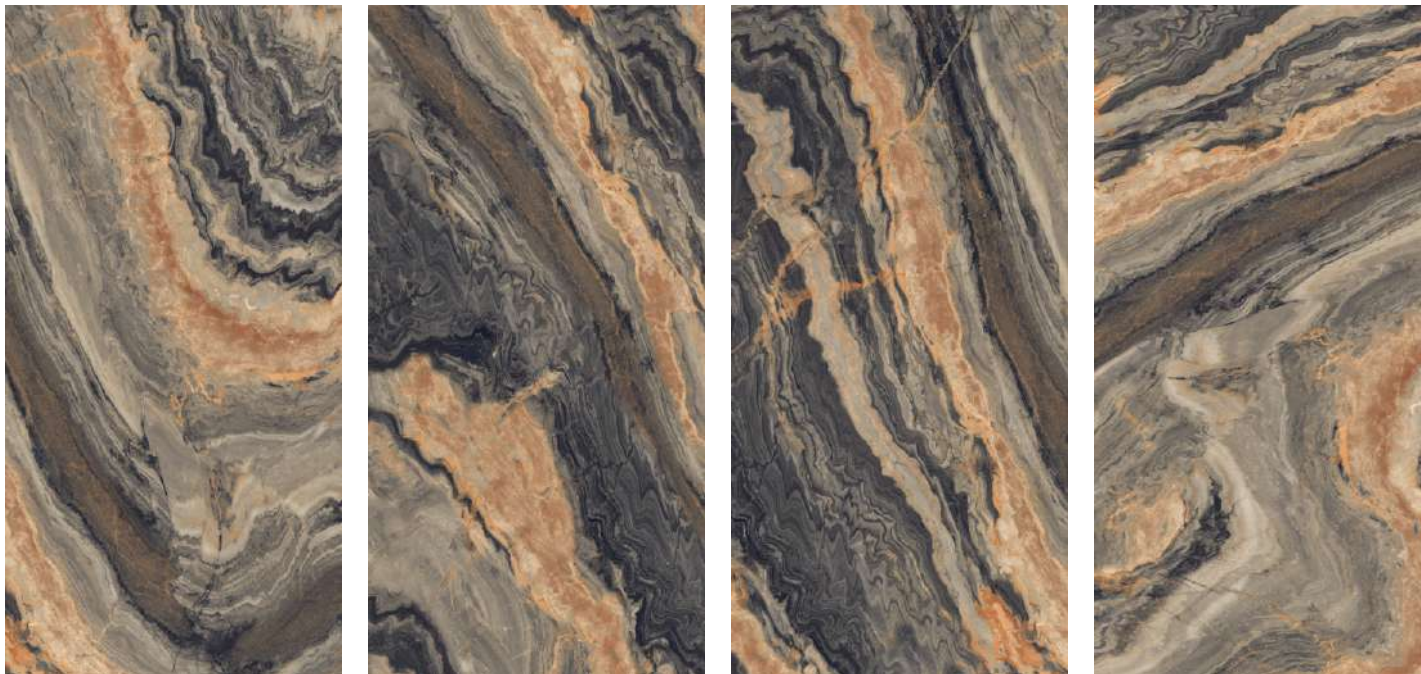

LIVINGROOM

SHOPS

**4F**

**CLICK HERE**

**MELINA NATURAL**

**600x1200MM**

**HIGH GLOSS**

-  KITCHEN
-  BEDROOM
-  LIVINGROOM
-  SHOPS