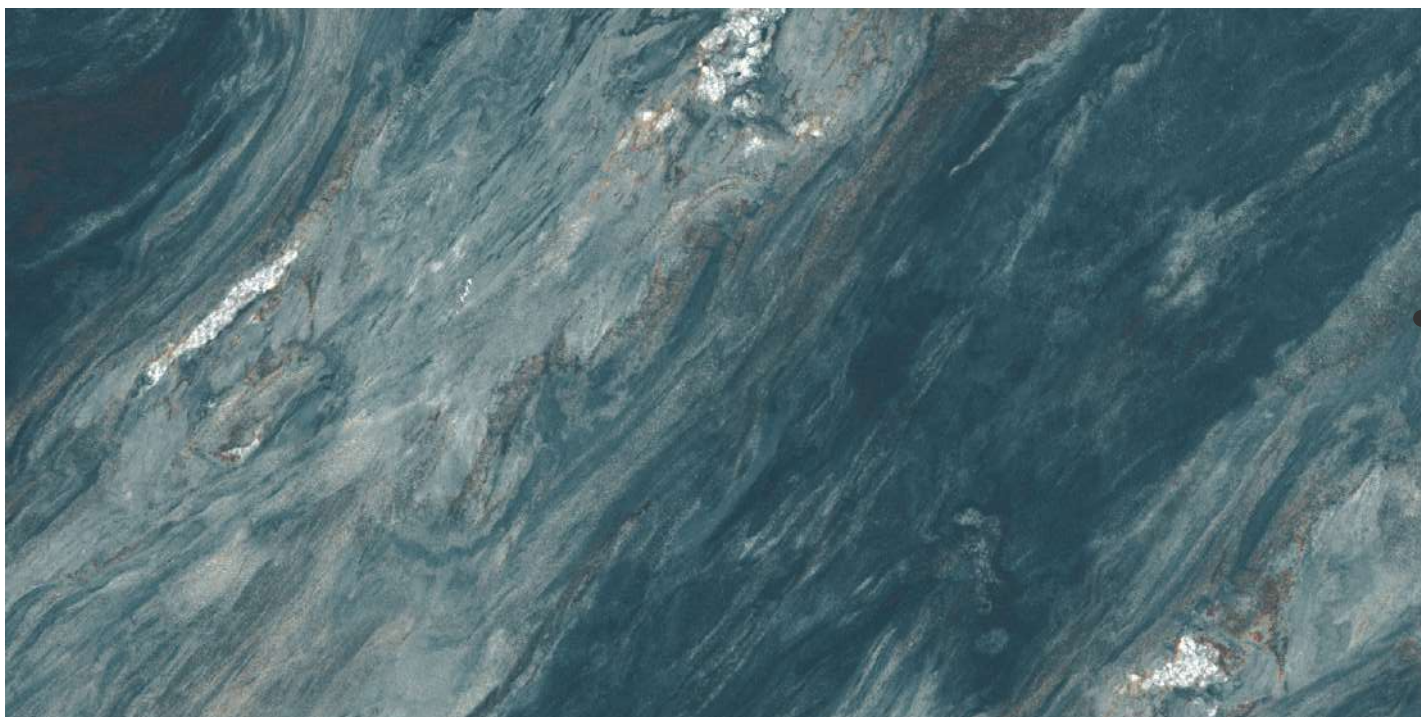

**HIGH GLOSS**

**3F**

-  KITCHEN
-  BEDROOM
-  LIVINGROOM
-  SHOPS

[CLICK HERE](#)

**RIMIONY AQUA**

**600x1200MM**

**HIGH GLOSS**

KITCHEN