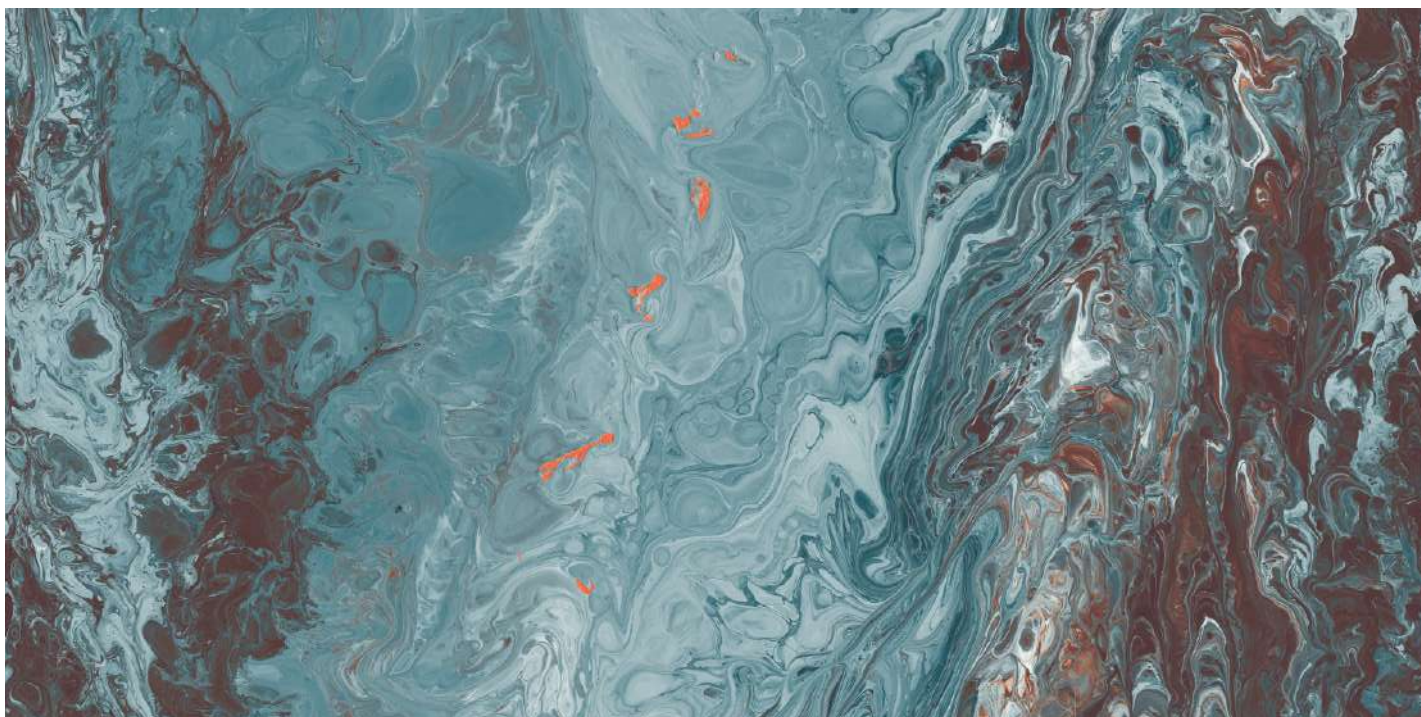

**4F**

**CLICK HERE**

**ANDRO AQUA**

**600x1200MM**

**HIGH GLOSS**

KITCHEN

BEDROOM

LIVINGROOM