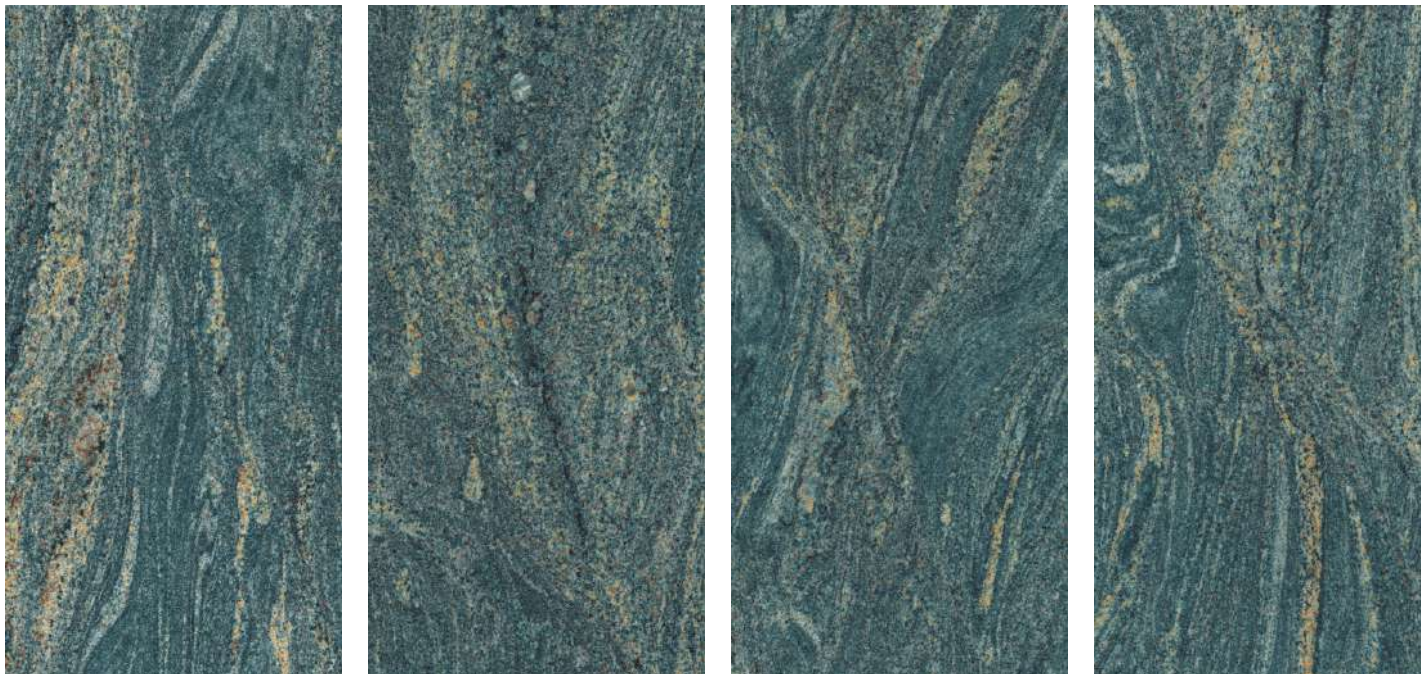

IRINO AQUA

600x1200MM