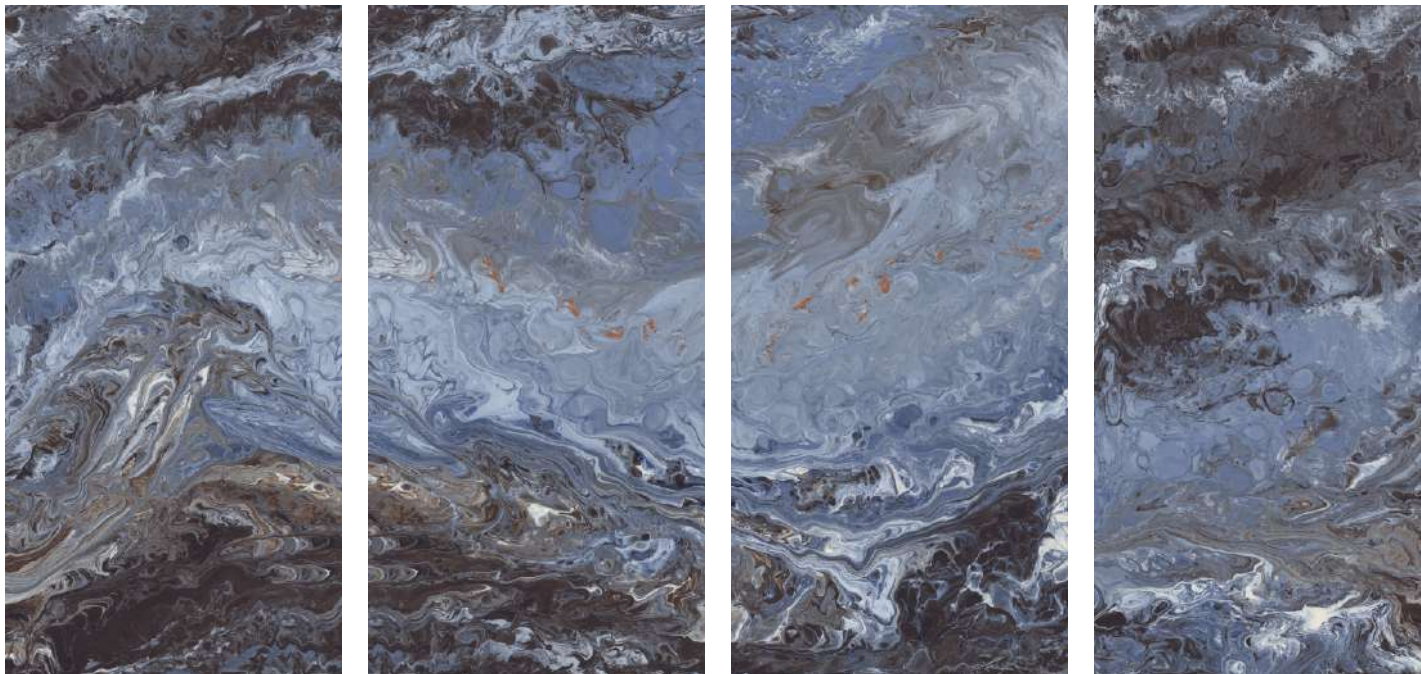

SHOPS

**4F**

**CLICK HERE**

**ANDRO BLUE**

**600x1200MM**

**HIGH GLOSS**

KITCHEN

BEDROOM