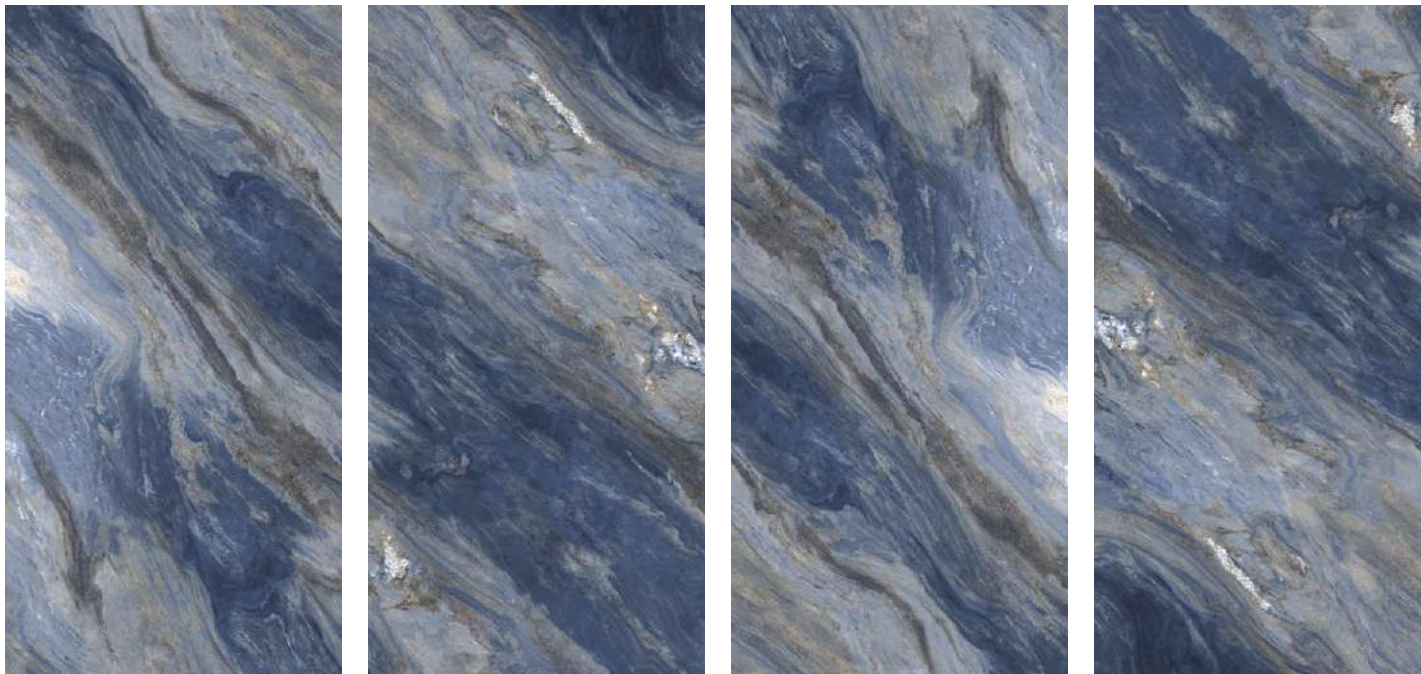

BEDROOM

LIVINGROOM

SHOPS

**2F**

[CLICK HERE](#)

**RIMIONY BLUE**

**600x1200MM**

**HIGH GLOSS**