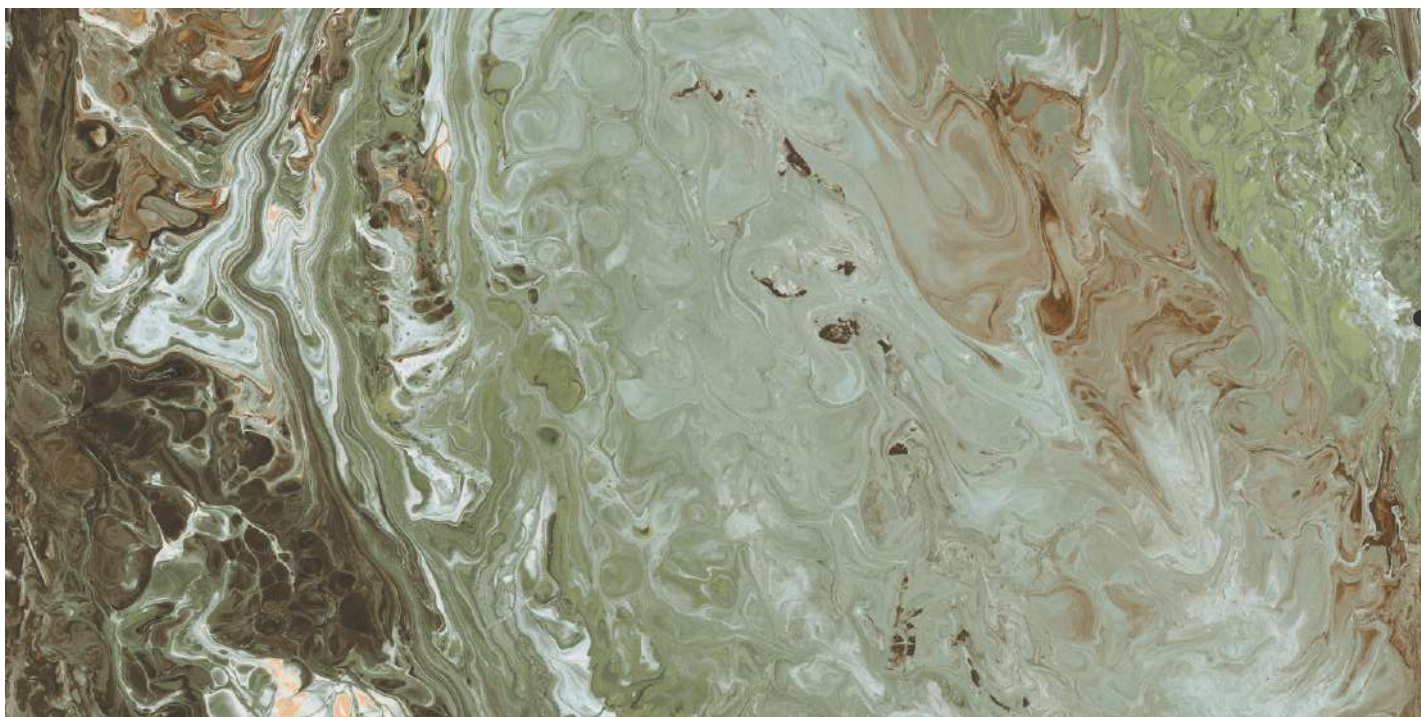

LIVINGROOM

SHOPS

**4F**

**CLICK HERE**

**ANDRO GREEN**

**600x1200MM**

**HIGH GLOSS**

KITCHEN