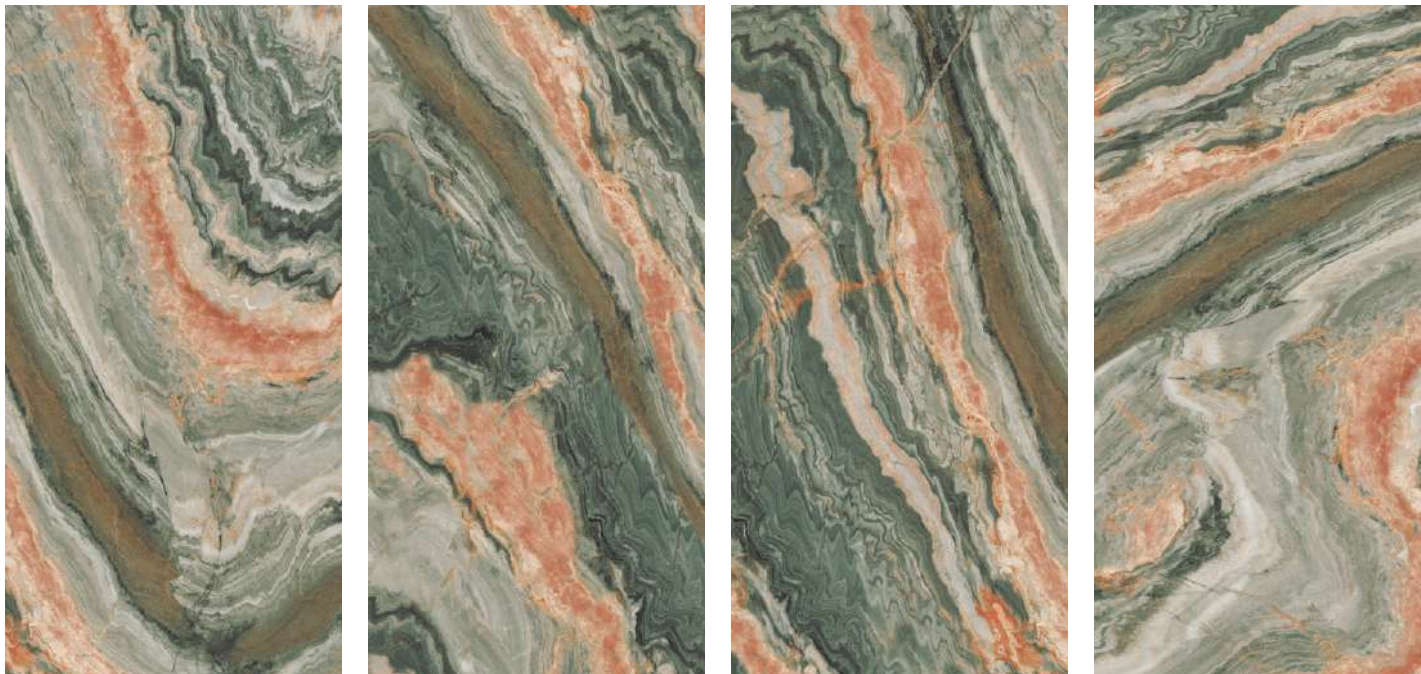

MELINA MULTY

600x1200MM