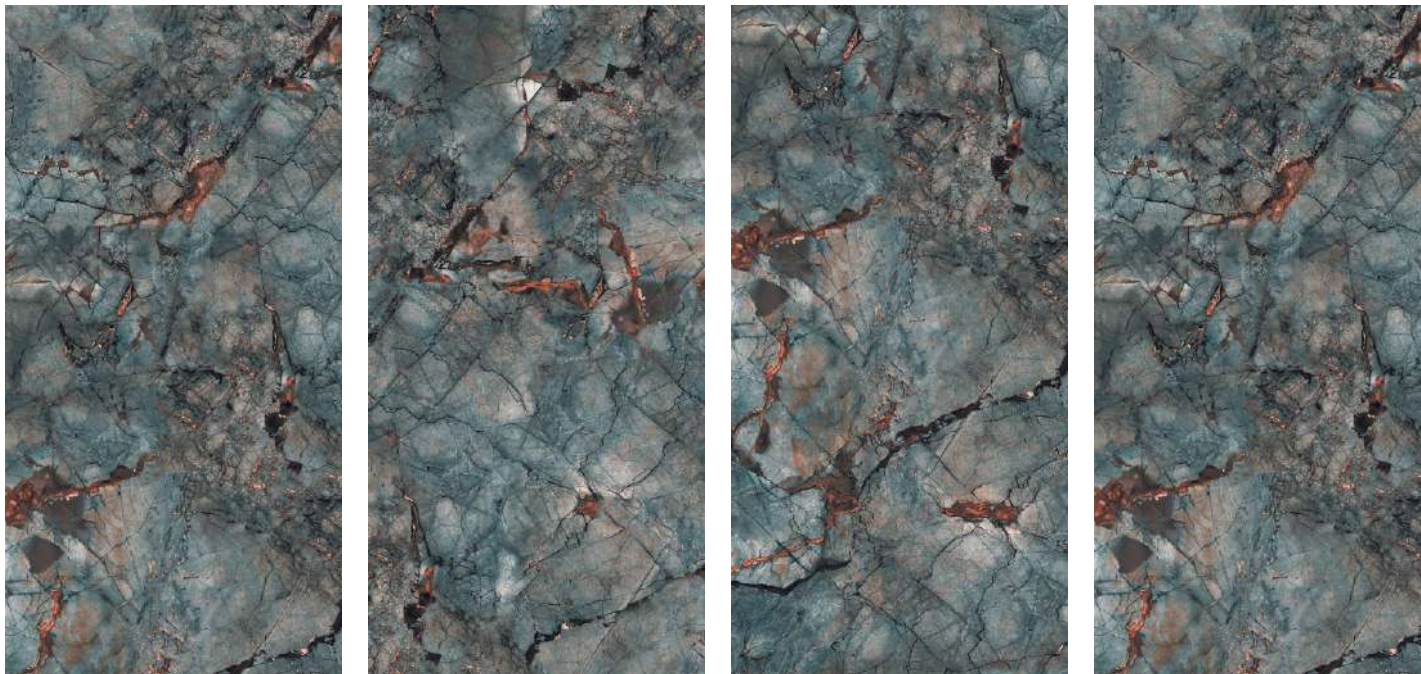

FLORIDA GREEN

600x1200MM