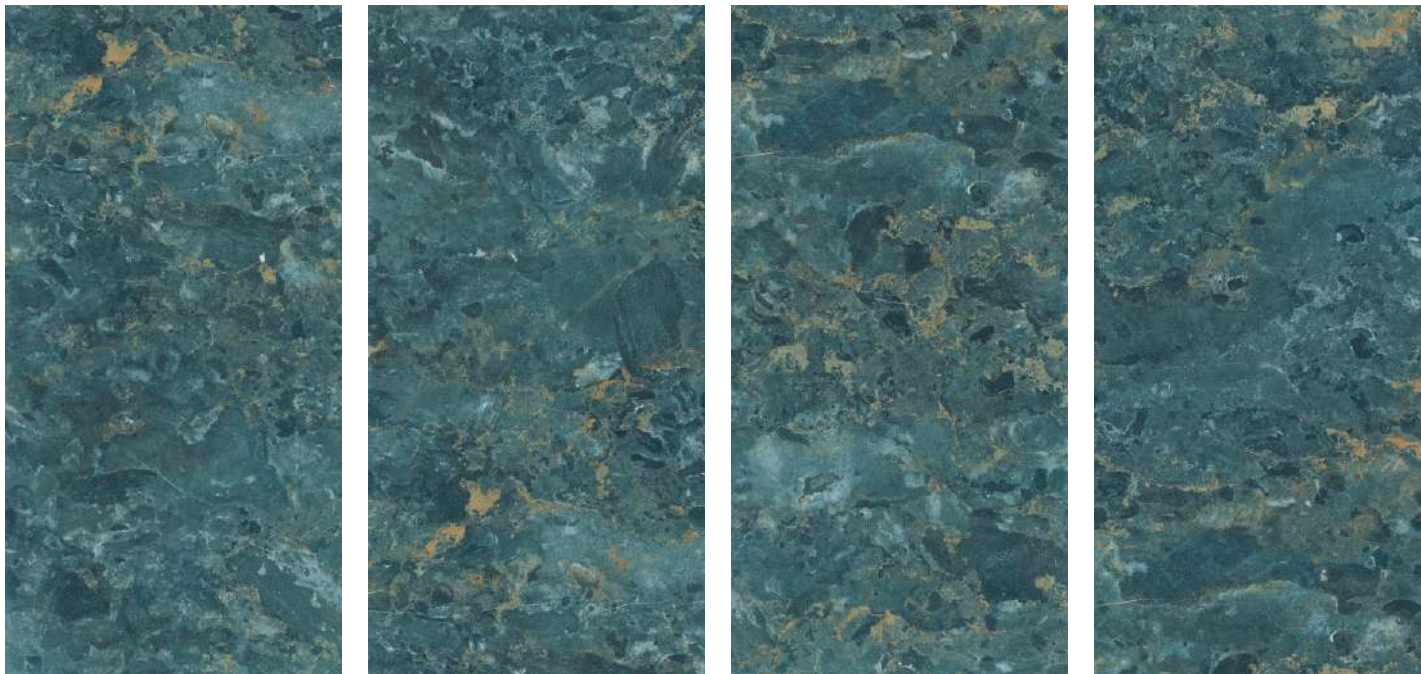

KARON AQUA

600x1200MM