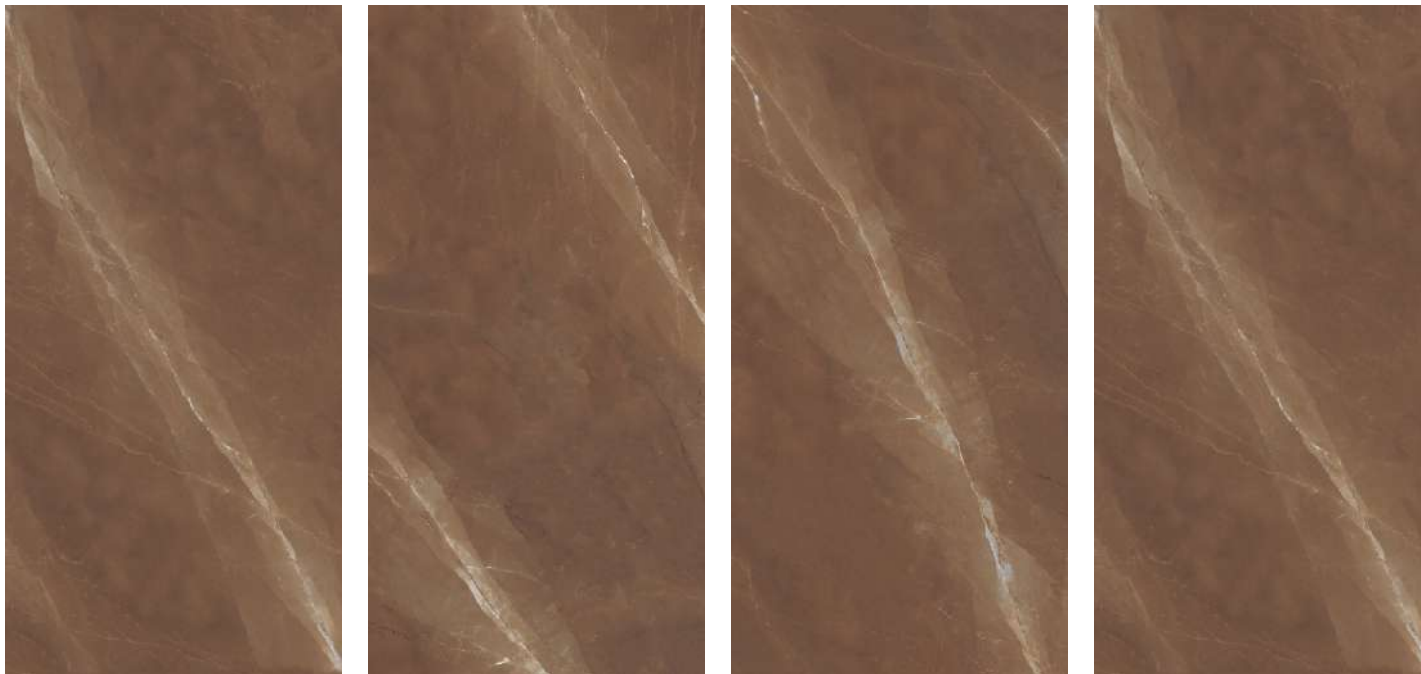

BRONZE ARMANI BROWN

600x1200MM