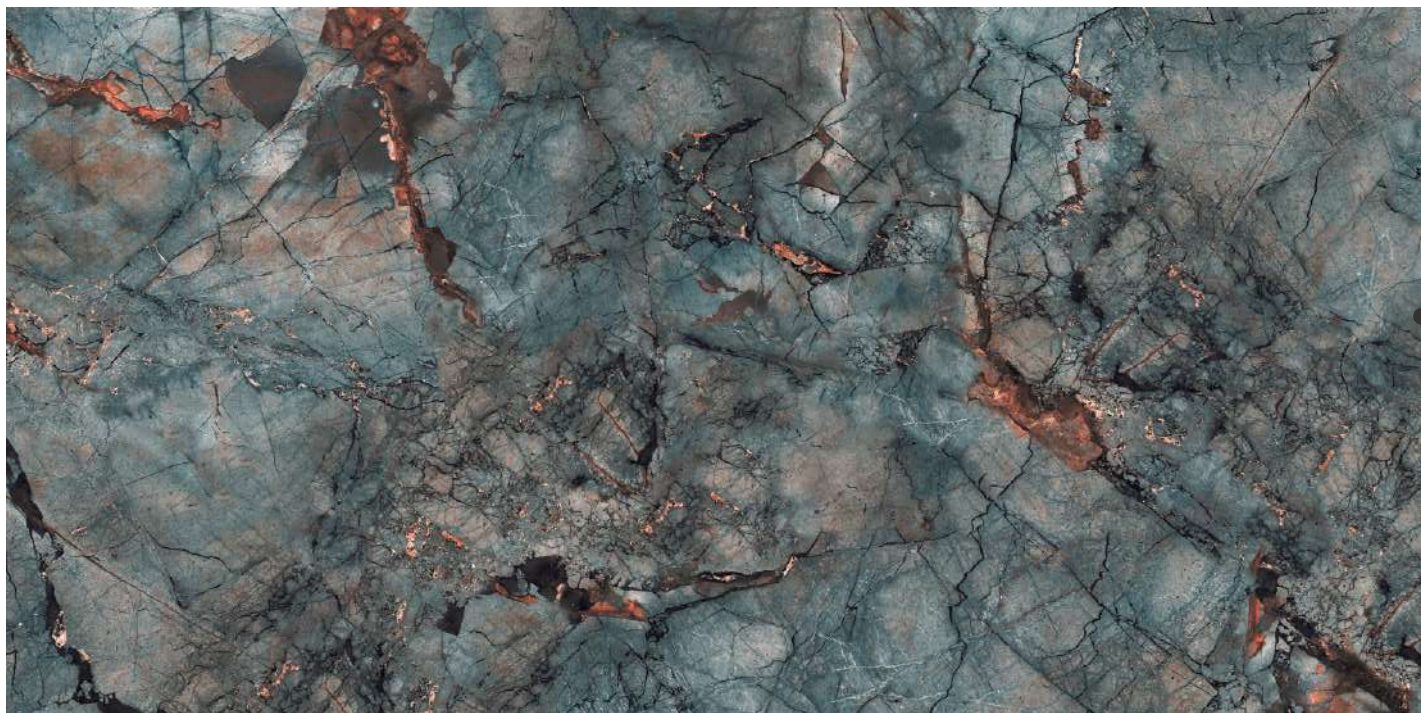

CLICK HERE

**FLORIDA GREEN**

**600x1200MM**

**HIGH GLOSS**

KITCHEN    BEDROOM    LIVINGROOM    SHOPS

**3F**

**CLICK HERE**

**GALAXY AQUA**