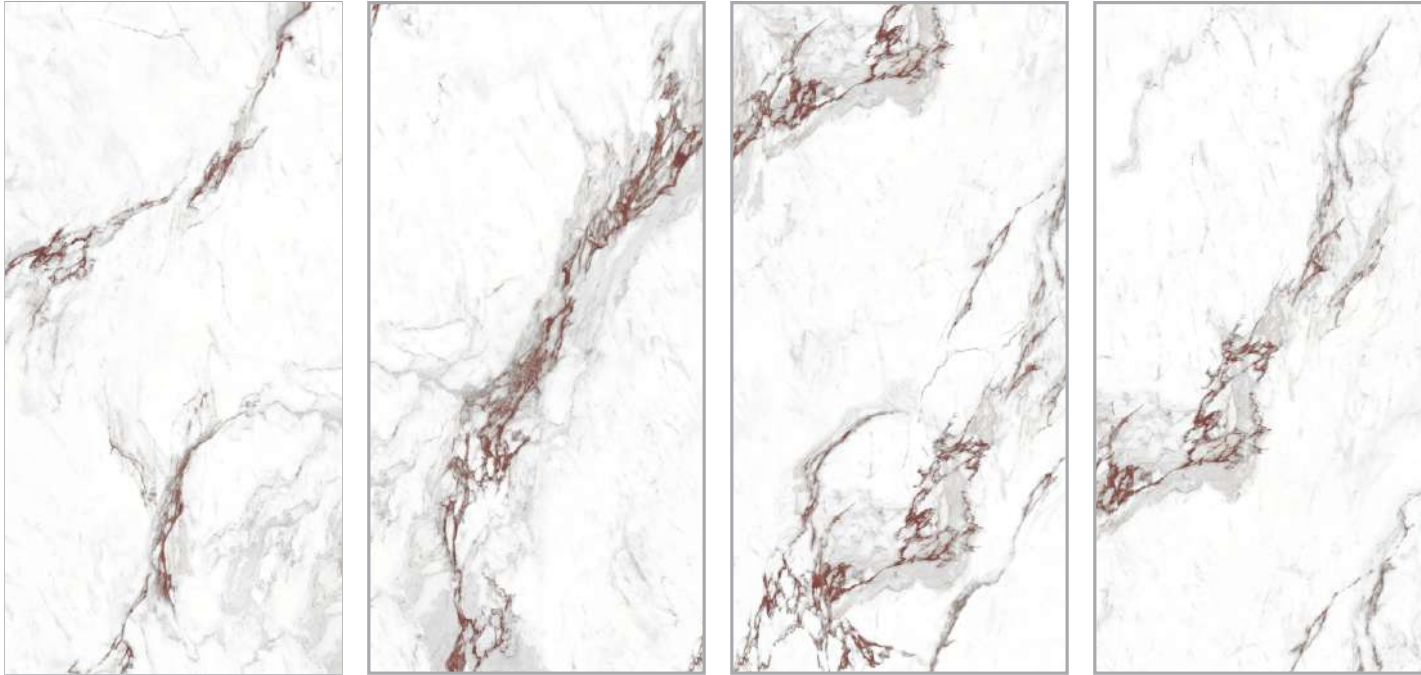

LIVINGROOM

SHOPS

**2F**

**CLICK HERE**

**MOGANO STATUARIO**

**600x1200MM**

**HIGH GLOSS**

**4F**