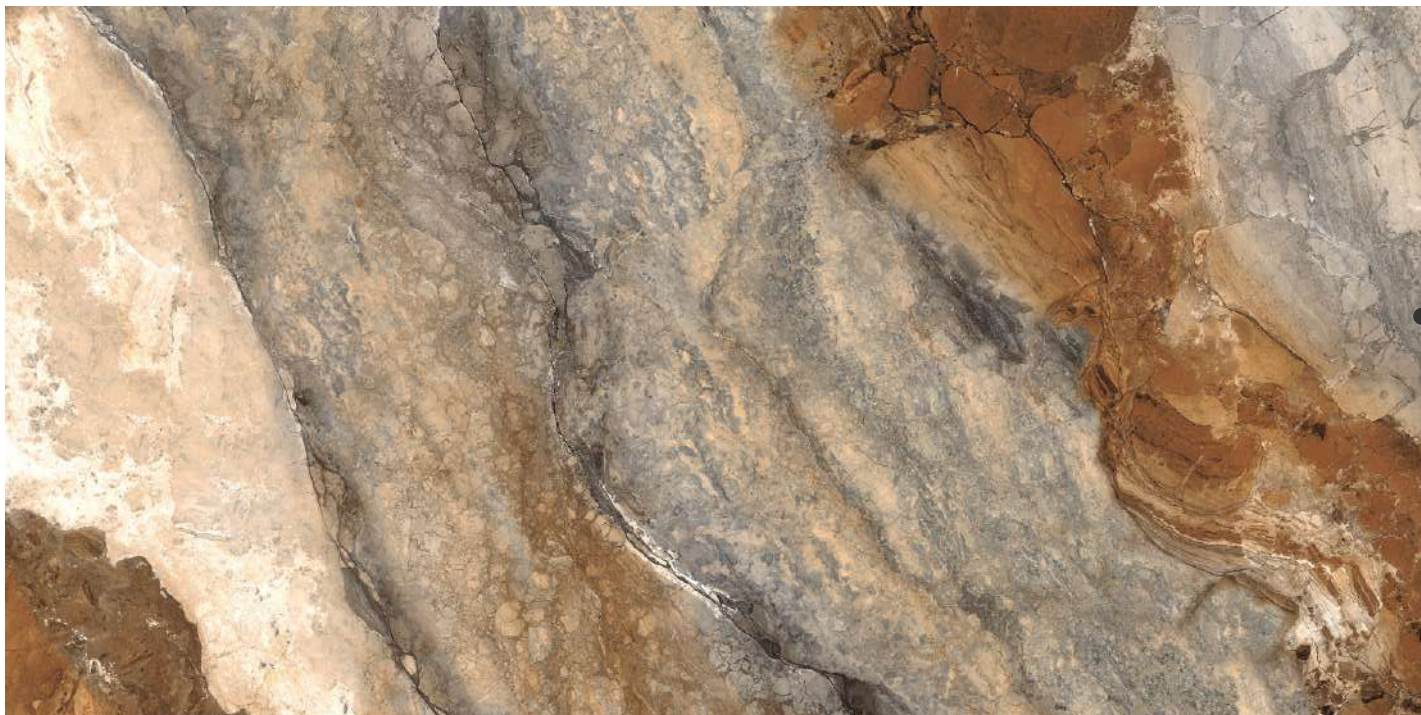

**PADRON BLUE**

**600x1200MM**

**HIGH GLOSS**

-  KITCHEN
-  BEDROOM
-  LIVINGROOM
-  SHOPS

**3F**

**CLICK HERE**

**PADRON BROWN**

**600x1200MM**