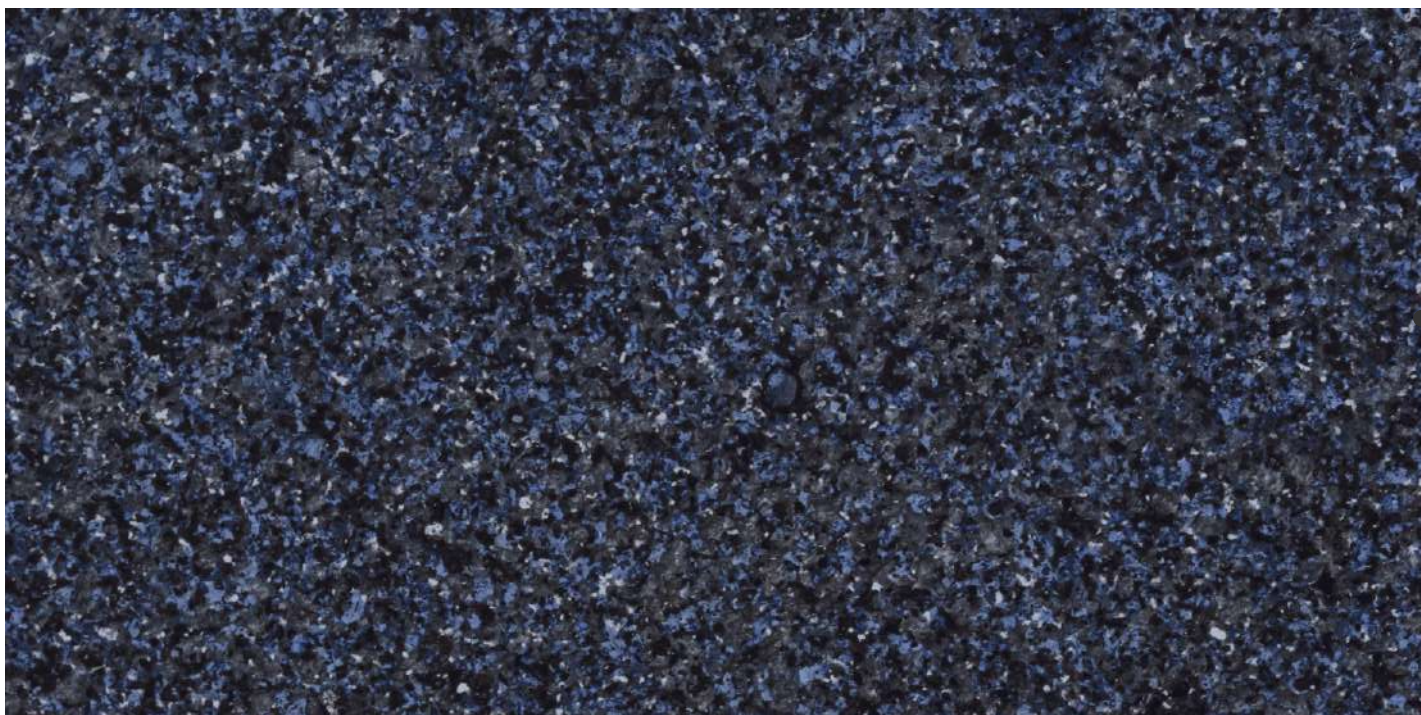

**GALAXYBLUE**

**600x1200MM**

**HIGH GLOSS**

KITCHEN

BEDROOM

LIVINGROOM

SHOPS

**1F**