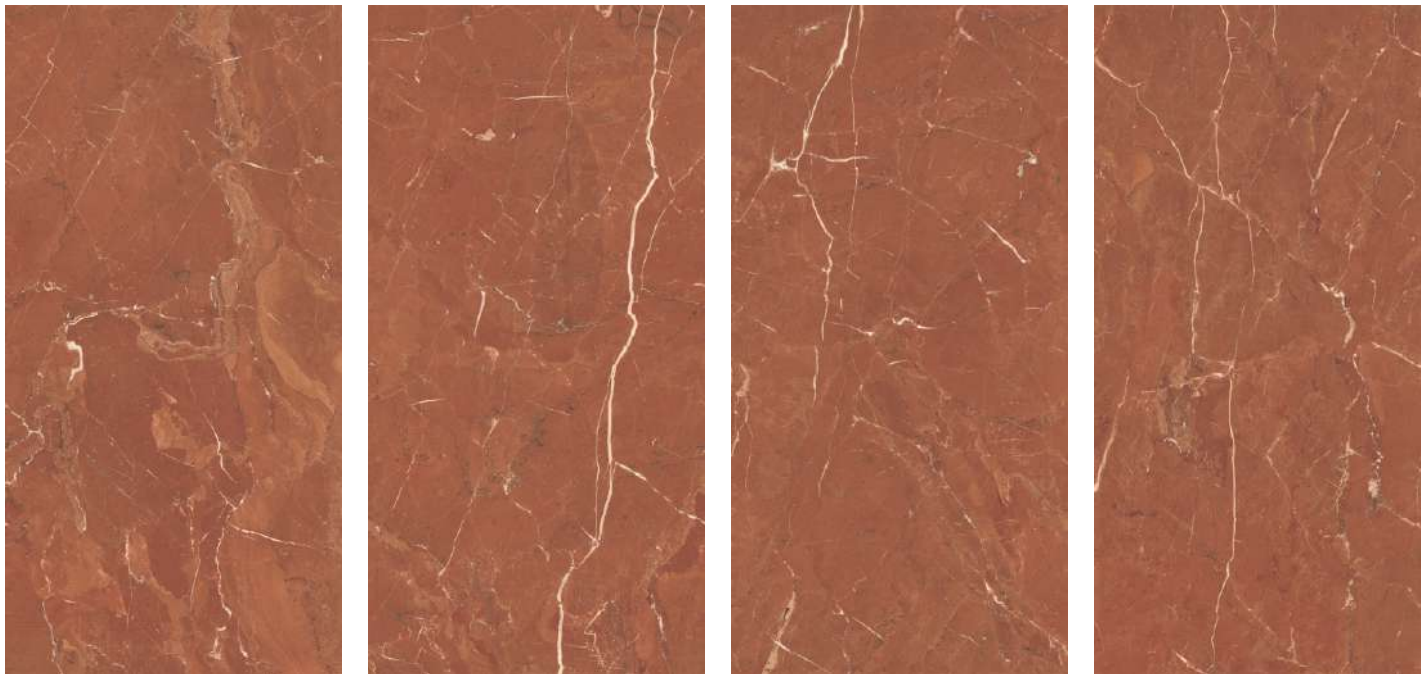

**4F**

KITCHEN

BEDROOM

LIVINGROOM

SHOPS

[CLICK HERE](#)

**ARSENIA RED**

**600x1200MM**