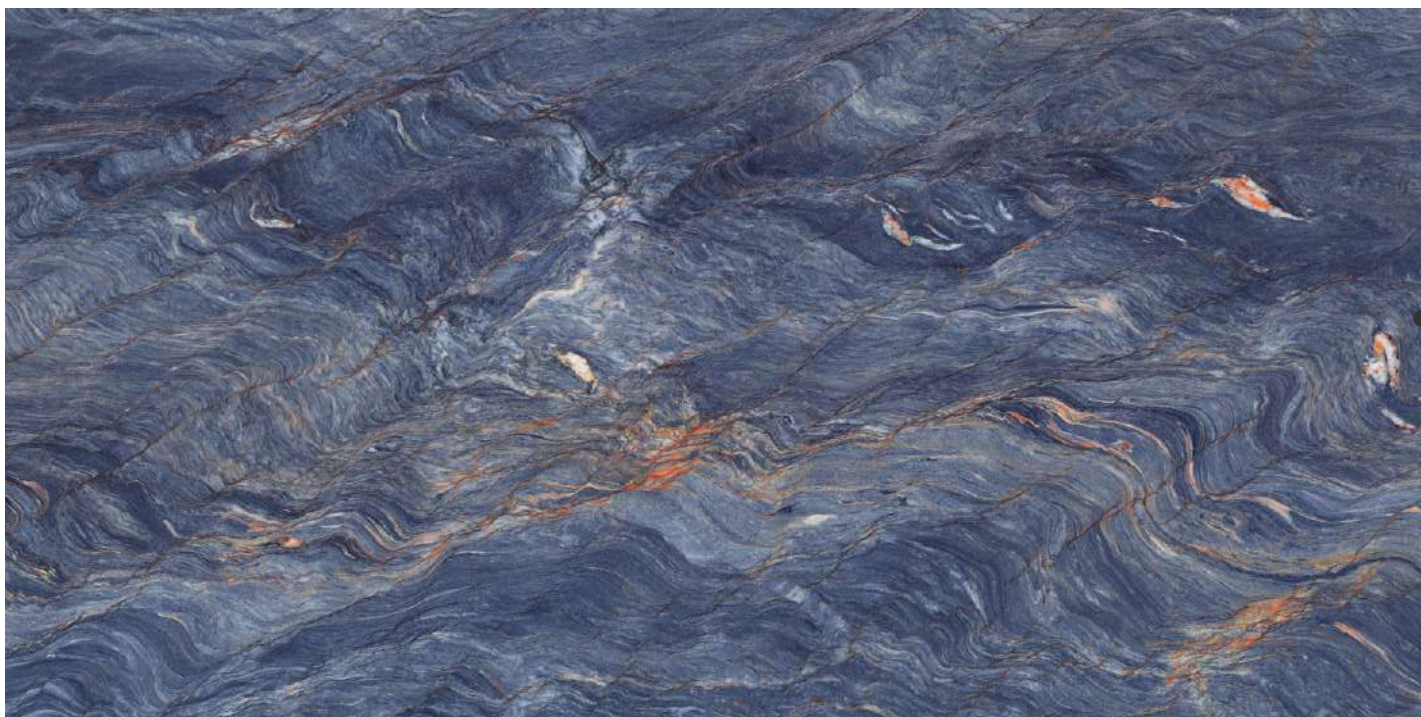

HIGH GLOSS

KITCHEN

BEDROOM

LIVINGROOM

SHOPS

3F

CLICK HERE