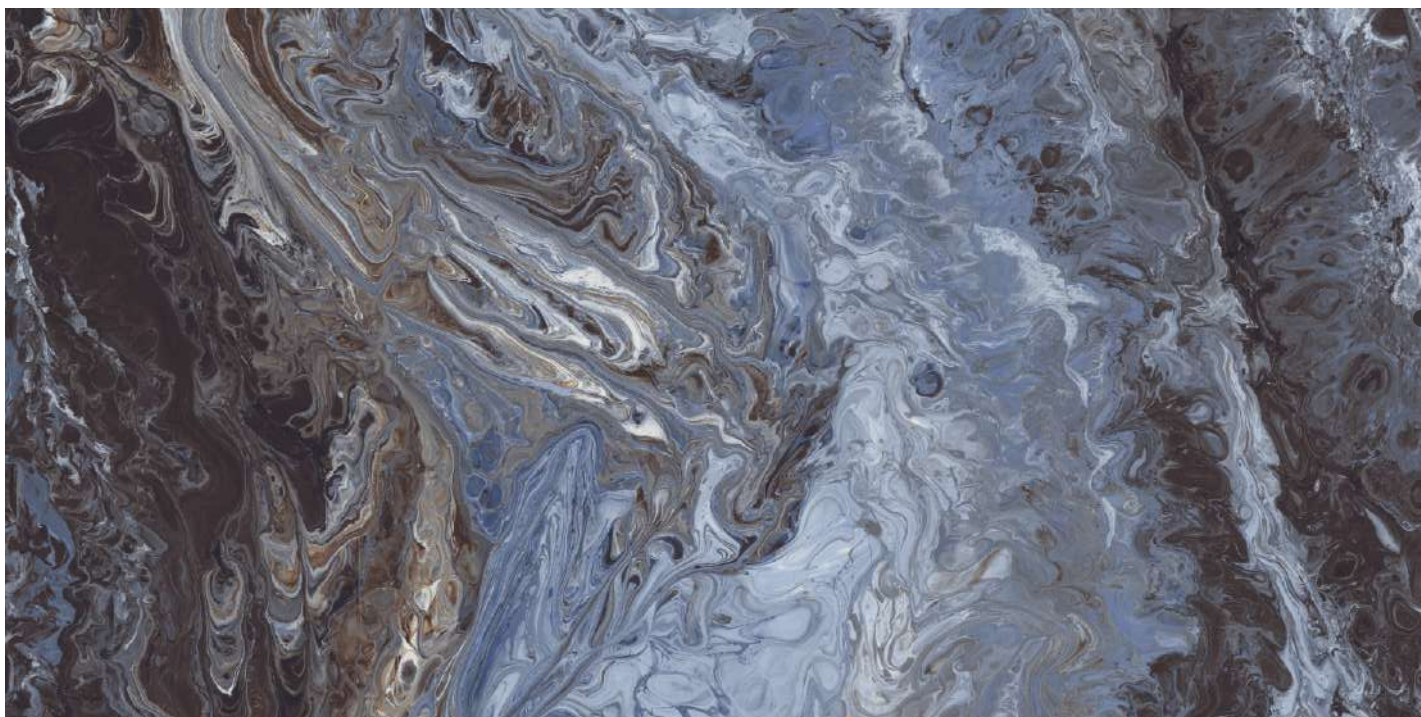

SHOPS

**4F**

**CLICK HERE**

**ANDRO BLUE**

**600x1200MM**

**HIGH GLOSS**

KITCHEN

BEDROOM