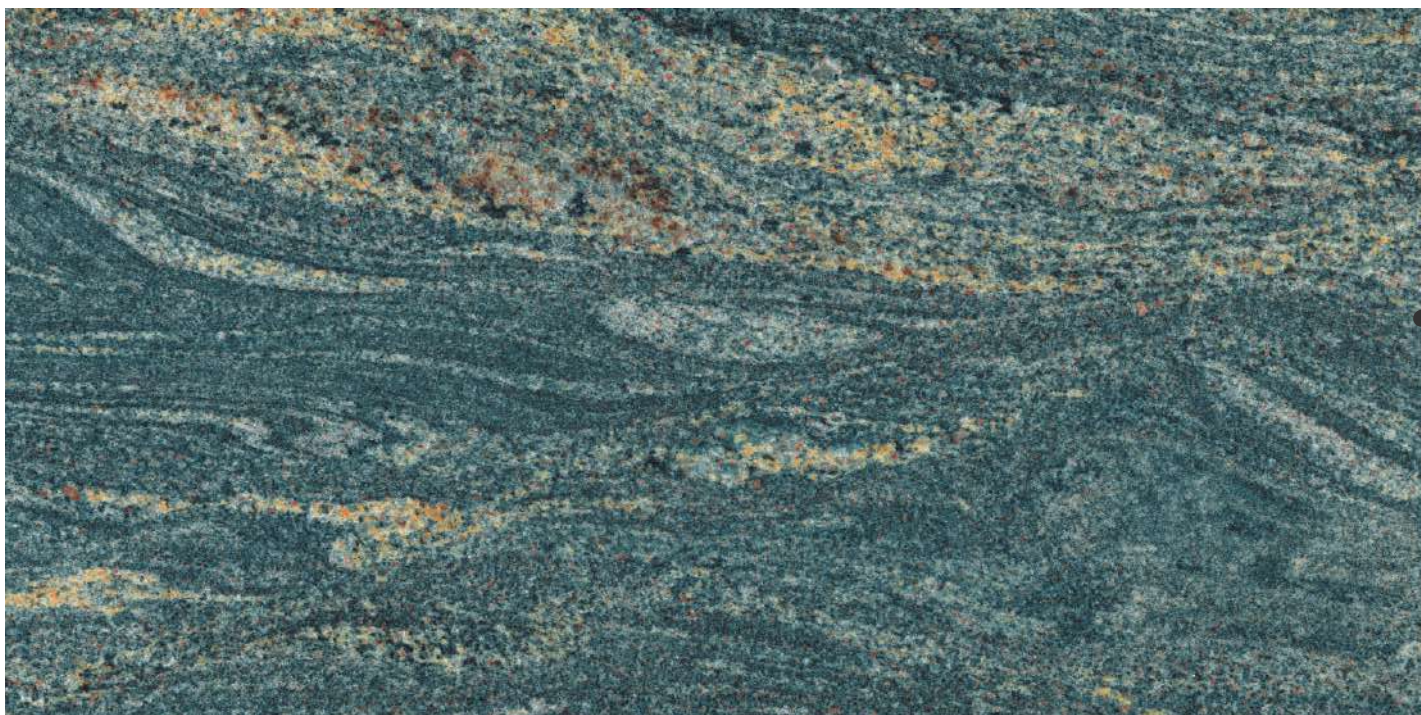

HIGH GLOSS

KITCHEN

BEDROOM

LIVINGROOM

SHOPS

4F

CLICK HERE